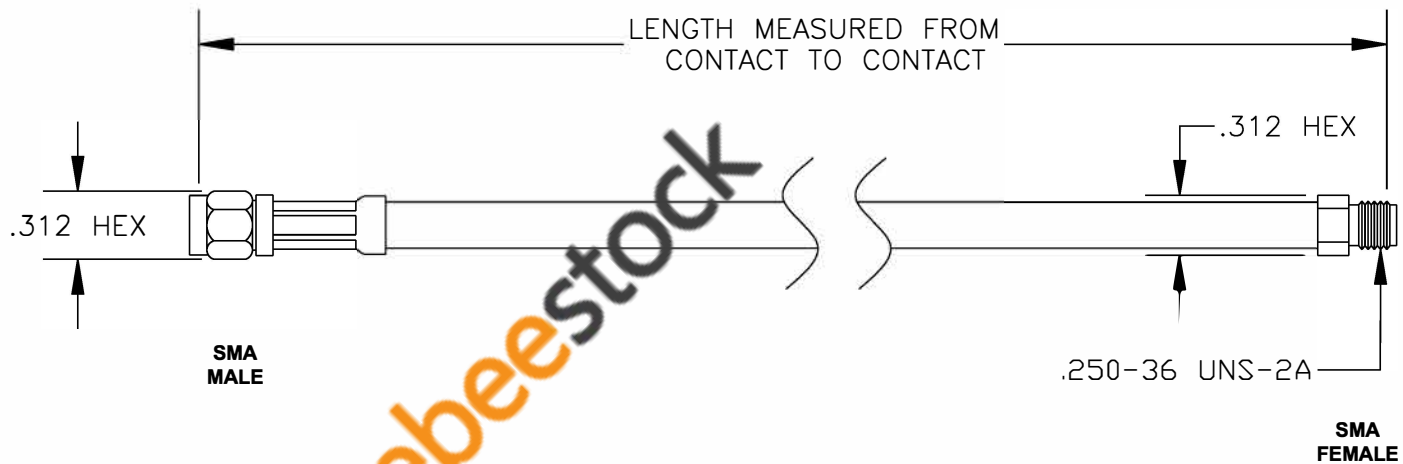

COMPONENTS	IMPEDANCE
SMA MALE	50 OHM
SMA FEMALE	50 OHM
RG62A/U	93 OHM

Standard Lengths	
-12	12"
-24	24"
-36	36"
-48	48"
-60	60"
-XXX	Custom Length in inches

8TH FLOOR, BUILDING 1, YONGFU SCIENCE AND TECHNOLOGY CENTER INDUSTRIAL PARK, NANZHA DISTRICT 5, HUMEN, 523900, DONGGUAN, GUANGDONG, CHINA
 WEBSITE: www.ebeestock.com
 EMAIL: sales@ebeestock.com
COAXIAL & FIBER OPTICS
 ESTABLISHED 2003

DWG TITLE	ET36026	DES.	CABLE ASSEMBLY, RG62A/U, SMA MALE TO SMA FEMALE
-----------	----------------	------	---

REV. A	FSCM NO. 53919	CAD FILE	021308	SCALE	N/A	SIZE	A	147
--------	-----------------------	----------	--------	-------	-----	------	---	-----

- NOTES:**
- UNLESS OTHERWISE SPECIFIED ALL DIMENSIONS ARE NOMINAL.
 - ALL SPECIFICATIONS ARE SUBJECT TO CHANGE WITHOUT NOTICE AT ANY TIME.
 - DIMENSIONS ARE IN INCHES.
 - LENGTH TOLERANCE IS $\pm 1.5\%$ OR $\pm 3/8"$, WHICHEVER IS GREATER.