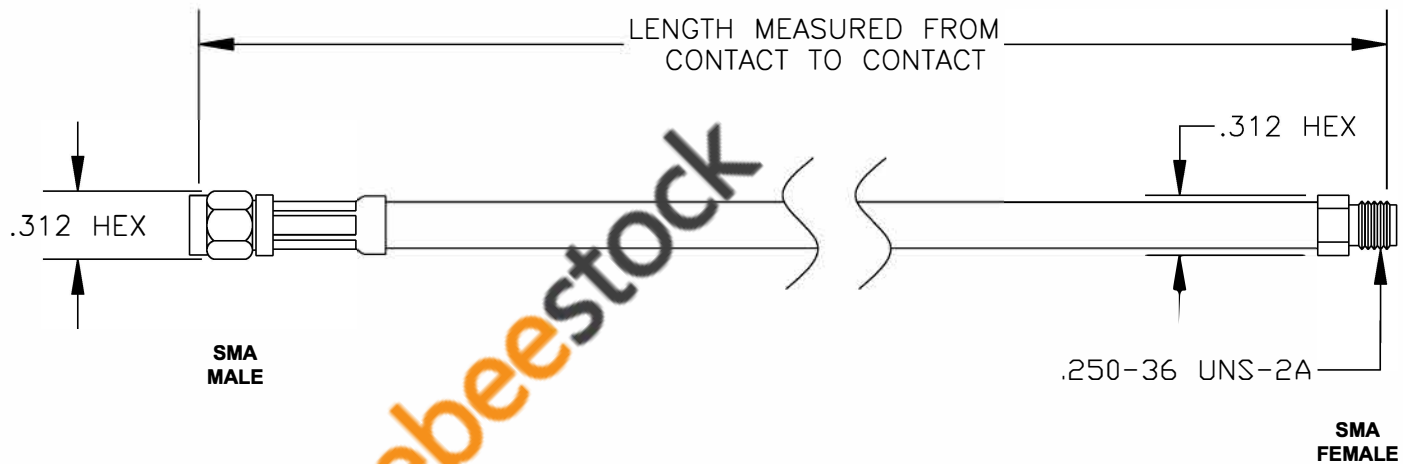

COMPONENTS	IMPEDANCE
SMA MALE	50 OHM
SMA FEMALE	50 OHM
RG62A/U	93 OHM

Standard Lengths	
-12	12"
-24	24"
-36	36"
-48	48"
-60	60"
-XXX	Custom Length in inches

8TH FLOOR, BUILDING 1, YONGFU SCIENCE AND TECHNOLOGY CENTER INDUSTRIAL PARK, NANZHA DISTRICT 5, HUMEN, 523900, DONGGUAN, GUANGDONG, CHINA
 WEBSITE: www.ebeestock.com
 EMAIL: sales@ebeestock.com
COAXIAL & FIBER OPTICS
 ESTABLISHED 2003

DWG TITLE	ET36028	DES.	CABLE ASSEMBLY, RG62A/U, SMA MALE TO SMA FEMALE
-----------	----------------	------	---

REV. A	FSCM NO. 53919	CAD FILE	021308	SCALE	N/A	SIZE	A	147
--------	-----------------------	----------	--------	-------	-----	------	---	-----

- NOTES:**
- UNLESS OTHERWISE SPECIFIED ALL DIMENSIONS ARE NOMINAL.
 - ALL SPECIFICATIONS ARE SUBJECT TO CHANGE WITHOUT NOTICE AT ANY TIME.
 - DIMENSIONS ARE IN INCHES.
 - LENGTH TOLERANCE IS $\pm 1.5\%$ OR $\pm 3/8"$, WHICHEVER IS GREATER.