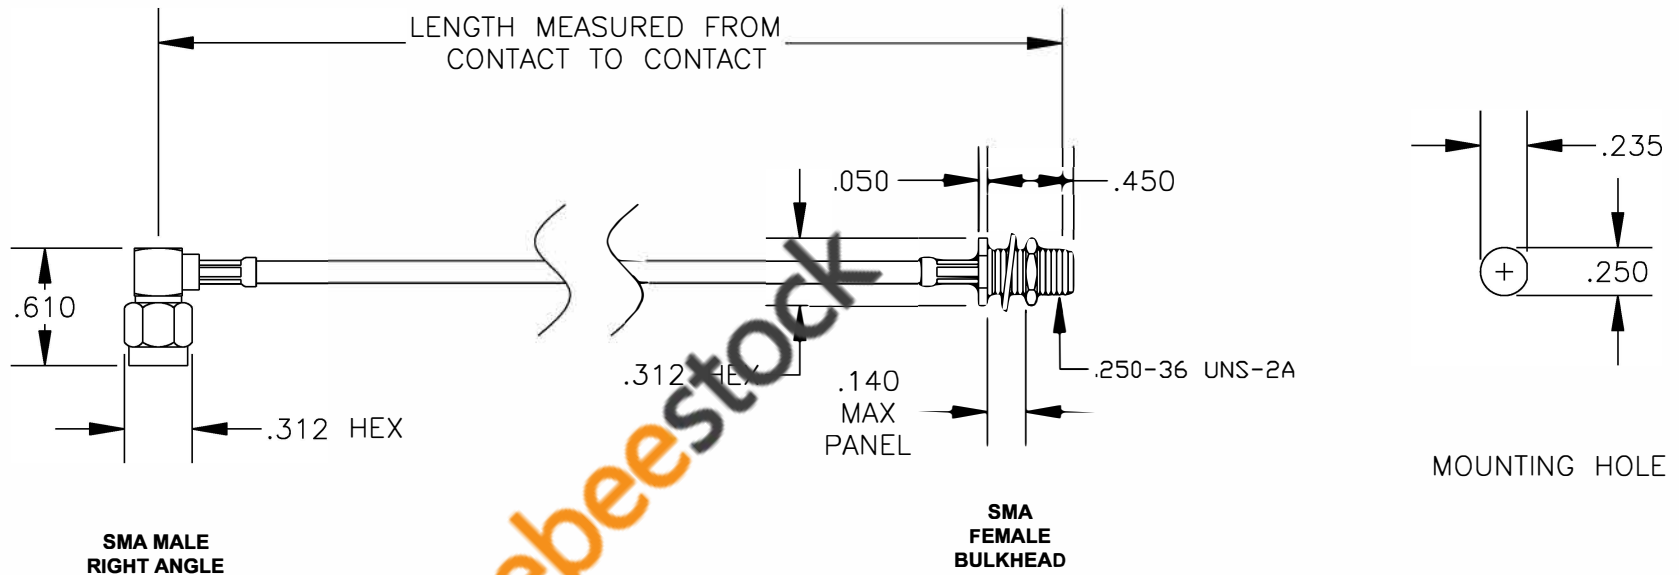

COMPONENTS	IMPEDANCE
SMA MALE RIGHT ANGLE	50 OHM
SMA FEMALE BULKHEAD	50 OHM
RG316-DS	50 OHM

Standard Lengths	
-12	12"
-24	24"
-36	36"
-48	48"
-60	60"
-XXX	Custom Length in inches

ebeestock

**8TH FLOOR, BUILDING 1, YONGFU SCIENCE AND TECHNOLOGY CENTER INDUSTRIAL PARK, NANZHA DISTRICT 5, HUMEN, 523900, DONGGUAN, GUANGDONG, CHINA**  
 WEBSITE: [www.ebeestock.com](http://www.ebeestock.com)  
 EMAIL: [sales@ebeestock.com](mailto:sales@ebeestock.com)  
**COAXIAL & FIBER OPTICS**  
 ESTABLISHED 2003

DWG TITLE	ET36039		
DES.	CABLE ASSEMBLY, RG316-DS, SMA MALE RIGHT ANGLE TO SMA FEMALE BULKHEAD		

REV. A	FSCM NO. 53919	CAD FILE 012408	SCALE N/A	SIZE A 147
--------	----------------	-----------------	-----------	------------

- NOTES:
- UNLESS OTHERWISE SPECIFIED ALL DIMENSIONS ARE NOMINAL.
  - ALL SPECIFICATIONS ARE SUBJECT TO CHANGE WITHOUT NOTICE AT ANY TIME.
  - DIMENSIONS ARE IN INCHES.
  - LENGTH TOLERANCE IS  $\pm 1.5\%$  OR  $\pm 3/8"$ , WHICHEVER IS GREATER.