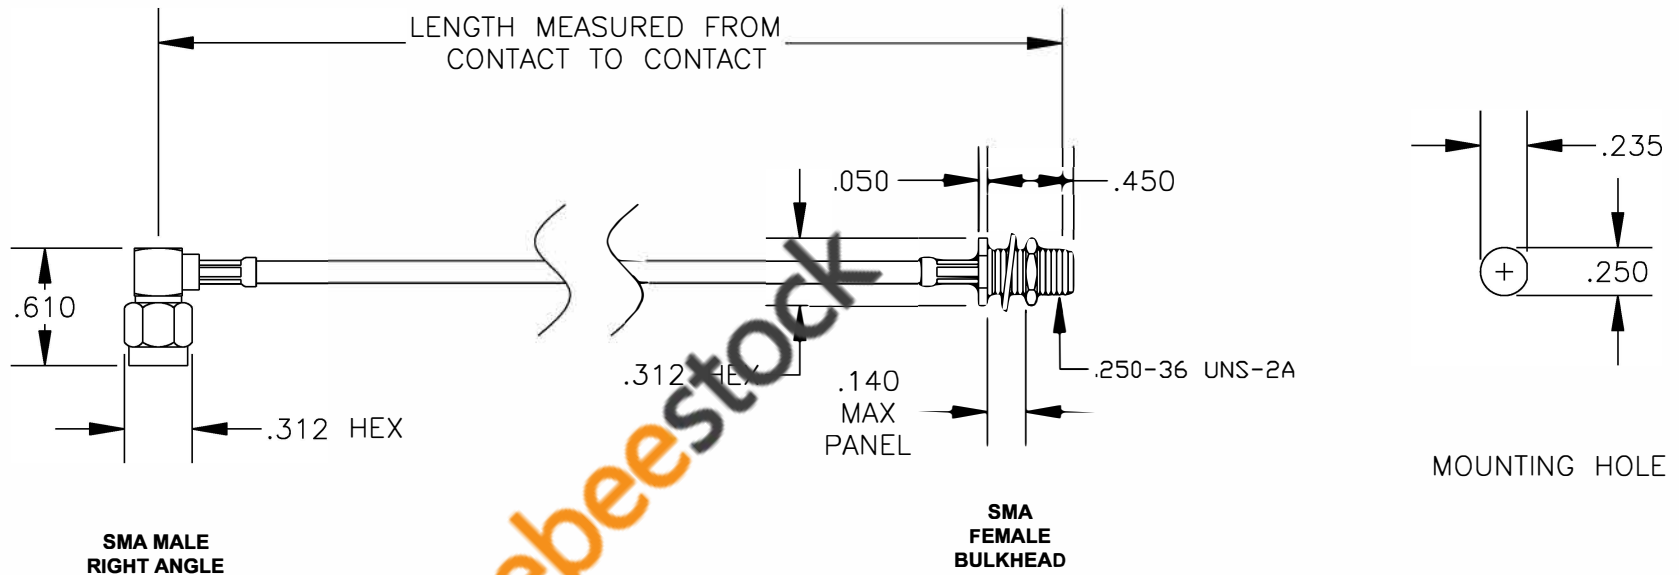

COMPONENTS	IMPEDANCE
SMA MALE RIGHT ANGLE	50 OHM
SMA FEMALE BULKHEAD	50 OHM
RG316-DS	50 OHM

Standard Lengths	
-12	12"
-24	24"
-36	36"
-48	48"
-60	60"
-XXX	Custom Length in inches

ebeestock

**8TH FLOOR, BUILDING 1, YONGFU SCIENCE AND TECHNOLOGY CENTER INDUSTRIAL PARK, NANZHA DISTRICT 5, HUMEN, 523900, DONGGUAN, GUANGDONG, CHINA**  
 WEBSITE: [www.ebeestock.com](http://www.ebeestock.com)  
 EMAIL: [sales@ebeestock.com](mailto:sales@ebeestock.com)  
**COAXIAL & FIBER OPTICS**  
 ESTABLISHED 2003

DWG TITLE	ET36040		
DES.	CABLE ASSEMBLY, RG316-DS, SMA MALE RIGHT ANGLE TO SMA FEMALE BULKHEAD		

REV. A	FSCM NO. 53919	CAD FILE 012408	SCALE N/A	SIZE A 147
--------	----------------	-----------------	-----------	------------

- NOTES:
- UNLESS OTHERWISE SPECIFIED ALL DIMENSIONS ARE NOMINAL.
  - ALL SPECIFICATIONS ARE SUBJECT TO CHANGE WITHOUT NOTICE AT ANY TIME.
  - DIMENSIONS ARE IN INCHES.
  - LENGTH TOLERANCE IS  $\pm 1.5\%$  OR  $\pm 3/8"$ , WHICHEVER IS GREATER.