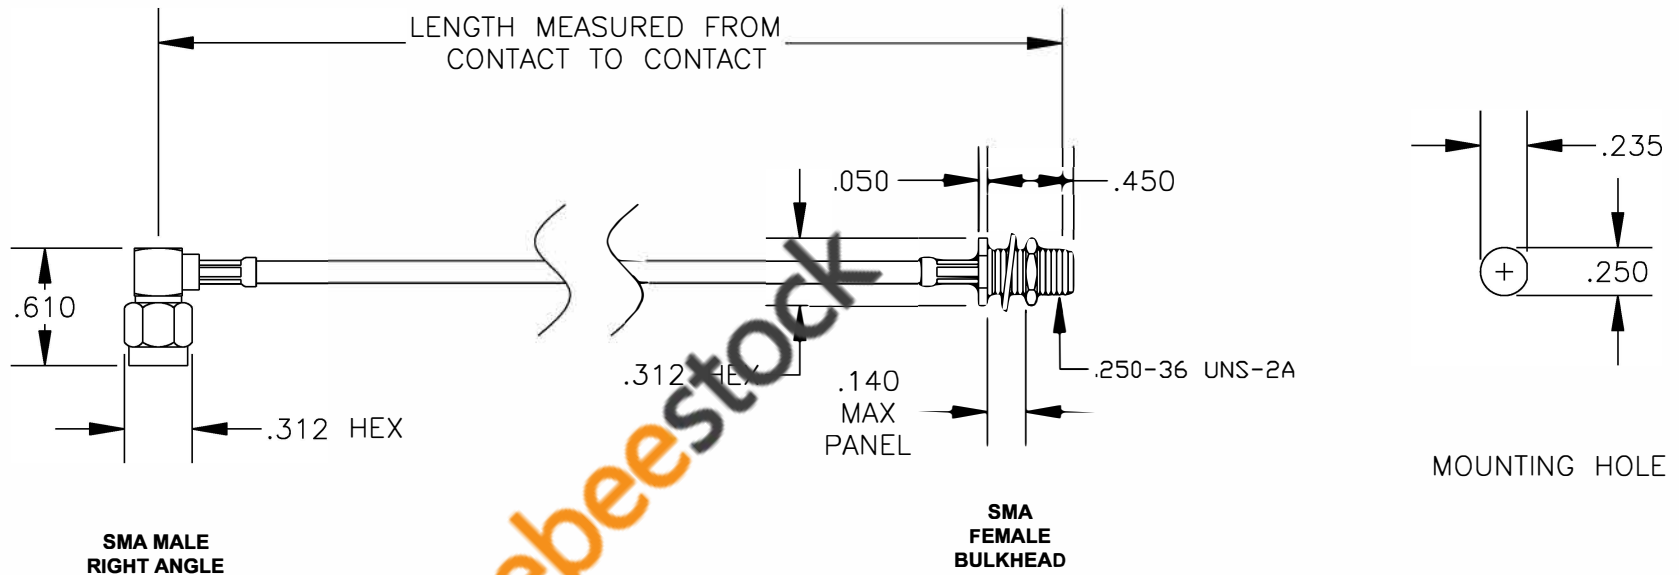

COMPONENTS	IMPEDANCE
SMA MALE RIGHT ANGLE	50 OHM
SMA FEMALE BULKHEAD	50 OHM
RG316-DS	50 OHM

Standard Lengths	
-12	12"
-24	24"
-36	36"
-48	48"
-60	60"
-XXX	Custom Length in inches

ebeestock

**8TH FLOOR, BUILDING 1, YONGFU SCIENCE AND TECHNOLOGY CENTER INDUSTRIAL PARK, NANZHA DISTRICT 5, HUMEN, 523900, DONGGUAN, GUANGDONG, CHINA**  
 WEBSITE: [www.ebeestock.com](http://www.ebeestock.com)  
 EMAIL: [sales@ebeestock.com](mailto:sales@ebeestock.com)  
**COAXIAL & FIBER OPTICS**  
 ESTABLISHED 2003

DWG TITLE	ET36041		
DES.	CABLE ASSEMBLY, RG316-DS, SMA MALE RIGHT ANGLE TO SMA FEMALE BULKHEAD		

REV. A	FSCM NO. 53919	CAD FILE 012408	SCALE N/A	SIZE A 147
--------	----------------	-----------------	-----------	------------

- NOTES:
- UNLESS OTHERWISE SPECIFIED ALL DIMENSIONS ARE NOMINAL.
  - ALL SPECIFICATIONS ARE SUBJECT TO CHANGE WITHOUT NOTICE AT ANY TIME.
  - DIMENSIONS ARE IN INCHES.
  - LENGTH TOLERANCE IS  $\pm 1.5\%$  OR  $\pm 3/8"$ , WHICHEVER IS GREATER.