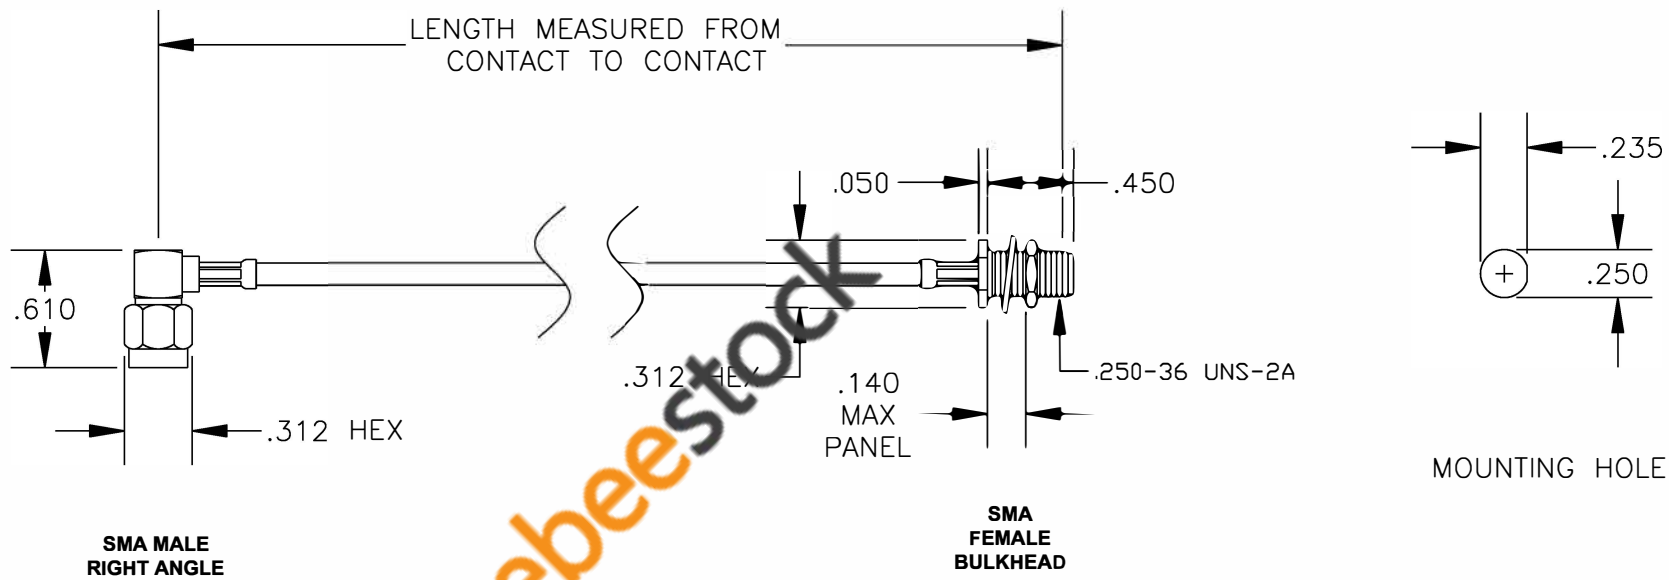

COMPONENTS	IMPEDANCE
SMA MALE RIGHT ANGLE	50 OHM
SMA FEMALE BULKHEAD	50 OHM
RG316-DS	50 OHM

Standard Lengths	
-12	12"
-24	24"
-36	36"
-48	48"
-60	60"
-XXX	Custom Length in inches

ebeestock

8TH FLOOR, BUILDING 1, YONGFU SCIENCE AND TECHNOLOGY CENTER INDUSTRIAL PARK, NANZHA DISTRICT 5, HUMEN, 523900, DONGGUAN, GUANGDONG, CHINA
 WEBSITE: www.ebeestock.com
 EMAIL: sales@ebeestock.com
COAXIAL & FIBER OPTICS
 ESTABLISHED 2003

DWG TITLE	ET36042		
DES.	CABLE ASSEMBLY, RG316-DS, SMA MALE RIGHT ANGLE TO SMA FEMALE BULKHEAD		

REV. A	FSCM NO. 53919	CAD FILE 012408	SCALE N/A	SIZE A 147
--------	----------------	-----------------	-----------	------------

- NOTES:
- UNLESS OTHERWISE SPECIFIED ALL DIMENSIONS ARE NOMINAL.
 - ALL SPECIFICATIONS ARE SUBJECT TO CHANGE WITHOUT NOTICE AT ANY TIME.
 - DIMENSIONS ARE IN INCHES.
 - LENGTH TOLERANCE IS $\pm 1.5\%$ OR $\pm 3/8"$, WHICHEVER IS GREATER.