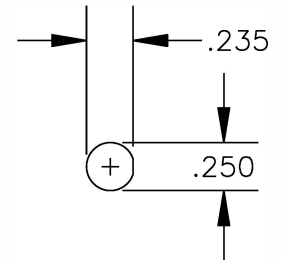

COMPONENTS	IMPEDANCE
SMA MALE RIGHT ANGLE	50 OHM
SMA FEMALE BULKHEAD	50 OHM
RG316-DS	50 OHM

Standard Lengths	
-12	12"
-24	24"
-36	36"
-48	48"
-60	60"
-XXX	Custom Length in inches

ebeestock

8TH FLOOR, BUILDING 1, YONGFU SCIENCE AND TECHNOLOGY CENTER INDUSTRIAL PARK, NANZHA DISTRICT 5, HUMEN, 523900, DONGGUAN, GUANGDONG, CHINA
 WEBSITE: www.ebeestock.com
 EMAIL: sales@ebeestock.com
COAXIAL & FIBER OPTICS
 ESTABLISHED 2003

DWG TITLE	ET36043		
DES.	CABLE ASSEMBLY, RG316-DS, SMA MALE RIGHT ANGLE TO SMA FEMALE BULKHEAD		

REV. A	FSCM NO. 53919	CAD FILE 012408	SCALE N/A	SIZE A 147
--------	----------------	-----------------	-----------	------------

- NOTES:
1. UNLESS OTHERWISE SPECIFIED ALL DIMENSIONS ARE NOMINAL.
 2. ALL SPECIFICATIONS ARE SUBJECT TO CHANGE WITHOUT NOTICE AT ANY TIME.
 3. DIMENSIONS ARE IN INCHES.
 4. LENGTH TOLERANCE IS $\pm 1.5\%$ OR $\pm 3/8"$, WHICHEVER IS GREATER.