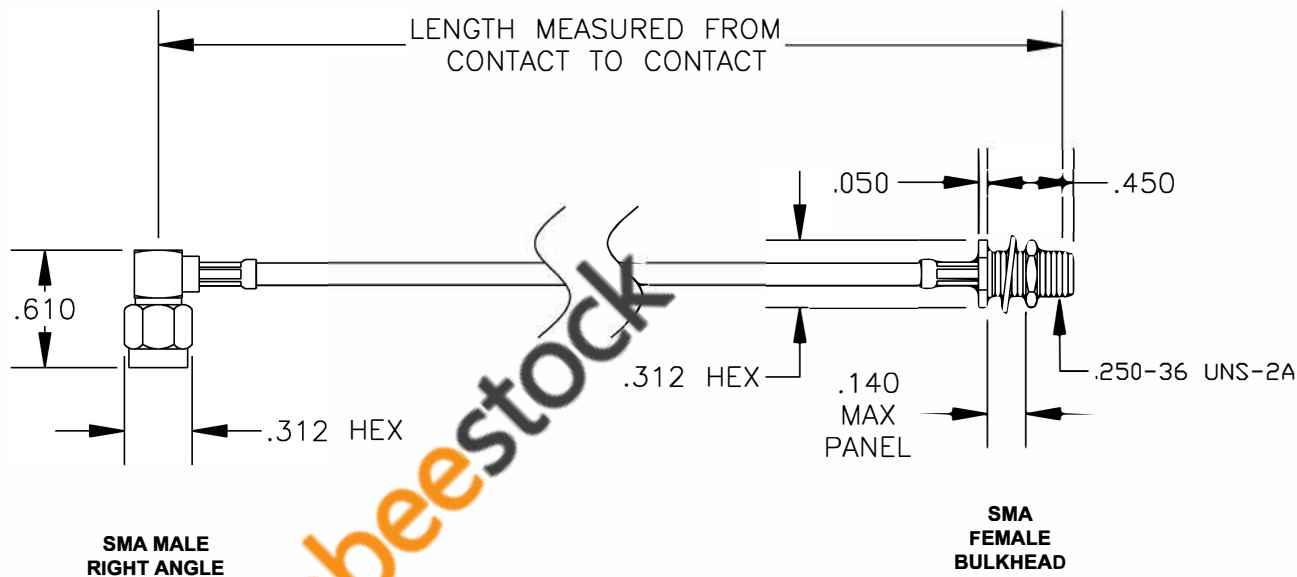

COMPONENTS	IMPEDANCE
SMA MALE RIGHT ANGLE	50 OHM
SMA FEMALE BULKHEAD	50 OHM
RG316-DS	50 OHM

Standard Lengths	
-12	12"
-24	24"
-36	36"
-48	48"
-60	60"
-XXX	Custom Length in inches

ebeestock

8TH FLOOR, BUILDING 1, YONGFU SCIENCE AND TECHNOLOGY CENTER INDUSTRIAL PARK, NANZHA DISTRICT 5, HUMEN, 523900, DONGGUAN, GUANGDONG, CHINA
 WEBSITE: www.ebeestock.com
 EMAIL: sales@ebeestock.com
COAXIAL & FIBER OPTICS
 ESTABLISHED 2003

DWG TITLE	ET36043		
DES.	CABLE ASSEMBLY, RG316-DS, SMA MALE RIGHT ANGLE TO SMA FEMALE BULKHEAD		

REV. A	FSCM NO. 53919	CAD FILE 012408	SCALE N/A	SIZE A 147
--------	----------------	-----------------	-----------	------------

- NOTES:
1. UNLESS OTHERWISE SPECIFIED ALL DIMENSIONS ARE NOMINAL.
 2. ALL SPECIFICATIONS ARE SUBJECT TO CHANGE WITHOUT NOTICE AT ANY TIME.
 3. DIMENSIONS ARE IN INCHES.
 4. LENGTH TOLERANCE IS $\pm 1.5\%$ OR $\pm 3/8"$, WHICHEVER IS GREATER.