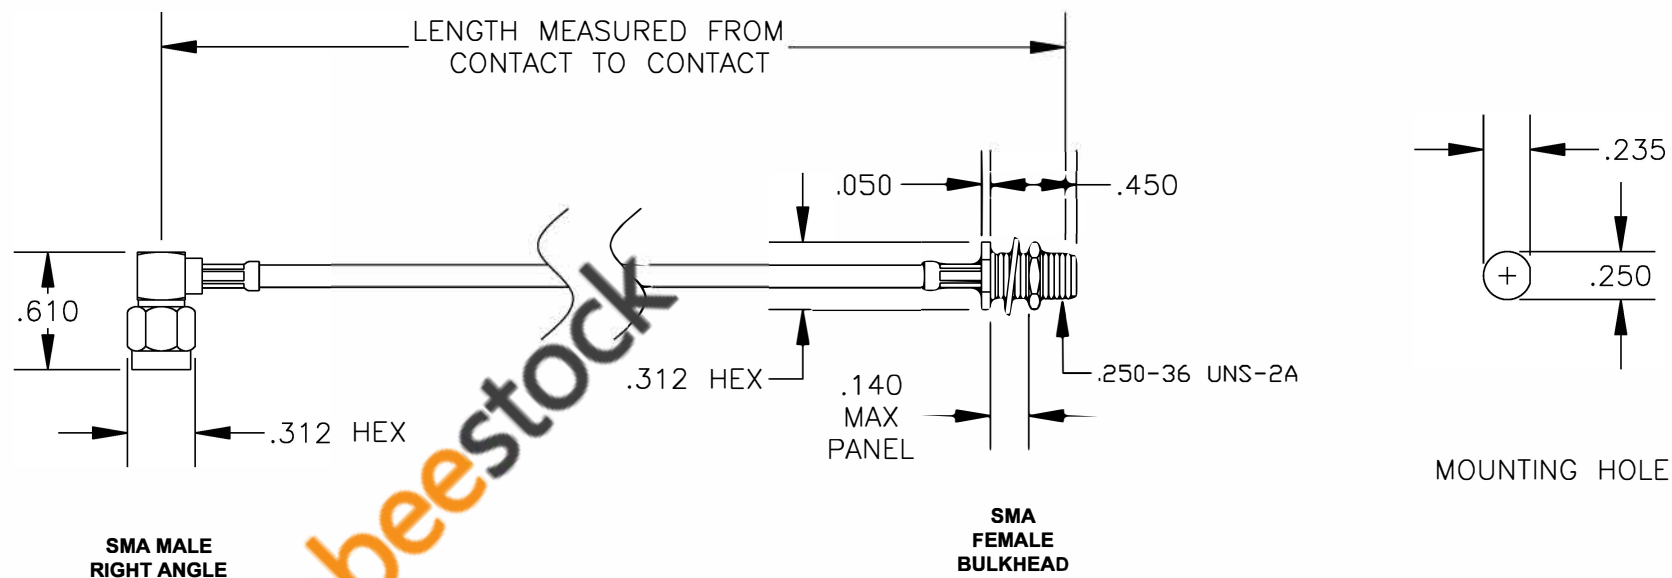

COMPONENTS	IMPEDANCE
SMA MALE RIGHT ANGLE	50 OHM
SMA FEMALE BULKHEAD	50 OHM
RG316-DS	50 OHM

Standard Lengths	
-12	12"
-24	24"
-36	36"
-48	48"
-60	60"
-XXX	Custom Length in inches

ebeestock

8TH FLOOR, BUILDING 1, YONGFU SCIENCE AND TECHNOLOGY CENTER INDUSTRIAL PARK, NANZHA DISTRICT 5, HUMEN, 523900, DONGGUAN, GUANGDONG, CHINA
 WEBSITE: www.ebeestock.com
 EMAIL: sales@ebeestock.com
COAXIAL & FIBER OPTICS
 ESTABLISHED 2003

DWG TITLE	ET36046		
DES.	CABLE ASSEMBLY, RG316-DS, SMA MALE RIGHT ANGLE TO SMA FEMALE BULKHEAD		

REV. A	FSCM NO. 53919	CAD FILE 012408	SCALE N/A	SIZE A 147
--------	----------------	-----------------	-----------	------------

- NOTES:
- UNLESS OTHERWISE SPECIFIED ALL DIMENSIONS ARE NOMINAL.
 - ALL SPECIFICATIONS ARE SUBJECT TO CHANGE WITHOUT NOTICE AT ANY TIME.
 - DIMENSIONS ARE IN INCHES.
 - LENGTH TOLERANCE IS $\pm 1.5\%$ OR $\pm 3/8"$, WHICHEVER IS GREATER.