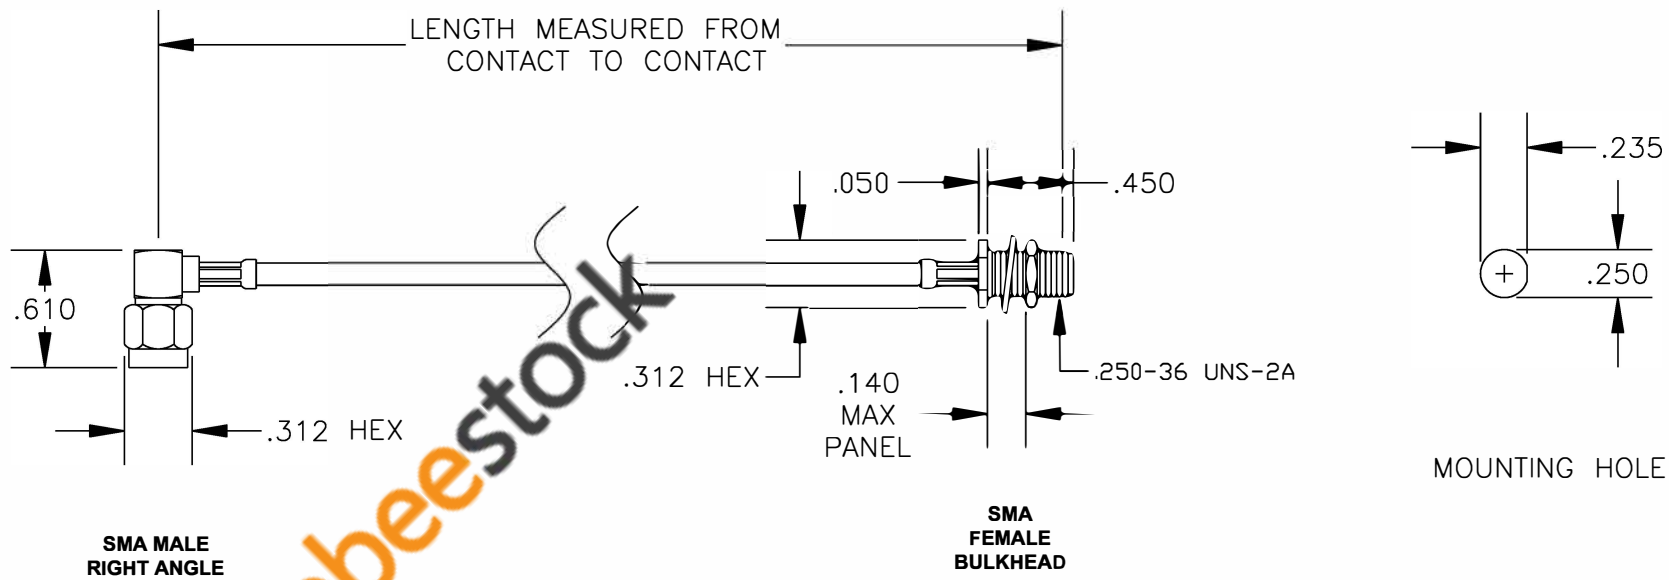

COMPONENTS	IMPEDANCE
SMA MALE RIGHT ANGLE	50 OHM
SMA FEMALE BULKHEAD	50 OHM
RG316-DS	50 OHM

Standard Lengths	
-12	12"
-24	24"
-36	36"
-48	48"
-60	60"
-XXX	Custom Length in inches

SMA MALE
RIGHT ANGLE

SMA
FEMALE
BULKHEAD

MOUNTING HOLE

ebeestock

8TH FLOOR, BUILDING 1, YONGFU SCIENCE AND TECHNOLOGY CENTER INDUSTRIAL PARK, NANZHA DISTRICT 5, HUMEN, 523900, DONGGUAN, GUANGDONG, CHINA
 WEBSITE: www.ebeestock.com
 EMAIL: sales@ebeestock.com
 ESTABLISHED 2003
COAXIAL & FIBER OPTICS

DWG TITLE	DES.
ET36047	CABLE ASSEMBLY, RG316-DS, SMA MALE RIGHT ANGLE TO SMA FEMALE BULKHEAD (LEAD FREE)

REV. A	FSCM NO. 53919	CAD FILE 012408	SCALE N/A	SIZE A	147
--------	----------------	-----------------	-----------	--------	-----

- NOTES:
1. UNLESS OTHERWISE SPECIFIED ALL DIMENSIONS ARE NOMINAL.
 2. ALL SPECIFICATIONS ARE SUBJECT TO CHANGE WITHOUT NOTICE AT ANY TIME.
 3. DIMENSIONS ARE IN INCHES.
 4. LENGTH TOLERANCE IS $\pm 1.5\%$ OR $\pm 3/8"$, WHICHEVER IS GREATER.