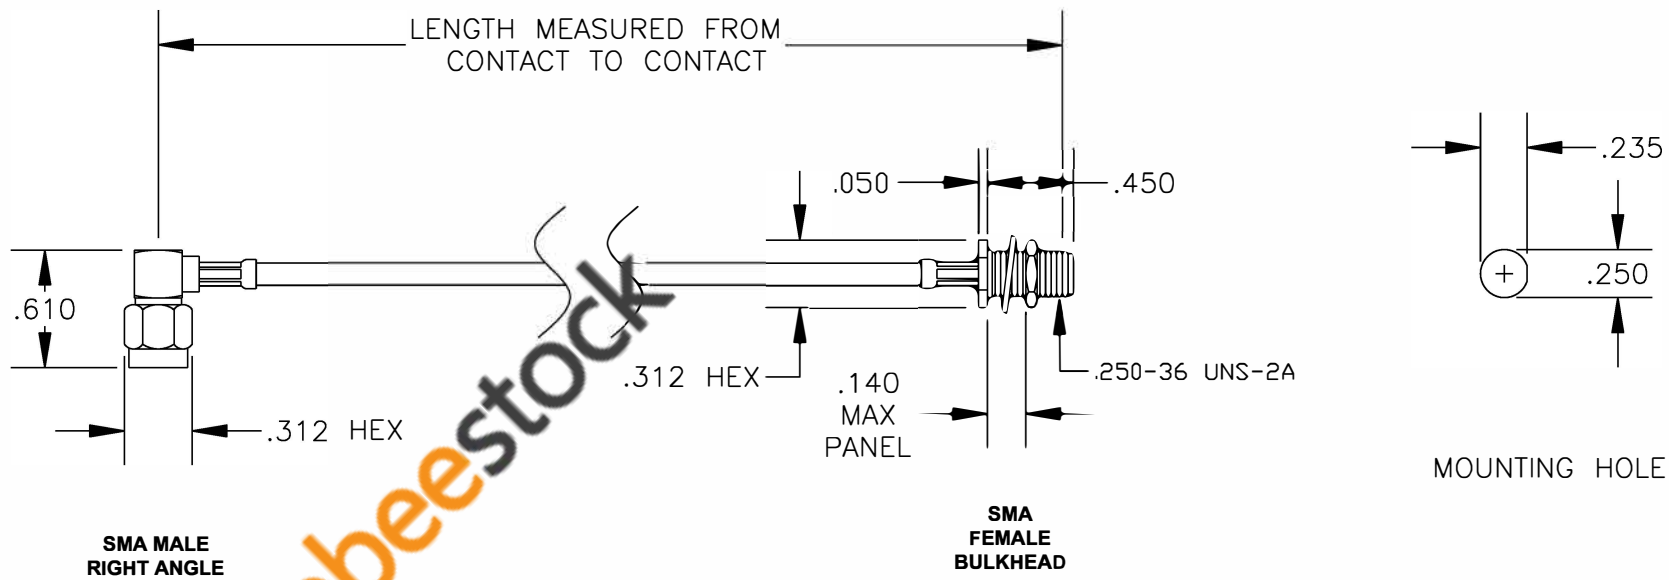

COMPONENTS	IMPEDANCE
SMA MALE RIGHT ANGLE	50 OHM
SMA FEMALE BULKHEAD	50 OHM
RG316-DS	50 OHM

Standard Lengths	
-12	12"
-24	24"
-36	36"
-48	48"
-60	60"
-XXX	Custom Length in inches

SMA MALE  
RIGHT ANGLE

SMA  
FEMALE  
BULKHEAD

MOUNTING HOLE

ebeestock

**8TH FLOOR, BUILDING 1, YONGFU SCIENCE AND TECHNOLOGY CENTER INDUSTRIAL PARK, NANZHA DISTRICT 5, HUMEN, 523900, DONGGUAN, GUANGDONG, CHINA**  
 WEBSITE: [www.ebeestock.com](http://www.ebeestock.com)  
 EMAIL: [sales@ebeestock.com](mailto:sales@ebeestock.com)  
 ESTABLISHED 2003  
**COAXIAL & FIBER OPTICS**

DWG TITLE	DES.
<b>ET36048</b>	CABLE ASSEMBLY, RG316-DS, SMA MALE RIGHT ANGLE TO SMA FEMALE BULKHEAD (LEAD FREE)

REV. A	FSCM NO. 53919	CAD FILE 012408	SCALE N/A	SIZE A	147
--------	----------------	-----------------	-----------	--------	-----

- NOTES:
- UNLESS OTHERWISE SPECIFIED ALL DIMENSIONS ARE NOMINAL.
  - ALL SPECIFICATIONS ARE SUBJECT TO CHANGE WITHOUT NOTICE AT ANY TIME.
  - DIMENSIONS ARE IN INCHES.
  - LENGTH TOLERANCE IS  $\pm 1.5\%$  OR  $\pm 3/8"$ , WHICHEVER IS GREATER.