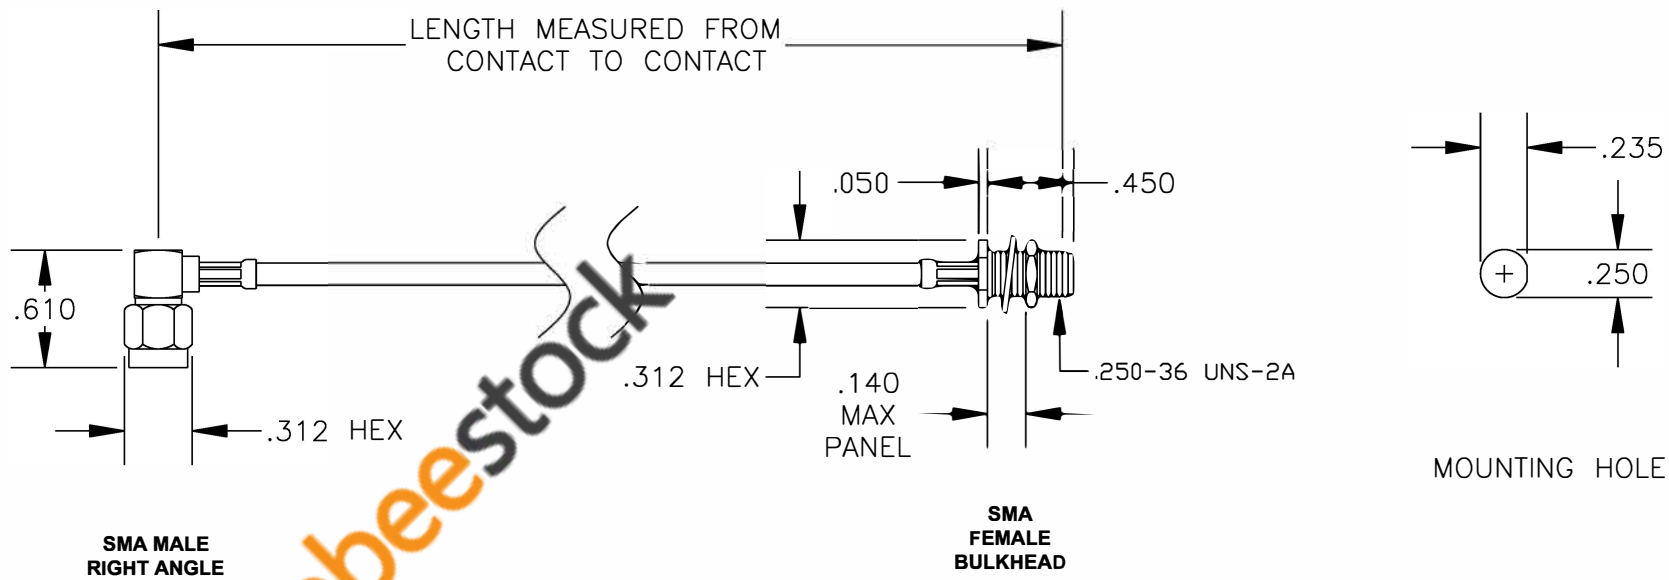

COMPONENTS	IMPEDANCE
SMA MALE RIGHT ANGLE	50 OHM
SMA FEMALE BULKHEAD	50 OHM
RG316-DS	50 OHM

Standard Lengths	
-12	12"
-24	24"
-36	36"
-48	48"
-60	60"
-XXX	Custom Length in inches

ebeestock

8TH FLOOR, BUILDING 1, YONGFU SCIENCE AND TECHNOLOGY CENTER INDUSTRIAL PARK, NANZHA DISTRICT 5, HUMEN, 523900, DONGGUAN, GUANGDONG, CHINA
 WEBSITE: www.ebeestock.com
 EMAIL: sales@ebeestock.com
COAXIAL & FIBER OPTICS
 ESTABLISHED 2003

DWG TITLE	ET36049	DES.	CABLE ASSEMBLY, RG316-DS, SMA MALE RIGHT ANGLE TO SMA FEMALE BULKHEAD (LEAD FREE)
REV. A	FSCM NO. 53919	CAD FILE	012408
		SCALE	N/A
		SIZE	A 147

- NOTES:
- UNLESS OTHERWISE SPECIFIED ALL DIMENSIONS ARE NOMINAL.
 - ALL SPECIFICATIONS ARE SUBJECT TO CHANGE WITHOUT NOTICE AT ANY TIME.
 - DIMENSIONS ARE IN INCHES.
 - LENGTH TOLERANCE IS $\pm 1.5\%$ OR $\pm 3/8"$, WHICHEVER IS GREATER.