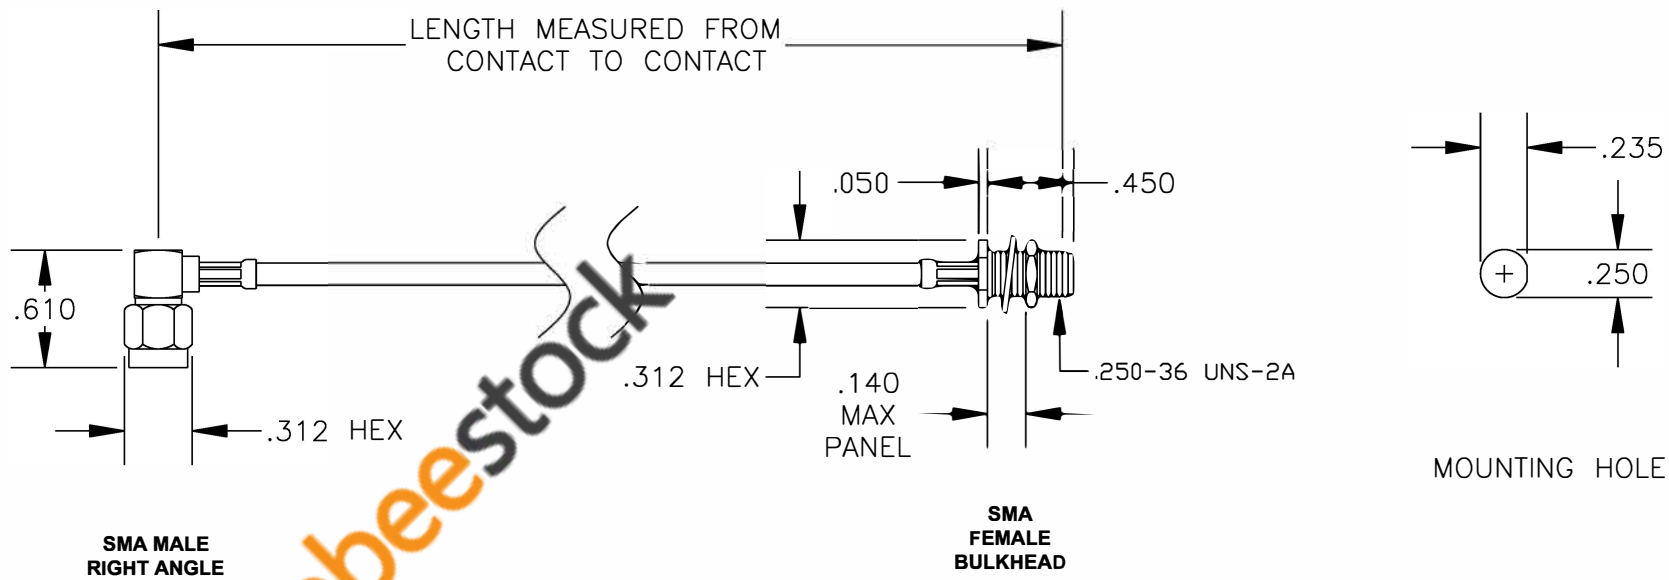

COMPONENTS	IMPEDANCE
SMA MALE RIGHT ANGLE	50 OHM
SMA FEMALE BULKHEAD	50 OHM
RG316-DS	50 OHM

Standard Lengths	
-12	12"
-24	24"
-36	36"
-48	48"
-60	60"
-XXX	Custom Length in inches

SMA MALE
RIGHT ANGLE

SMA
FEMALE
BULKHEAD

MOUNTING HOLE

ebeestock

8TH FLOOR, BUILDING 1, YONGFU SCIENCE AND TECHNOLOGY CENTER INDUSTRIAL PARK, NANZHA DISTRICT 5, HUMEN, 523900, DONGGUAN, GUANGDONG, CHINA
 WEBSITE: www.ebeestock.com
 EMAIL: sales@ebeestock.com
 ESTABLISHED 2003
COAXIAL & FIBER OPTICS

DWG TITLE	DES.
ET36051	CABLE ASSEMBLY, RG316-DS, SMA MALE RIGHT ANGLE TO SMA FEMALE BULKHEAD (LEAD FREE)

REV. A	FSCM NO. 53919	CAD FILE 012408	SCALE N/A	SIZE A	147
--------	----------------	-----------------	-----------	--------	-----

- NOTES:
1. UNLESS OTHERWISE SPECIFIED ALL DIMENSIONS ARE NOMINAL.
 2. ALL SPECIFICATIONS ARE SUBJECT TO CHANGE WITHOUT NOTICE AT ANY TIME.
 3. DIMENSIONS ARE IN INCHES.
 4. LENGTH TOLERANCE IS $\pm 1.5\%$ OR $\pm 3/8"$, WHICHEVER IS GREATER.