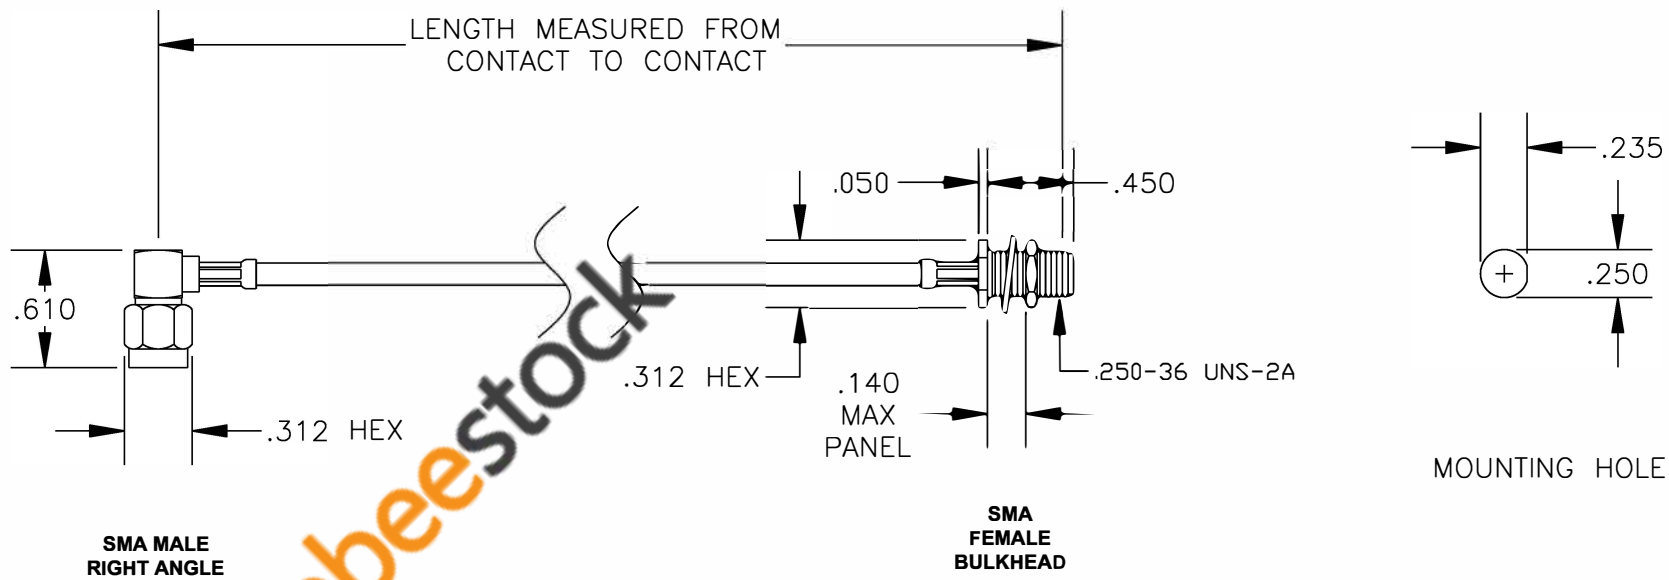

COMPONENTS	IMPEDANCE
SMA MALE RIGHT ANGLE	50 OHM
SMA FEMALE BULKHEAD	50 OHM
RG316-DS	50 OHM

Standard Lengths	
-12	12"
-24	24"
-36	36"
-48	48"
-60	60"
-XXX	Custom Length in inches

SMA MALE
RIGHT ANGLE

SMA
FEMALE
BULKHEAD

MOUNTING HOLE

ebeestock

8TH FLOOR, BUILDING 1, YONGFU SCIENCE AND TECHNOLOGY CENTER INDUSTRIAL PARK, NANZHA DISTRICT 5, HUMEN, 523900, DONGGUAN, GUANGDONG, CHINA
 WEBSITE: www.ebeestock.com
 EMAIL: sales@ebeestock.com
COAXIAL & FIBER OPTICS
 ESTABLISHED 2003

DWG TITLE	DES.
ET36052	CABLE ASSEMBLY, RG316-DS, SMA MALE RIGHT ANGLE TO SMA FEMALE BULKHEAD (LEAD FREE)

REV. A	FSCM NO. 53919	CAD FILE 012408	SCALE N/A	SIZE A	147
--------	----------------	-----------------	-----------	--------	-----

- NOTES:
- UNLESS OTHERWISE SPECIFIED ALL DIMENSIONS ARE NOMINAL.
 - ALL SPECIFICATIONS ARE SUBJECT TO CHANGE WITHOUT NOTICE AT ANY TIME.
 - DIMENSIONS ARE IN INCHES.
 - LENGTH TOLERANCE IS $\pm 1.5\%$ OR $\pm 3/8"$, WHICHEVER IS GREATER.