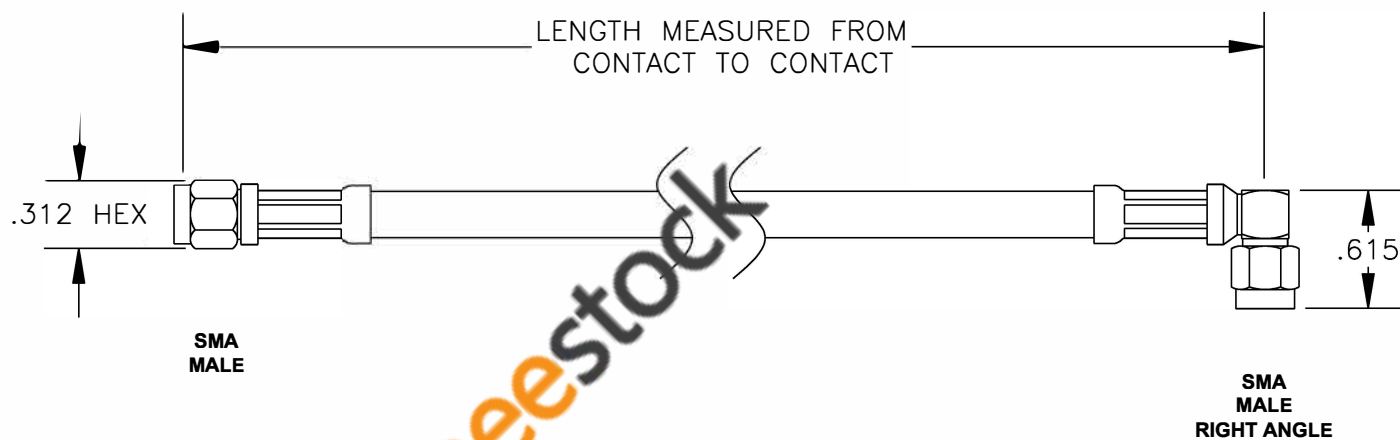

COMPONENTS	IMPEDANCE
SMA MALE	50 OHM
SMA MALE RIGHT ANGLE	50 OHM
RG62A/U	93 OHM

Standard Lengths	
-12	12"
-24	24"
-36	36"
-48	48"
-60	60"
-XXX	Custom Length in inches

8TH FLOOR, BUILDING 1, YONGFU SCIENCE AND TECHNOLOGY CENTER INDUSTRIAL PARK, NANZHA DISTRICT 5, HUMEN, 523900, DONGGUAN, GUANGDONG, CHINA
 WEBSITE: www.ebeestock.com
 EMAIL: sales@ebeestock.com
COAXIAL & FIBER OPTICS
 ESTABLISHED 2003

DWG TITLE	ET36093	DES.	CABLE ASSEMBLY, RG62A/U, SMA MALE TO SMA MALE RIGHT ANGLE
-----------	----------------	------	---

REV. A	FSCM NO. 53919	CAD FILE	021308	SCALE	N/A	SIZE	A	147
--------	-----------------------	----------	--------	-------	-----	------	---	-----

- NOTES:**
1. UNLESS OTHERWISE SPECIFIED ALL DIMENSIONS ARE NOMINAL.
 2. ALL SPECIFICATIONS ARE SUBJECT TO CHANGE WITHOUT NOTICE AT ANY TIME.
 3. DIMENSIONS ARE IN INCHES.
 4. LENGTH TOLERANCE IS $\pm 1.5\%$ OR $\pm 3/8"$, WHICHEVER IS GREATER.