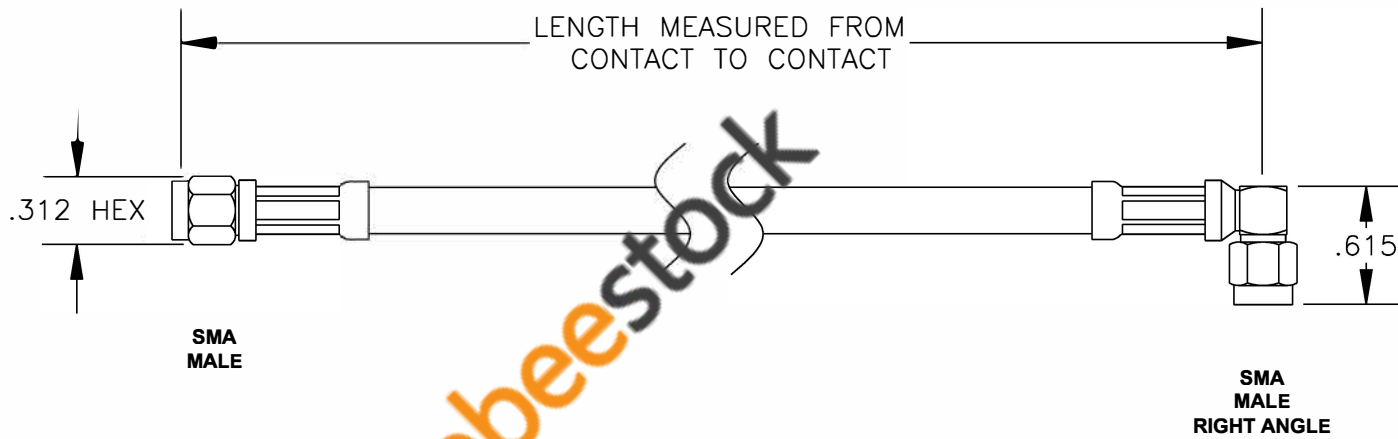

COMPONENTS	IMPEDANCE
SMA MALE	50 OHM
SMA MALE RIGHT ANGLE	50 OHM
RG62A/U	93 OHM

Standard Lengths	
-12	12"
-24	24"
-36	36"
-48	48"
-60	60"
-XXX	Custom Length in inches

ebeestock

8TH FLOOR, BUILDING 1, YONGFU SCIENCE AND TECHNOLOGY  
CENTER INDUSTRIAL PARK, NANZHA DISTRICT 5,  
HUMEN, 523900, DONGGUAN, GUANGDONG, CHINA

**ebeestock**  
ESTABLISHED 2003

WEBSITE: [www.ebeestock.com](http://www.ebeestock.com)  
EMAIL: [sales@ebeestock.com](mailto:sales@ebeestock.com)  
COAXIAL & FIBER OPTICS

DWG TITLE

**ET36112**

DES. CABLE ASSEMBLY, RG62A/U, SMA MALE  
TO SMA MALE RIGHT ANGLE (LEAD FREE)

REV. A **FSCM NO. 53919**

CAD FILE 021308

SCALE N/A

SIZE A 147

NOTES:

1. UNLESS OTHERWISE SPECIFIED ALL DIMENSIONS ARE NOMINAL.
2. ALL SPECIFICATIONS ARE SUBJECT TO CHANGE WITHOUT NOTICE AT ANY TIME.
3. DIMENSIONS ARE IN INCHES.
4. LENGTH TOLERANCE IS  $\pm 1.5\%$  OR  $\pm 3/8"$ , WHICHEVER IS GREATER.