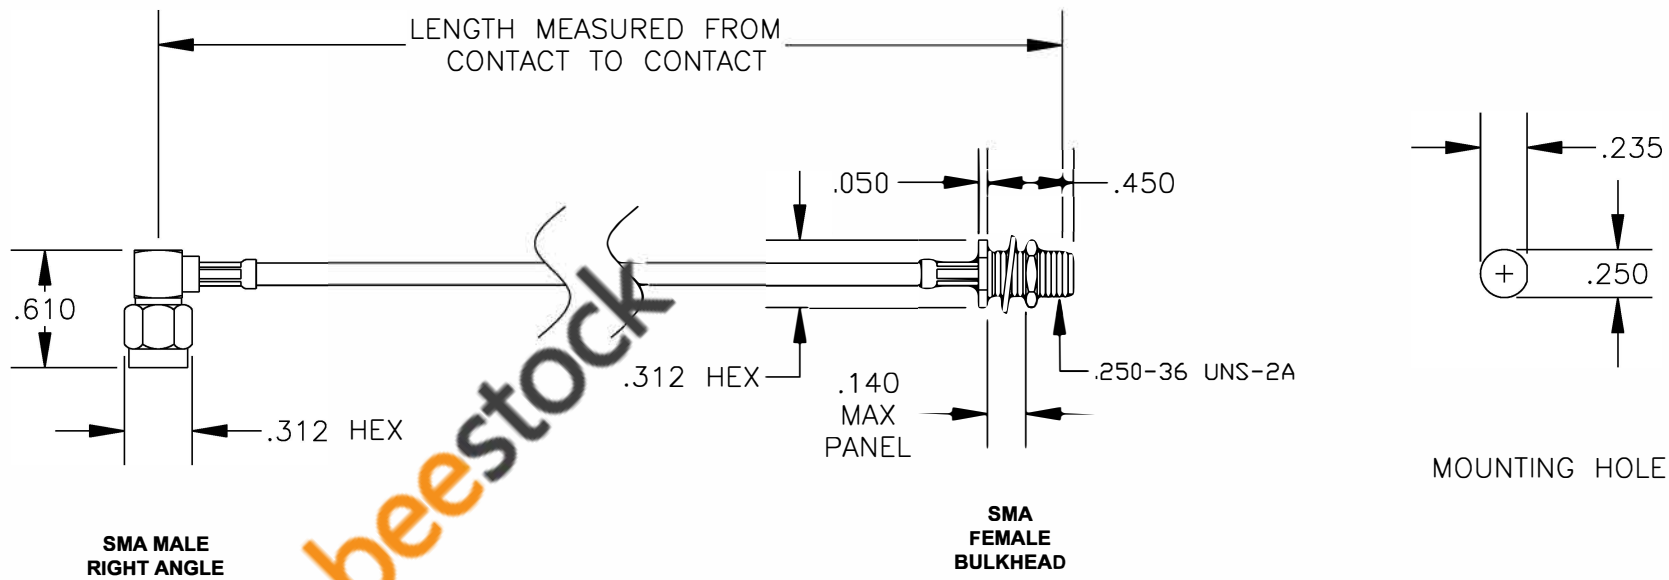

COMPONENTS	IMPEDANCE
SMA MALE RIGHT ANGLE	50 OHM
SMA FEMALE BULKHEAD	50 OHM
RG179B/U	50 OHM

Standard Lengths	
-12	12"
-24	24"
-36	36"
-48	48"
-60	60"
-XXX	Custom Length in inches

SMA MALE
RIGHT ANGLE

SMA
FEMALE
BULKHEAD

MOUNTING HOLE

ebeestock

8TH FLOOR, BUILDING 1, YONGFU SCIENCE AND TECHNOLOGY CENTER INDUSTRIAL PARK, NANZHA DISTRICT 5, HUMEN, 523900, DONGGUAN, GUANGDONG, CHINA
 WEBSITE: www.ebeestock.com
 EMAIL: sales@ebeestock.com
 ESTABLISHED 2003 **COAXIAL & FIBER OPTICS**

DWG TITLE	ET36121		
DES.	CABLE ASSEMBLY, RG179B/U, SMA MALE RIGHT ANGLE TO SMA FEMALE BULKHEAD		

REV. A	FSCM NO. 53919	CAD FILE 012508	SCALE N/A	SIZE A 147
--------	----------------	-----------------	-----------	------------

- NOTES:
1. UNLESS OTHERWISE SPECIFIED ALL DIMENSIONS ARE NOMINAL.
 2. ALL SPECIFICATIONS ARE SUBJECT TO CHANGE WITHOUT NOTICE AT ANY TIME.
 3. DIMENSIONS ARE IN INCHES.
 4. LENGTH TOLERANCE IS $\pm 1.5\%$ OR $\pm 3/8"$, WHICHEVER IS GREATER.