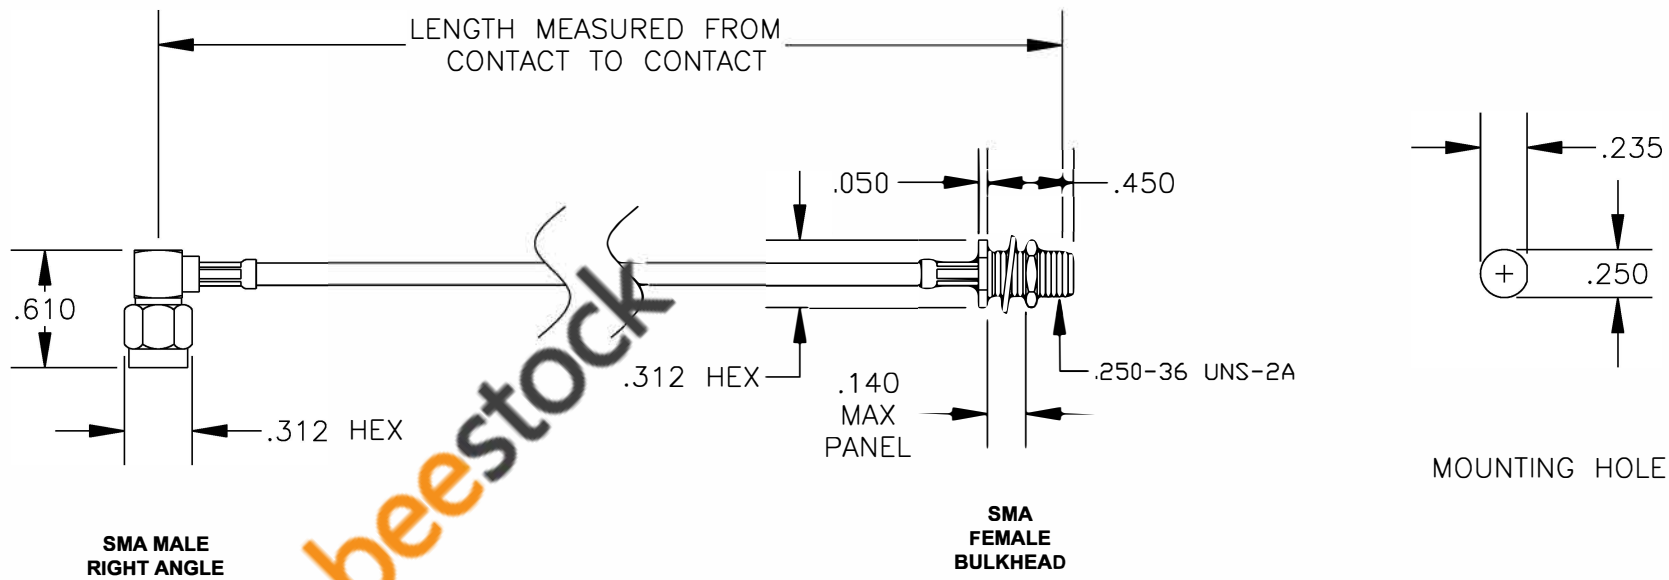

COMPONENTS	IMPEDANCE
SMA MALE RIGHT ANGLE	50 OHM
SMA FEMALE BULKHEAD	50 OHM
RG179B/U	50 OHM

Standard Lengths	
-12	12"
-24	24"
-36	36"
-48	48"
-60	60"
-XXX	Custom Length in inches

ebeestock

**8TH FLOOR, BUILDING 1, YONGFU SCIENCE AND TECHNOLOGY CENTER INDUSTRIAL PARK, NANZHA DISTRICT 5, HUMEN, 523900, DONGGUAN, GUANGDONG, CHINA**  
 WEBSITE: [www.ebeestock.com](http://www.ebeestock.com)  
 EMAIL: [sales@ebeestock.com](mailto:sales@ebeestock.com)  
**COAXIAL & FIBER OPTICS**  
 ESTABLISHED 2003

DWG TITLE	ET36122		
DES.	CABLE ASSEMBLY, RG179B/U, SMA MALE RIGHT ANGLE TO SMA FEMALE BULKHEAD		

REV. A	FSCM NO. 53919	CAD FILE 012508	SCALE N/A	SIZE A 147
--------	----------------	-----------------	-----------	------------

- NOTES:
- UNLESS OTHERWISE SPECIFIED ALL DIMENSIONS ARE NOMINAL.
  - ALL SPECIFICATIONS ARE SUBJECT TO CHANGE WITHOUT NOTICE AT ANY TIME.
  - DIMENSIONS ARE IN INCHES.
  - LENGTH TOLERANCE IS  $\pm 1.5\%$  OR  $\pm 3/8"$ , WHICHEVER IS GREATER.