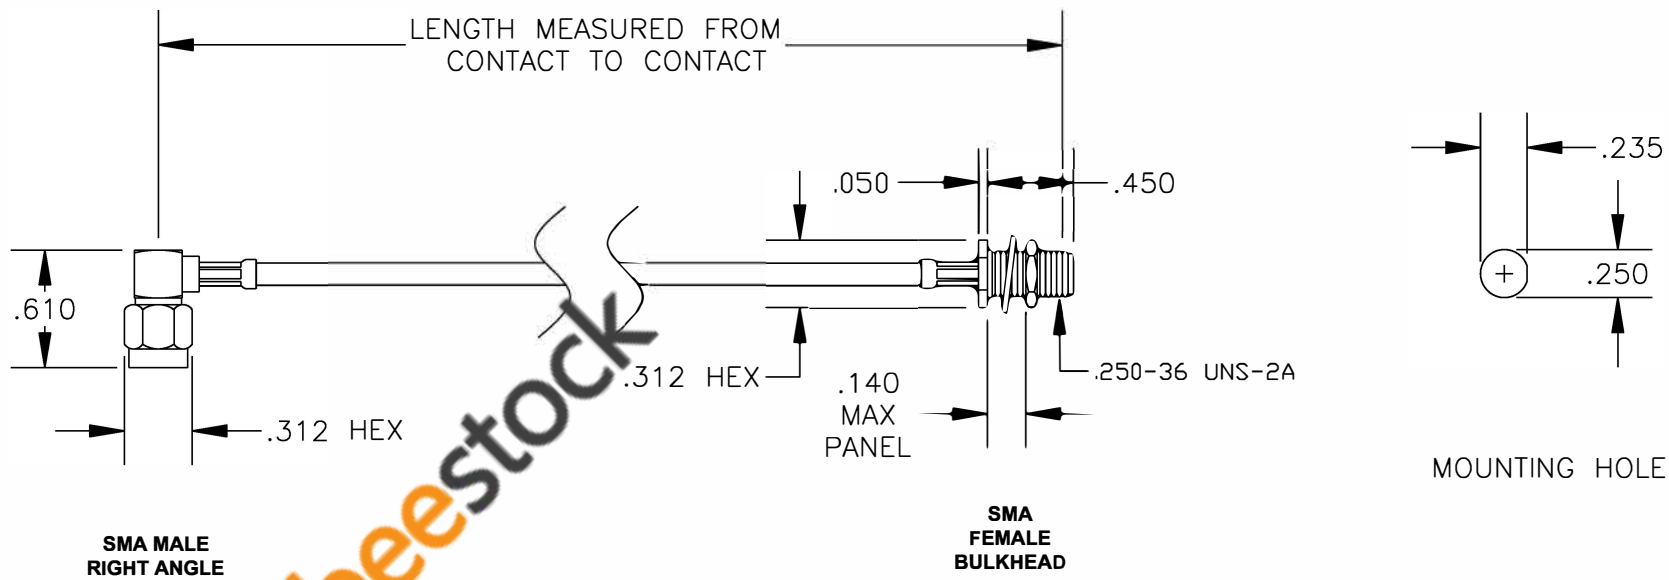

COMPONENTS	IMPEDANCE
SMA MALE RIGHT ANGLE	50 OHM
SMA FEMALE BULKHEAD	50 OHM
RG179B/U	50 OHM

Standard Lengths	
-12	12"
-24	24"
-36	36"
-48	48"
-60	60"
-XXX	Custom Length in inches

ebeestock

8TH FLOOR, BUILDING 1, YONGFU SCIENCE AND TECHNOLOGY CENTER INDUSTRIAL PARK, NANZHA DISTRICT 5, HUMEN, 523900, DONGGUAN, GUANGDONG, CHINA
 WEBSITE: www.ebeestock.com
 EMAIL: sales@ebeestock.com
COAXIAL & FIBER OPTICS
 ESTABLISHED 2003

DWG TITLE	ET36125		
DES.	CABLE ASSEMBLY, RG179B/U, SMA MALE RIGHT ANGLE TO SMA FEMALE BULKHEAD		

REV. A	FSCM NO. 53919	CAD FILE 012508	SCALE N/A	SIZE A 147
--------	----------------	-----------------	-----------	------------

- NOTES:
1. UNLESS OTHERWISE SPECIFIED ALL DIMENSIONS ARE NOMINAL.
 2. ALL SPECIFICATIONS ARE SUBJECT TO CHANGE WITHOUT NOTICE AT ANY TIME.
 3. DIMENSIONS ARE IN INCHES.
 4. LENGTH TOLERANCE IS $\pm 1.5\%$ OR $\pm 3/8"$, WHICHEVER IS GREATER.