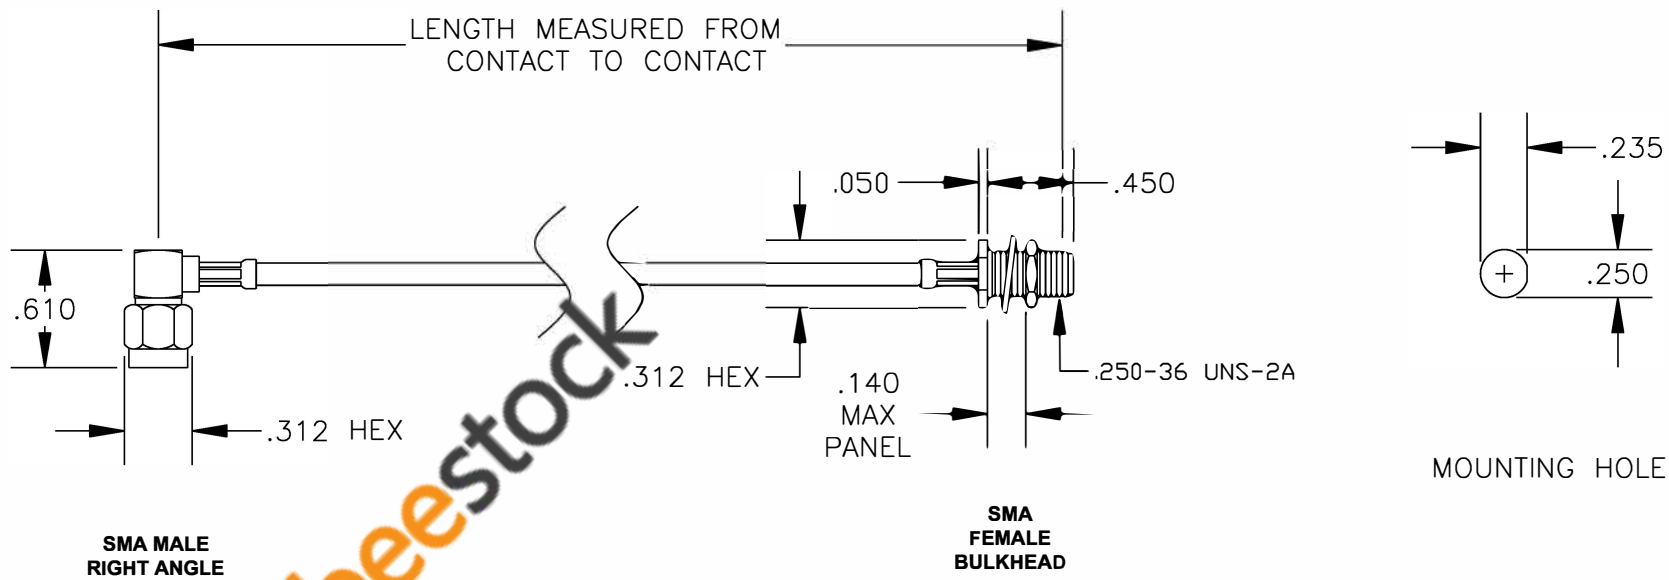

COMPONENTS	IMPEDANCE
SMA MALE RIGHT ANGLE	50 OHM
SMA FEMALE BULKHEAD	50 OHM
RG179B/U	50 OHM

Standard Lengths	
-12	12"
-24	24"
-36	36"
-48	48"
-60	60"
-XXX	Custom Length in inches

**8TH FLOOR, BUILDING 1, YONGFU SCIENCE AND TECHNOLOGY CENTER INDUSTRIAL PARK, NANZHA DISTRICT 5, HUMEN, 523900, DONGGUAN, GUANGDONG, CHINA**  
 WEBSITE: [www.ebeestock.com](http://www.ebeestock.com)  
 EMAIL: [sales@ebeestock.com](mailto:sales@ebeestock.com)  
 ESTABLISHED 2003 **COAXIAL & FIBER OPTICS**

DWG TITLE	ET36126		
DES.	CABLE ASSEMBLY, RG179B/U, SMA MALE RIGHT ANGLE TO SMA FEMALE BULKHEAD		

REV. A	FSCM NO. 53919	CAD FILE 012508	SCALE N/A	SIZE A 147
--------	----------------	-----------------	-----------	------------

- NOTES:**
1. UNLESS OTHERWISE SPECIFIED ALL DIMENSIONS ARE NOMINAL.
  2. ALL SPECIFICATIONS ARE SUBJECT TO CHANGE WITHOUT NOTICE AT ANY TIME.
  3. DIMENSIONS ARE IN INCHES.
  4. LENGTH TOLERANCE IS  $\pm 1.5\%$  OR  $\pm 3/8"$ , WHICHEVER IS GREATER.