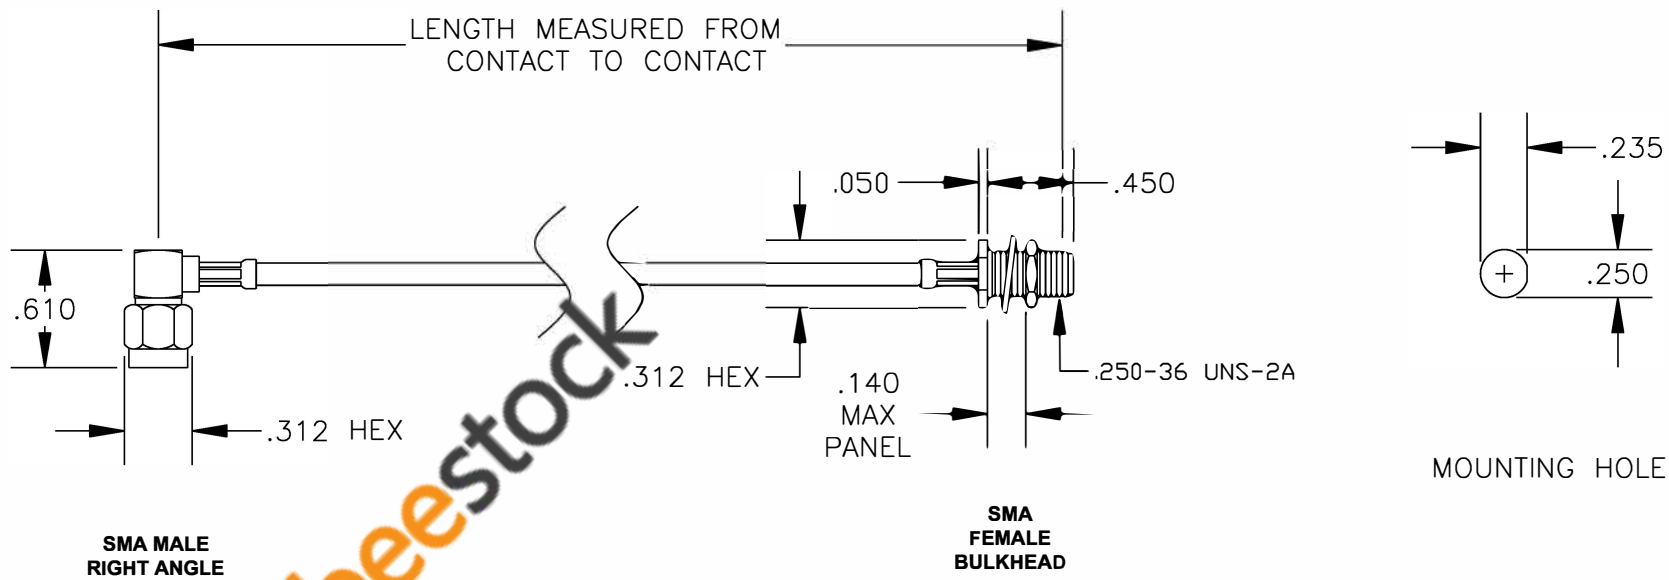

COMPONENTS	IMPEDANCE
SMA MALE RIGHT ANGLE	50 OHM
SMA FEMALE BULKHEAD	50 OHM
RG179B/U	50 OHM

Standard Lengths	
-12	12"
-24	24"
-36	36"
-48	48"
-60	60"
-XXX	Custom Length in inches

ebeestock

**8TH FLOOR, BUILDING 1, YONGFU SCIENCE AND TECHNOLOGY CENTER INDUSTRIAL PARK, NANZHA DISTRICT 5, HUMEN, 523900, DONGGUAN, GUANGDONG, CHINA**  
 WEBSITE: [www.ebeestock.com](http://www.ebeestock.com)  
 EMAIL: [sales@ebeestock.com](mailto:sales@ebeestock.com)  
**COAXIAL & FIBER OPTICS**  
 ESTABLISHED 2003

DWG TITLE	ET36127		
DES.	CABLE ASSEMBLY, RG179B/U, SMA MALE RIGHT ANGLE TO SMA FEMALE BULKHEAD		

REV. A	FSCM NO. 53919	CAD FILE 012508	SCALE N/A	SIZE A 147
--------	----------------	-----------------	-----------	------------

- NOTES:
1. UNLESS OTHERWISE SPECIFIED ALL DIMENSIONS ARE NOMINAL.
  2. ALL SPECIFICATIONS ARE SUBJECT TO CHANGE WITHOUT NOTICE AT ANY TIME.
  3. DIMENSIONS ARE IN INCHES.
  4. LENGTH TOLERANCE IS  $\pm 1.5\%$  OR  $\pm 3/8"$ , WHICHEVER IS GREATER.