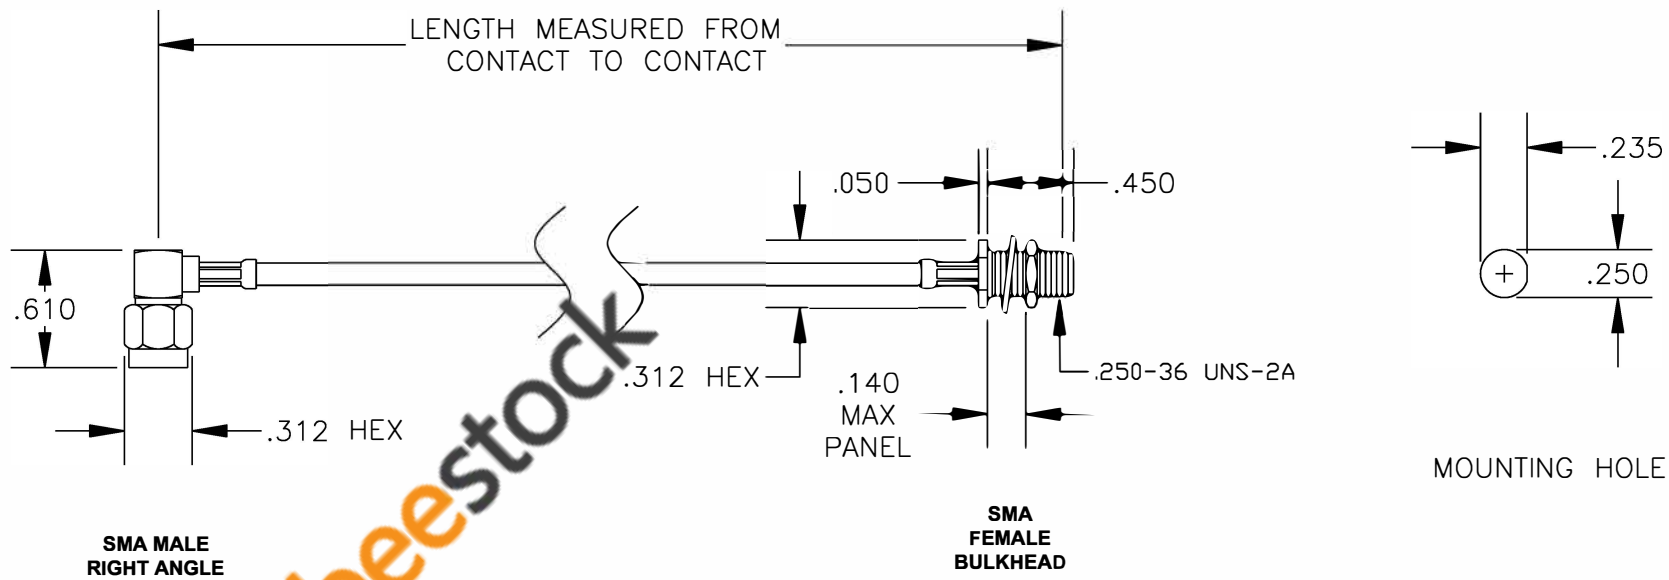

COMPONENTS	IMPEDANCE
SMA MALE RIGHT ANGLE	50 OHM
SMA FEMALE BULKHEAD	50 OHM
RG179B/U	50 OHM

Standard Lengths	
-12	12"
-24	24"
-36	36"
-48	48"
-60	60"
-XXX	Custom Length in inches

ebeestock

**8TH FLOOR, BUILDING 1, YONGFU SCIENCE AND TECHNOLOGY CENTER INDUSTRIAL PARK, NANZHA DISTRICT 5, HUMEN, 523900, DONGGUAN, GUANGDONG, CHINA**  
 WEBSITE: [www.ebeestock.com](http://www.ebeestock.com)  
 EMAIL: [sales@ebeestock.com](mailto:sales@ebeestock.com)  
 ESTABLISHED 2003  
**COAXIAL & FIBER OPTICS**

DWG TITLE	DES.
<b>ET36128</b>	CABLE ASSEMBLY, RG179B/U, SMA MALE RIGHT ANGLE TO SMA FEMALE BULKHEAD (LEAD FREE)

REV. A	FSCM NO. 53919	CAD FILE 012508	SCALE N/A	SIZE A 147
--------	----------------	-----------------	-----------	------------

- NOTES:
- UNLESS OTHERWISE SPECIFIED ALL DIMENSIONS ARE NOMINAL.
  - ALL SPECIFICATIONS ARE SUBJECT TO CHANGE WITHOUT NOTICE AT ANY TIME.
  - DIMENSIONS ARE IN INCHES.
  - LENGTH TOLERANCE IS  $\pm 1.5\%$  OR  $\pm 3/8"$ , WHICHEVER IS GREATER.