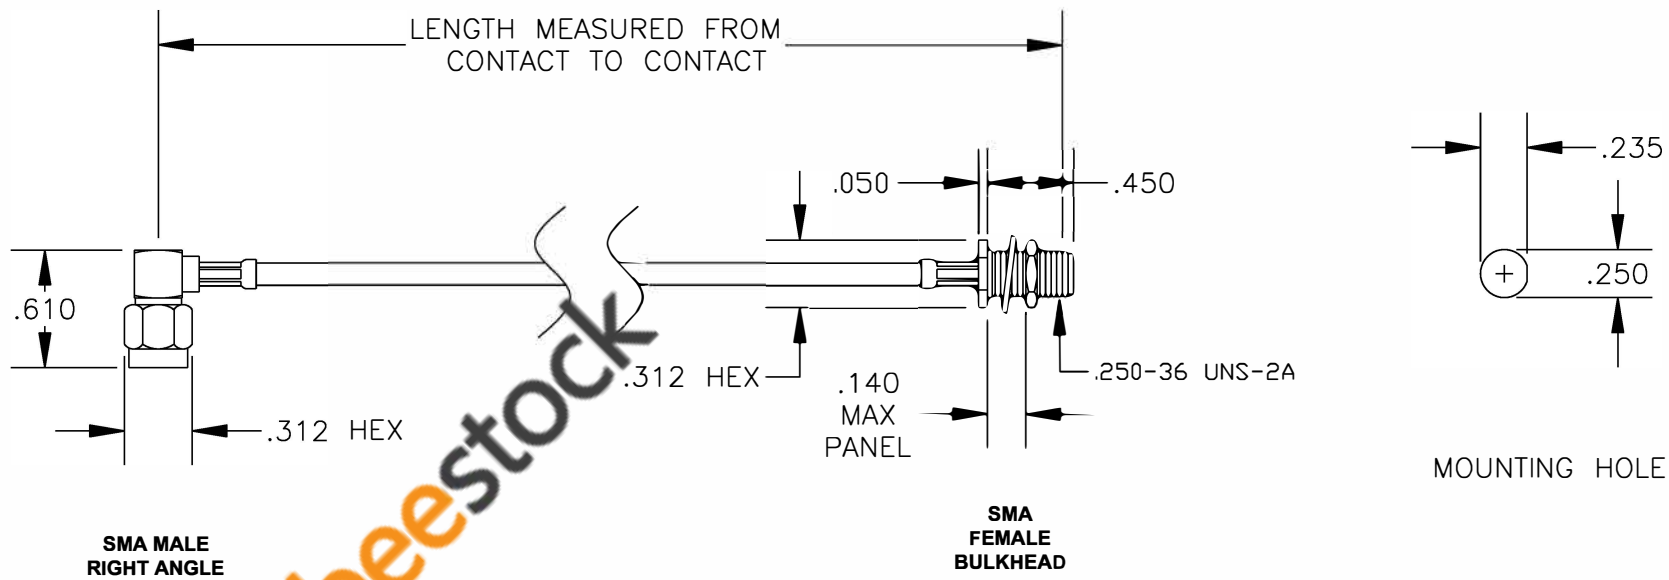

COMPONENTS	IMPEDANCE
SMA MALE RIGHT ANGLE	50 OHM
SMA FEMALE BULKHEAD	50 OHM
RG179B/U	50 OHM

Standard Lengths	
-12	12"
-24	24"
-36	36"
-48	48"
-60	60"
-XXX	Custom Length in inches

8TH FLOOR, BUILDING 1, YONGFU SCIENCE AND TECHNOLOGY CENTER INDUSTRIAL PARK, NANZHA DISTRICT 5, HUMEN, 523900, DONGGUAN, GUANGDONG, CHINA
 WEBSITE: www.ebeestock.com
 EMAIL: sales@ebeestock.com
COAXIAL & FIBER OPTICS
 ESTABLISHED 2003

DWG TITLE	ET36129			DES.	CABLE ASSEMBLY, RG179B/U, SMA MALE RIGHT ANGLE TO SMA FEMALE BULKHEAD (LEAD FREE)
REV. A	FSCM NO. 53919	CAD FILE	012508	SCALE	N/A
				SIZE	A 147

- NOTES:**
1. UNLESS OTHERWISE SPECIFIED ALL DIMENSIONS ARE NOMINAL.
 2. ALL SPECIFICATIONS ARE SUBJECT TO CHANGE WITHOUT NOTICE AT ANY TIME.
 3. DIMENSIONS ARE IN INCHES.
 4. LENGTH TOLERANCE IS $\pm 1.5\%$ OR $\pm 3/8"$, WHICHEVER IS GREATER.