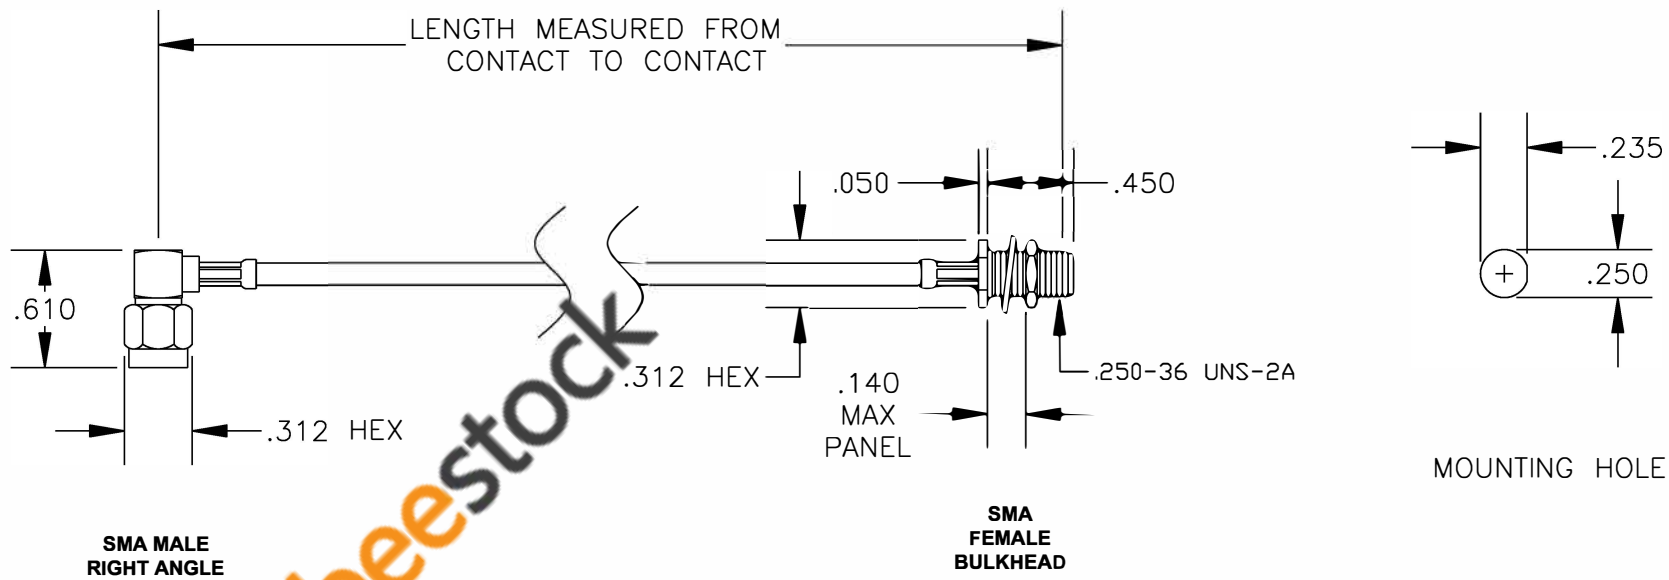

COMPONENTS	IMPEDANCE
SMA MALE RIGHT ANGLE	50 OHM
SMA FEMALE BULKHEAD	50 OHM
RG179B/U	50 OHM

Standard Lengths	
-12	12"
-24	24"
-36	36"
-48	48"
-60	60"
-XXX	Custom Length in inches

8TH FLOOR, BUILDING 1, YONGFU SCIENCE AND TECHNOLOGY CENTER INDUSTRIAL PARK, NANZHA DISTRICT 5, HUMEN, 523900, DONGGUAN, GUANGDONG, CHINA
 WEBSITE: www.ebeestock.com
 EMAIL: sales@ebeestock.com
COAXIAL & FIBER OPTICS
 ESTABLISHED 2003

DWG TITLE		DES.	
ET36130		CABLE ASSEMBLY, RG179B/U, SMA MALE RIGHT ANGLE TO SMA FEMALE BULKHEAD (LEAD FREE)	
REV. A	FSCM NO. 53919	CAD FILE 012508	SCALE N/A SIZE A 147

- NOTES:**
- UNLESS OTHERWISE SPECIFIED ALL DIMENSIONS ARE NOMINAL.
 - ALL SPECIFICATIONS ARE SUBJECT TO CHANGE WITHOUT NOTICE AT ANY TIME.
 - DIMENSIONS ARE IN INCHES.
 - LENGTH TOLERANCE IS $\pm 1.5\%$ OR $\pm 3/8"$, WHICHEVER IS GREATER.