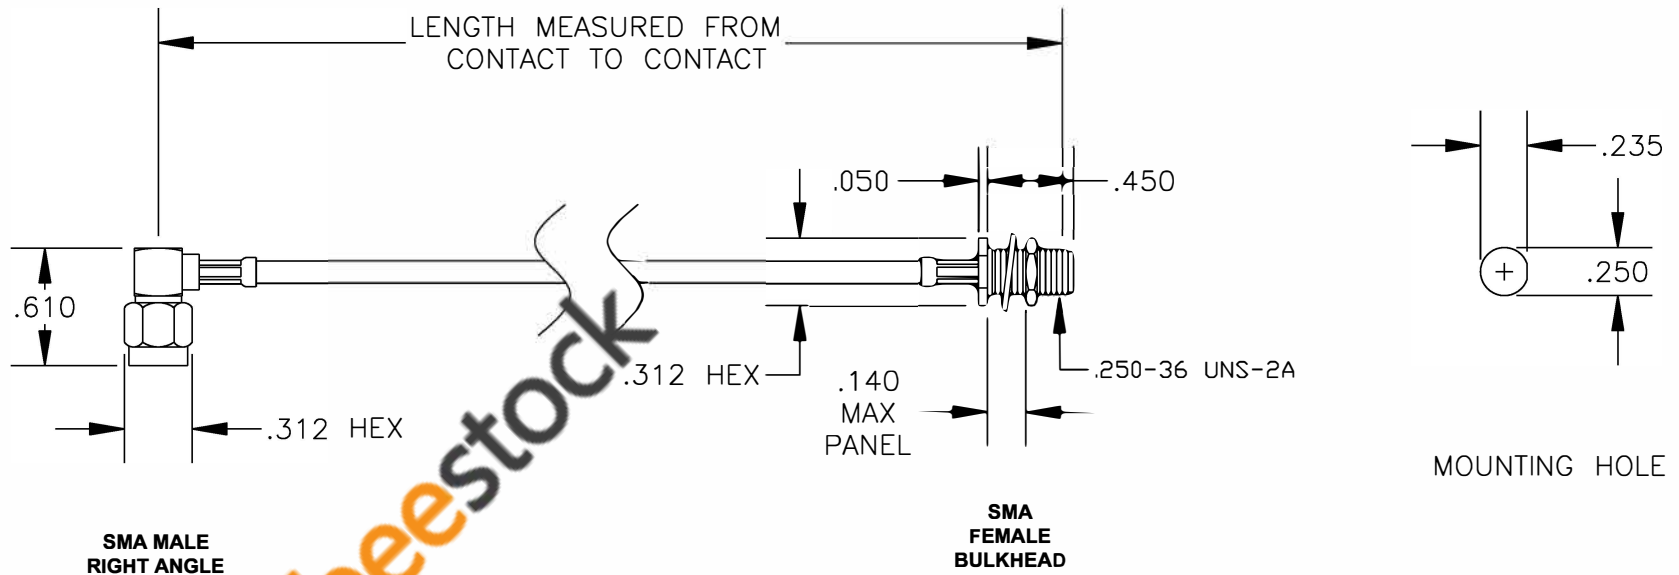

COMPONENTS	IMPEDANCE
SMA MALE RIGHT ANGLE	50 OHM
SMA FEMALE BULKHEAD	50 OHM
RG179B/U	50 OHM

Standard Lengths	
-12	12"
-24	24"
-36	36"
-48	48"
-60	60"
-XXX	Custom Length in inches

ebeestock

8TH FLOOR, BUILDING 1, YONGFU SCIENCE AND TECHNOLOGY CENTER INDUSTRIAL PARK, NANZHA DISTRICT 5, HUMEN, 523900, DONGGUAN, GUANGDONG, CHINA
 WEBSITE: www.ebeestock.com
 EMAIL: sales@ebeestock.com
COAXIAL & FIBER OPTICS
 ESTABLISHED 2003

DWG TITLE	ET36131	DES.	CABLE ASSEMBLY, RG179B/U, SMA MALE RIGHT ANGLE TO SMA FEMALE BULKHEAD (LEAD FREE)
-----------	----------------	------	---

REV. A	FSCM NO. 53919	CAD FILE	012508	SCALE	N/A	SIZE	A 147
--------	-----------------------	----------	--------	-------	-----	------	-------

- NOTES:
- UNLESS OTHERWISE SPECIFIED ALL DIMENSIONS ARE NOMINAL.
 - ALL SPECIFICATIONS ARE SUBJECT TO CHANGE WITHOUT NOTICE AT ANY TIME.
 - DIMENSIONS ARE IN INCHES.
 - LENGTH TOLERANCE IS $\pm 1.5\%$ OR $\pm 3/8"$, WHICHEVER IS GREATER.