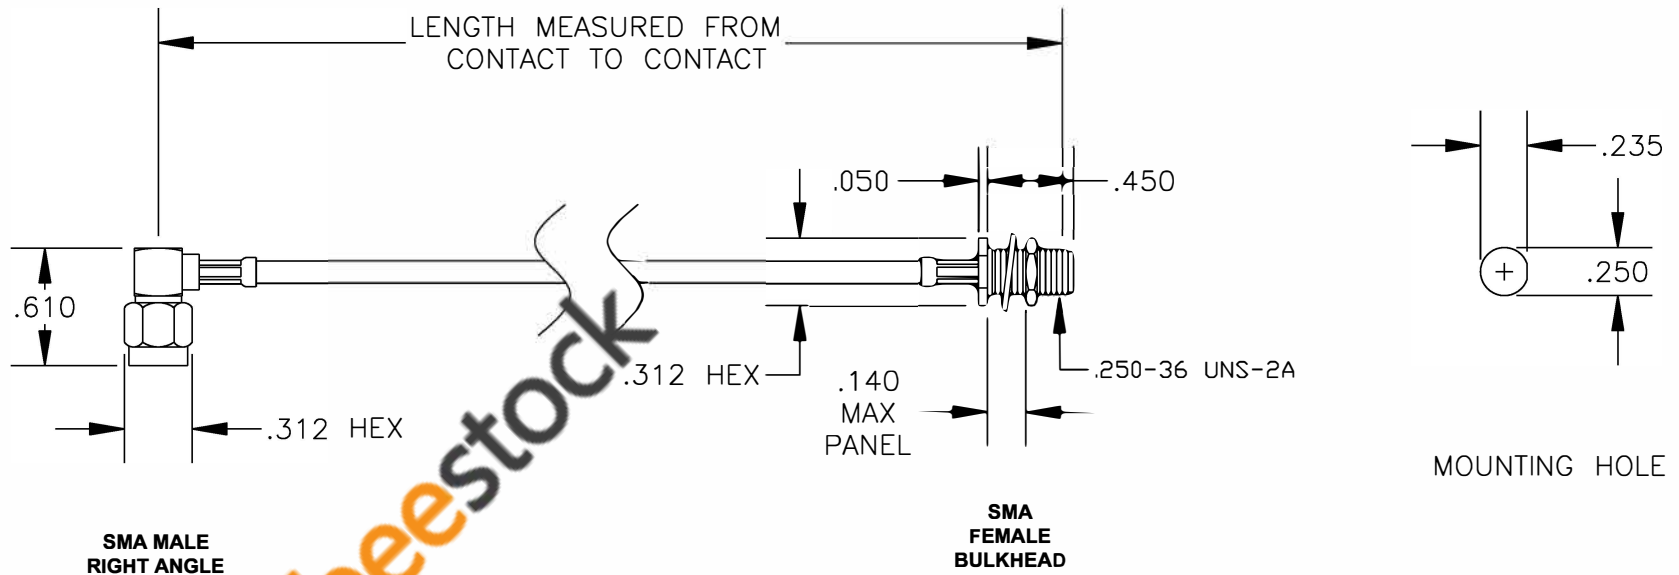

COMPONENTS	IMPEDANCE
SMA MALE RIGHT ANGLE	50 OHM
SMA FEMALE BULKHEAD	50 OHM
RG179B/U	50 OHM

Standard Lengths	
-12	12"
-24	24"
-36	36"
-48	48"
-60	60"
-XXX	Custom Length in inches

ebeestock

**8TH FLOOR, BUILDING 1, YONGFU SCIENCE AND TECHNOLOGY CENTER INDUSTRIAL PARK, NANZHA DISTRICT 5, HUMEN, 523900, DONGGUAN, GUANGDONG, CHINA**  
 WEBSITE: [www.ebeestock.com](http://www.ebeestock.com)  
 EMAIL: [sales@ebeestock.com](mailto:sales@ebeestock.com)  
**COAXIAL & FIBER OPTICS**  
 ESTABLISHED 2003

DWG TITLE	DES.
<b>ET36132</b>	CABLE ASSEMBLY, RG179B/U, SMA MALE RIGHT ANGLE TO SMA FEMALE BULKHEAD (LEAD FREE)

REV. A	FSCM NO. 53919	CAD FILE 012508	SCALE N/A	SIZE A 147
--------	----------------	-----------------	-----------	------------

- NOTES:
1. UNLESS OTHERWISE SPECIFIED ALL DIMENSIONS ARE NOMINAL.
  2. ALL SPECIFICATIONS ARE SUBJECT TO CHANGE WITHOUT NOTICE AT ANY TIME.
  3. DIMENSIONS ARE IN INCHES.
  4. LENGTH TOLERANCE IS  $\pm 1.5\%$  OR  $\pm 3/8"$ , WHICHEVER IS GREATER.