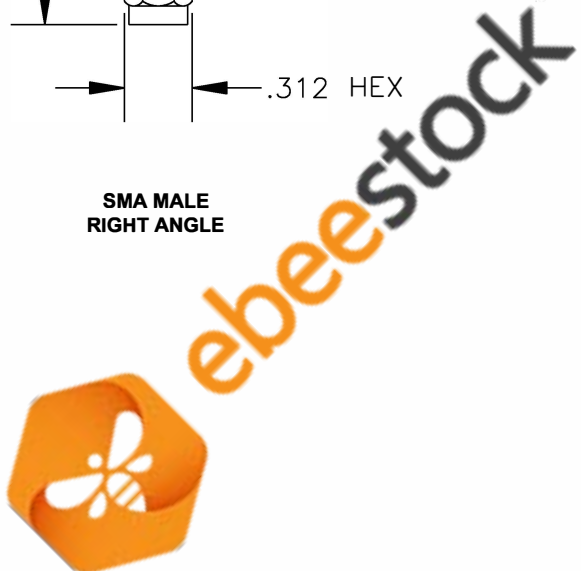

COMPONENTS	IMPEDANCE
SMA MALE RIGHT ANGLE	50 OHM
SMA FEMALE BULKHEAD	50 OHM
RG179B/U	50 OHM

Standard Lengths	
-12	12"
-24	24"
-36	36"
-48	48"
-60	60"
-XXX	Custom Length in inches

8TH FLOOR, BUILDING 1, YONGFU SCIENCE AND TECHNOLOGY CENTER INDUSTRIAL PARK, NANZHA DISTRICT 5, HUMEN, 523900, DONGGUAN, GUANGDONG, CHINA
 WEBSITE: www.ebeestock.com
 EMAIL: sales@ebeestock.com
 ESTABLISHED 2003
COAXIAL & FIBER OPTICS

DWG TITLE	ET36133	DES.	CABLE ASSEMBLY, RG179B/U, SMA MALE RIGHT ANGLE TO SMA FEMALE BULKHEAD (LEAD FREE)
-----------	----------------	------	---

REV. A	FSCM NO. 53919	CAD FILE	012508	SCALE	N/A	SIZE	A 147
--------	-----------------------	----------	--------	-------	-----	------	-------

- NOTES:
1. UNLESS OTHERWISE SPECIFIED ALL DIMENSIONS ARE NOMINAL.
 2. ALL SPECIFICATIONS ARE SUBJECT TO CHANGE WITHOUT NOTICE AT ANY TIME.
 3. DIMENSIONS ARE IN INCHES.
 4. LENGTH TOLERANCE IS $\pm 1.5\%$ OR $\pm 3/8"$, WHICHEVER IS GREATER.