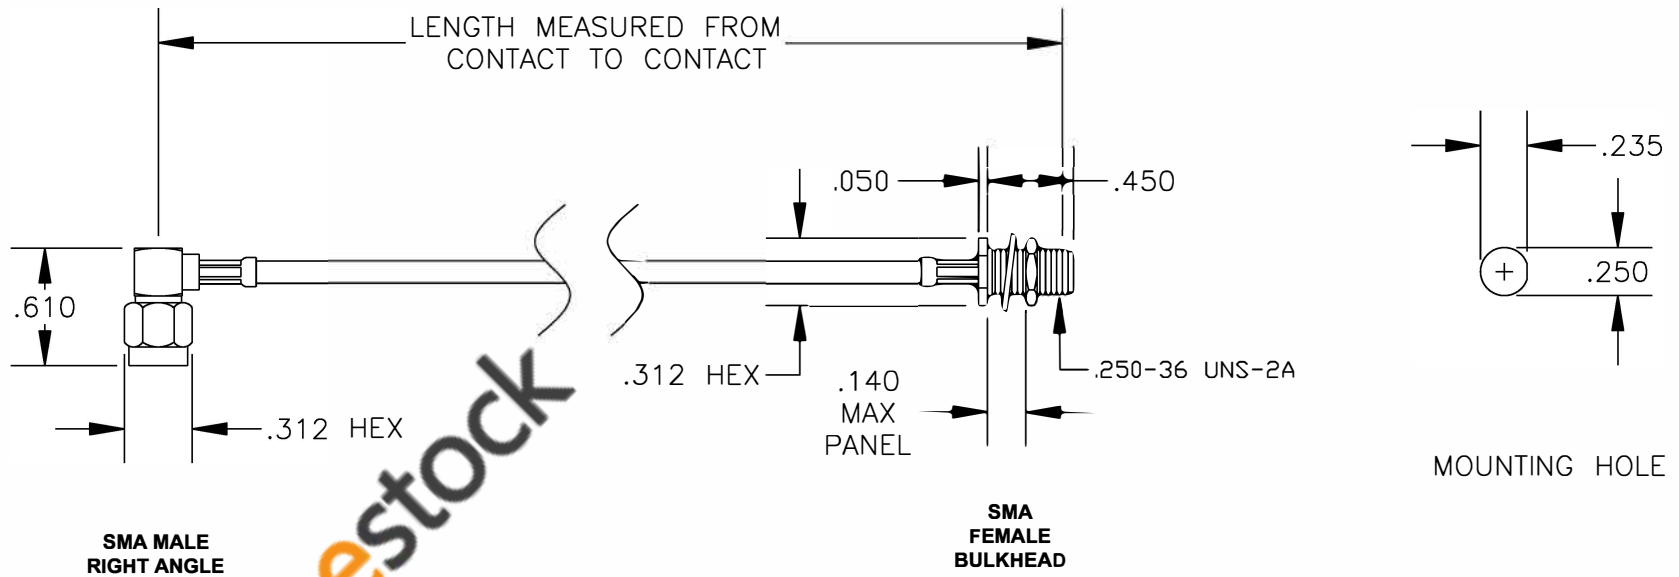

COMPONENTS	IMPEDANCE
SMA MALE RIGHT ANGLE	50 OHM
SMA FEMALE BULKHEAD	50 OHM
RG179B/U	50 OHM

Standard Lengths	
-12	12"
-24	24"
-36	36"
-48	48"
-60	60"
-XXX	Custom Length in inches

8TH FLOOR, BUILDING 1, YONGFU SCIENCE AND TECHNOLOGY CENTER INDUSTRIAL PARK, NANZHA DISTRICT 5, HUMEN, 523900, DONGGUAN, GUANGDONG, CHINA
 WEBSITE: www.ebeestock.com
 EMAIL: sales@ebeestock.com
 ESTABLISHED 2003
COAXIAL & FIBER OPTICS

DWG TITLE	ET36133	DES.	CABLE ASSEMBLY, RG179B/U, SMA MALE RIGHT ANGLE TO SMA FEMALE BULKHEAD (LEAD FREE)
-----------	----------------	------	---

REV. A	FSCM NO. 53919	CAD FILE	012508	SCALE	N/A	SIZE	A 147
--------	-----------------------	----------	--------	-------	-----	------	-------

- NOTES:
1. UNLESS OTHERWISE SPECIFIED ALL DIMENSIONS ARE NOMINAL.
 2. ALL SPECIFICATIONS ARE SUBJECT TO CHANGE WITHOUT NOTICE AT ANY TIME.
 3. DIMENSIONS ARE IN INCHES.
 4. LENGTH TOLERANCE IS $\pm 1.5\%$ OR $\pm 3/8"$, WHICHEVER IS GREATER.