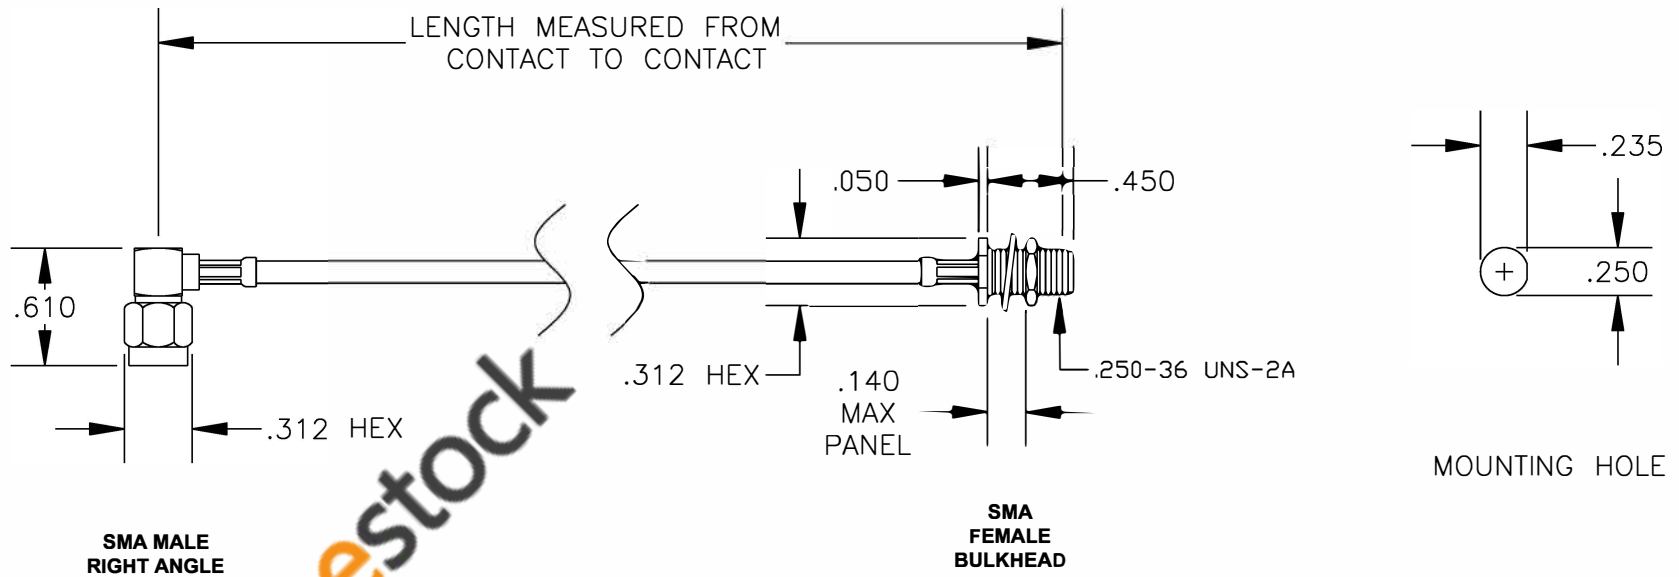

COMPONENTS	IMPEDANCE
SMA MALE RIGHT ANGLE	50 OHM
SMA FEMALE BULKHEAD	50 OHM
RG179B/U	50 OHM

Standard Lengths	
-12	12"
-24	24"
-36	36"
-48	48"
-60	60"
-XXX	Custom Length in inches

8TH FLOOR, BUILDING 1, YONGFU SCIENCE AND TECHNOLOGY CENTER INDUSTRIAL PARK, NANZHA DISTRICT 5, HUMEN, 523900, DONGGUAN, GUANGDONG, CHINA
 WEBSITE: www.ebeestock.com
 EMAIL: sales@ebeestock.com
COAXIAL & FIBER OPTICS
 ESTABLISHED 2003

DWG TITLE	ET36134	DES.	CABLE ASSEMBLY, RG179B/U, SMA MALE RIGHT ANGLE TO SMA FEMALE BULKHEAD (LEAD FREE)
-----------	----------------	------	---

REV. A	FSCM NO. 53919	CAD FILE	012508	SCALE	N/A	SIZE	A 147
--------	-----------------------	----------	--------	-------	-----	------	-------

- NOTES:**
1. UNLESS OTHERWISE SPECIFIED ALL DIMENSIONS ARE NOMINAL.
 2. ALL SPECIFICATIONS ARE SUBJECT TO CHANGE WITHOUT NOTICE AT ANY TIME.
 3. DIMENSIONS ARE IN INCHES.
 4. LENGTH TOLERANCE IS $\pm 1.5\%$ OR $\pm 3/8"$, WHICHEVER IS GREATER.