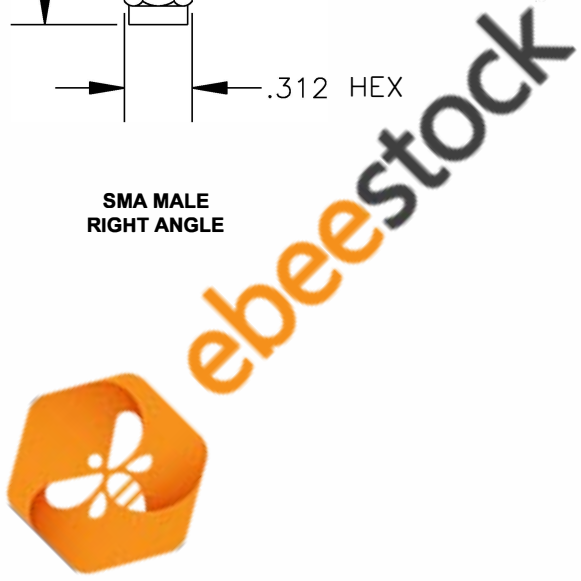

COMPONENTS	IMPEDANCE
SMA MALE RIGHT ANGLE	50 OHM
SMA FEMALE BULKHEAD	50 OHM
RG179B/U	50 OHM

Standard Lengths	
-12	12"
-24	24"
-36	36"
-48	48"
-60	60"
-XXX	Custom Length in inches

8TH FLOOR, BUILDING 1, YONGFU SCIENCE AND TECHNOLOGY CENTER INDUSTRIAL PARK, NANZHA DISTRICT 5, HUMEN, 523900, DONGGUAN, GUANGDONG, CHINA
 WEBSITE: www.ebeestock.com
 EMAIL: sales@ebeestock.com
COAXIAL & FIBER OPTICS
 ESTABLISHED 2003

DWG TITLE	ET36134	DES.	CABLE ASSEMBLY, RG179B/U, SMA MALE RIGHT ANGLE TO SMA FEMALE BULKHEAD (LEAD FREE)
-----------	----------------	------	---

REV. A	FSCM NO. 53919	CAD FILE	012508	SCALE	N/A	SIZE	A 147
--------	-----------------------	----------	--------	-------	-----	------	-------

- NOTES:**
1. UNLESS OTHERWISE SPECIFIED ALL DIMENSIONS ARE NOMINAL.
 2. ALL SPECIFICATIONS ARE SUBJECT TO CHANGE WITHOUT NOTICE AT ANY TIME.
 3. DIMENSIONS ARE IN INCHES.
 4. LENGTH TOLERANCE IS $\pm 1.5\%$ OR $\pm 3/8"$, WHICHEVER IS GREATER.