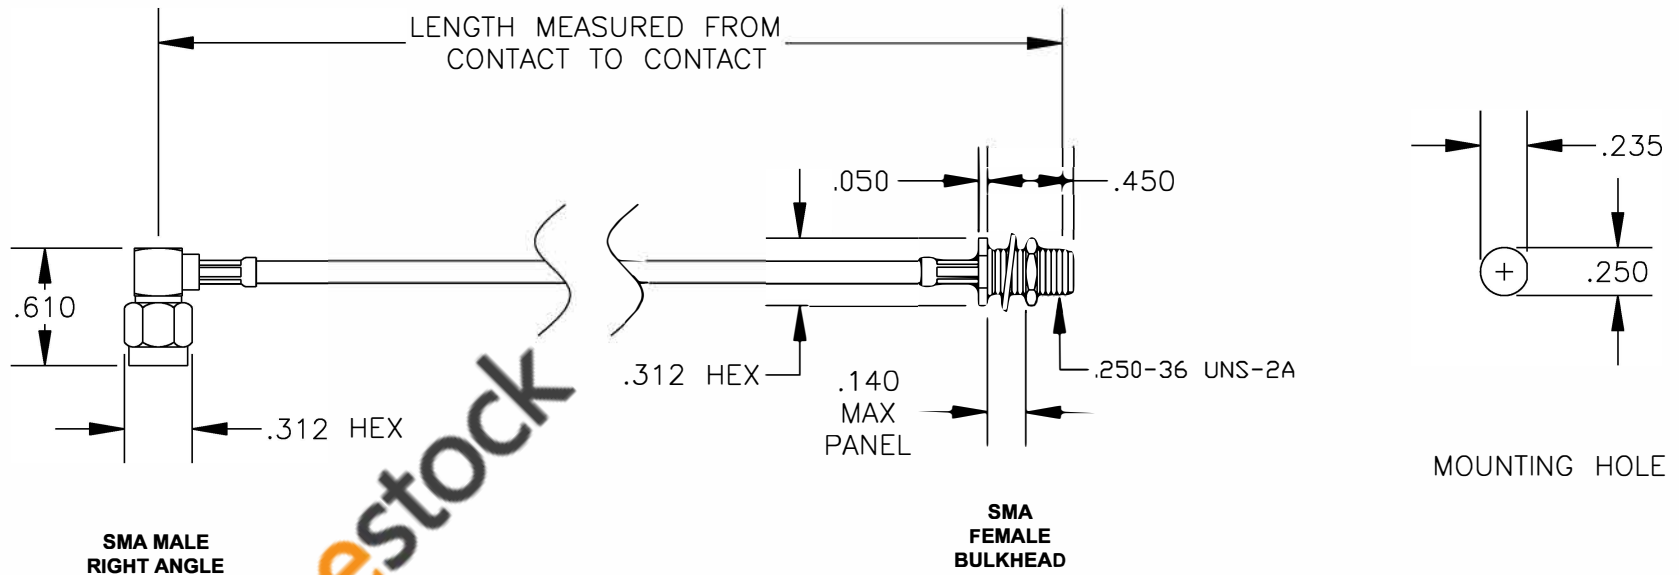

COMPONENTS	IMPEDANCE
SMA MALE RIGHT ANGLE	50 OHM
SMA FEMALE BULKHEAD	50 OHM
RG179B/U	50 OHM

Standard Lengths	
-12	12"
-24	24"
-36	36"
-48	48"
-60	60"
-XXX	Custom Length in inches

8TH FLOOR, BUILDING 1, YONGFU SCIENCE AND TECHNOLOGY CENTER INDUSTRIAL PARK, NANZHA DISTRICT 5, HUMEN, 523900, DONGGUAN, GUANGDONG, CHINA

ebeestock
 ESTABLISHED 2003

WEBSITE: www.ebeestock.com
 EMAIL: sales@ebeestock.com
COAXIAL & FIBER OPTICS

DWG TITLE	ET36135	DES.	CABLE ASSEMBLY, RG179B/U, SMA MALE RIGHT ANGLE TO SMA FEMALE BULKHEAD (LEAD FREE)
-----------	----------------	------	---

REV. A	FSCM NO. 53919	CAD FILE	012508	SCALE	N/A	SIZE	A 147
--------	-----------------------	----------	--------	-------	-----	------	-------

- NOTES:**
1. UNLESS OTHERWISE SPECIFIED ALL DIMENSIONS ARE NOMINAL.
 2. ALL SPECIFICATIONS ARE SUBJECT TO CHANGE WITHOUT NOTICE AT ANY TIME.
 3. DIMENSIONS ARE IN INCHES.
 4. LENGTH TOLERANCE IS $\pm 1.5\%$ OR $\pm 3/8"$, WHICHEVER IS GREATER.