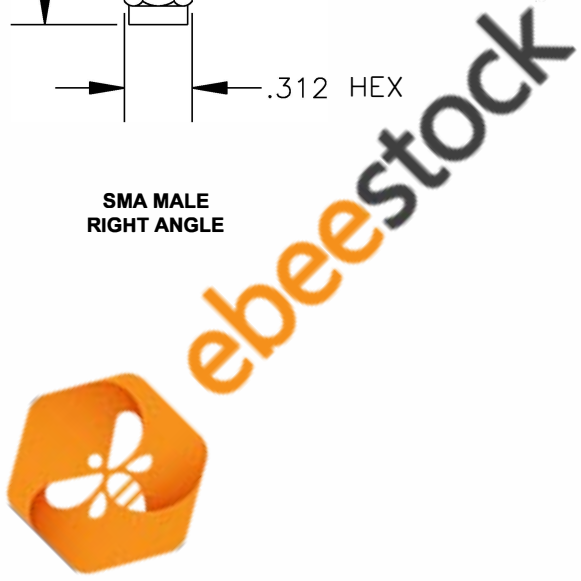

COMPONENTS	IMPEDANCE
SMA MALE RIGHT ANGLE	50 OHM
SMA FEMALE BULKHEAD	50 OHM
RG179B/U	50 OHM

Standard Lengths	
-12	12"
-24	24"
-36	36"
-48	48"
-60	60"
-XXX	Custom Length in inches

8TH FLOOR, BUILDING 1, YONGFU SCIENCE AND TECHNOLOGY CENTER INDUSTRIAL PARK, NANZHA DISTRICT 5, HUMEN, 523900, DONGGUAN, GUANGDONG, CHINA

ebeestock
 ESTABLISHED 2003

WEBSITE: www.ebeestock.com
 EMAIL: sales@ebeestock.com
COAXIAL & FIBER OPTICS

DWG TITLE	ET36135	DES.	CABLE ASSEMBLY, RG179B/U, SMA MALE RIGHT ANGLE TO SMA FEMALE BULKHEAD (LEAD FREE)
-----------	----------------	------	---

REV. A	FSCM NO. 53919	CAD FILE	012508	SCALE	N/A	SIZE	A 147
--------	-----------------------	----------	--------	-------	-----	------	-------

- NOTES:**
1. UNLESS OTHERWISE SPECIFIED ALL DIMENSIONS ARE NOMINAL.
 2. ALL SPECIFICATIONS ARE SUBJECT TO CHANGE WITHOUT NOTICE AT ANY TIME.
 3. DIMENSIONS ARE IN INCHES.
 4. LENGTH TOLERANCE IS $\pm 1.5\%$ OR $\pm 3/8"$, WHICHEVER IS GREATER.