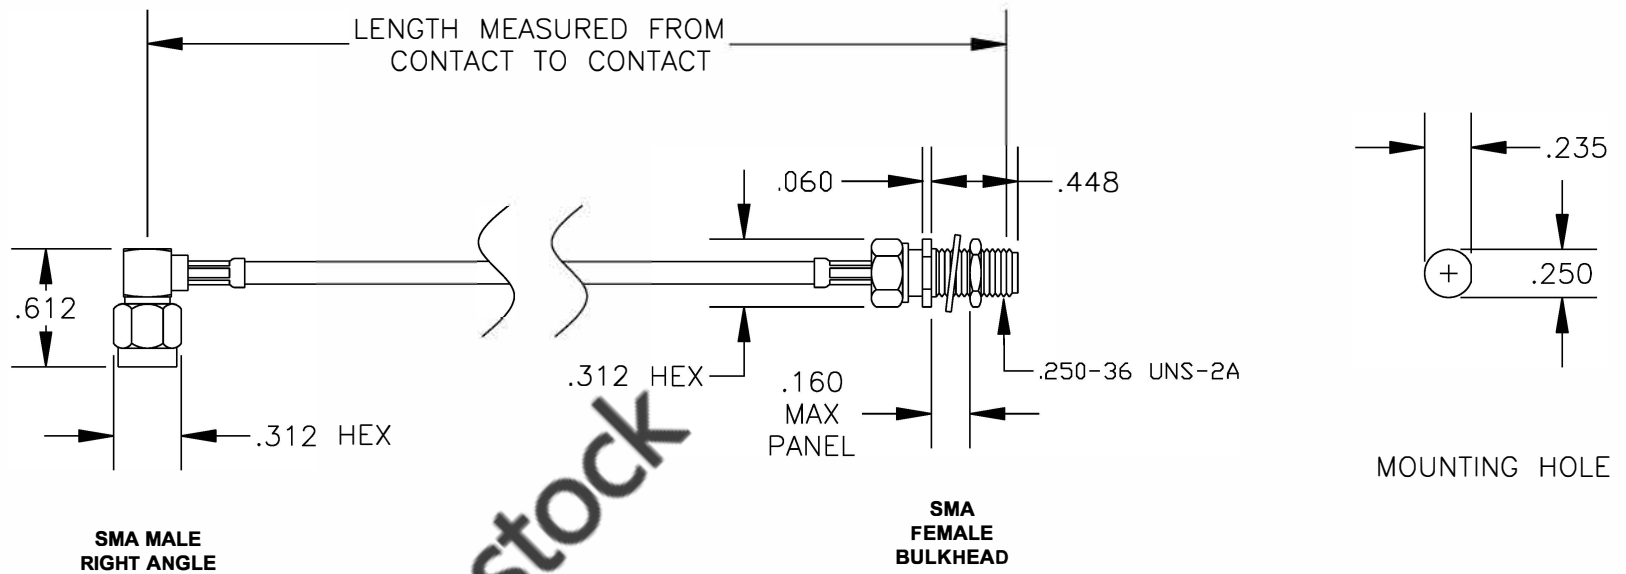

COMPONENTS	IMPEDANCE
SMA MALE RIGHT ANGLE	50 OHM
SMA FEMALE BULKHEAD	50 OHM
RG196A/U	50 OHM

Standard Lengths	
-12	12"
-24	24"
-36	36"
-48	48"
-60	60"
-XXX	Custom Length in inches

**8TH FLOOR, BUILDING 1, YONGFU SCIENCE AND TECHNOLOGY CENTER INDUSTRIAL PARK, NANZHA DISTRICT 5, HUMEN, 523900, DONGGUAN, GUANGDONG, CHINA**  
 WEBSITE: [www.ebeestock.com](http://www.ebeestock.com)  
 EMAIL: [sales@ebeestock.com](mailto:sales@ebeestock.com)  
**COAXIAL & FIBER OPTICS**  
 ESTABLISHED 2003

DWG TITLE	DES.
<b>ET36145</b>	CABLE ASSEMBLY, RG196A/U, SMA MALE RIGHT ANGLE TO SMA FEMALE BULKHEAD (LEAD FREE)

REV. A	FSCM NO. 53919	CAD FILE 012508	SCALE N/A	SIZE A	147
--------	----------------	-----------------	-----------	--------	-----

- NOTES:
- UNLESS OTHERWISE SPECIFIED ALL DIMENSIONS ARE NOMINAL.
  - ALL SPECIFICATIONS ARE SUBJECT TO CHANGE WITHOUT NOTICE AT ANY TIME.
  - DIMENSIONS ARE IN INCHES.
  - LENGTH TOLERANCE IS  $\pm 1.5\%$  OR  $\pm 3/8"$ , WHICHEVER IS GREATER.