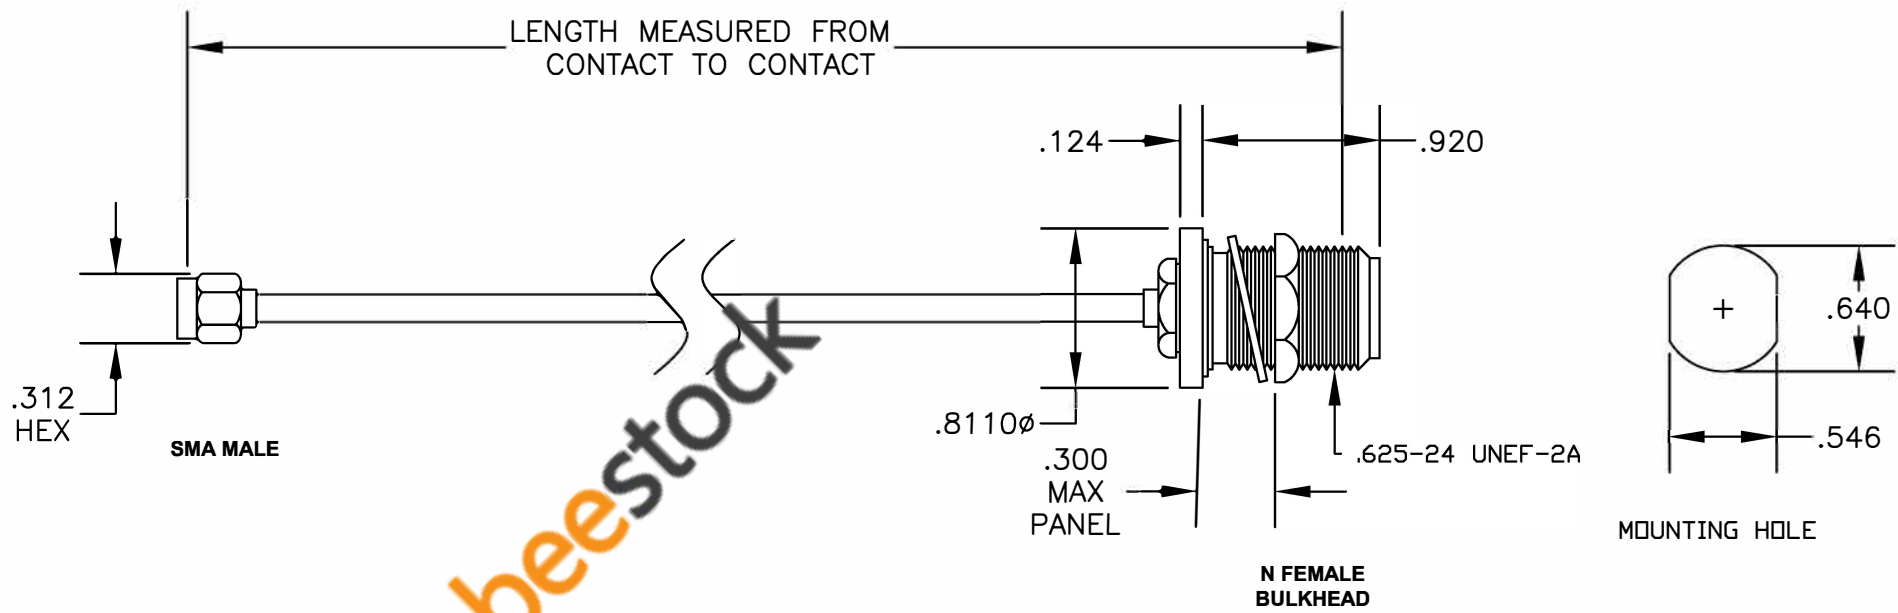

COMPONENTS	IMPEDANCE
SMA MALE	50 OHM
N FEMALE BULKHEAD	50 OHM

Standard Lengths	
-12	12"
-24	24"
-36	36"
-48	48"
-60	60"
-XXX	Custom Length in inches

8TH FLOOR, BUILDING 1, YONGFU SCIENCE AND TECHNOLOGY
CENTER INDUSTRIAL PARK, NANZHA DISTRICT 5,
HUMEN, 523900, DONGGUAN, GUANGDONG, CHINA

ebeestock
ESTABLISHED 2003

WEBSITE: www.ebeestock.com
EMAIL: sales@ebeestock.com
COAXIAL & FIBER OPTICS

DWG TITLE ET36158	DES. CABLE ASSEMBLY, SMA MALE , TO N FEMALE BULKHEAD
SIZE A FSCMNO. 53919	CAD FILE 022807 SCALE N/A 127

NOTES:

1. UNLESS OTHERWISE SPECIFIED ALL DIMENSIONS ARE NOMINAL.
2. ALL SPECIFICATIONS ARE SUBJECT TO CHANGE WITHOUT NOTICE AT ANY TIME.
3. DIMENSIONS ARE IN INCHES.
4. LENGTH TOLERANCE IS ± 1.5% OR ±3/8", WHICHEVER IS GREATER.