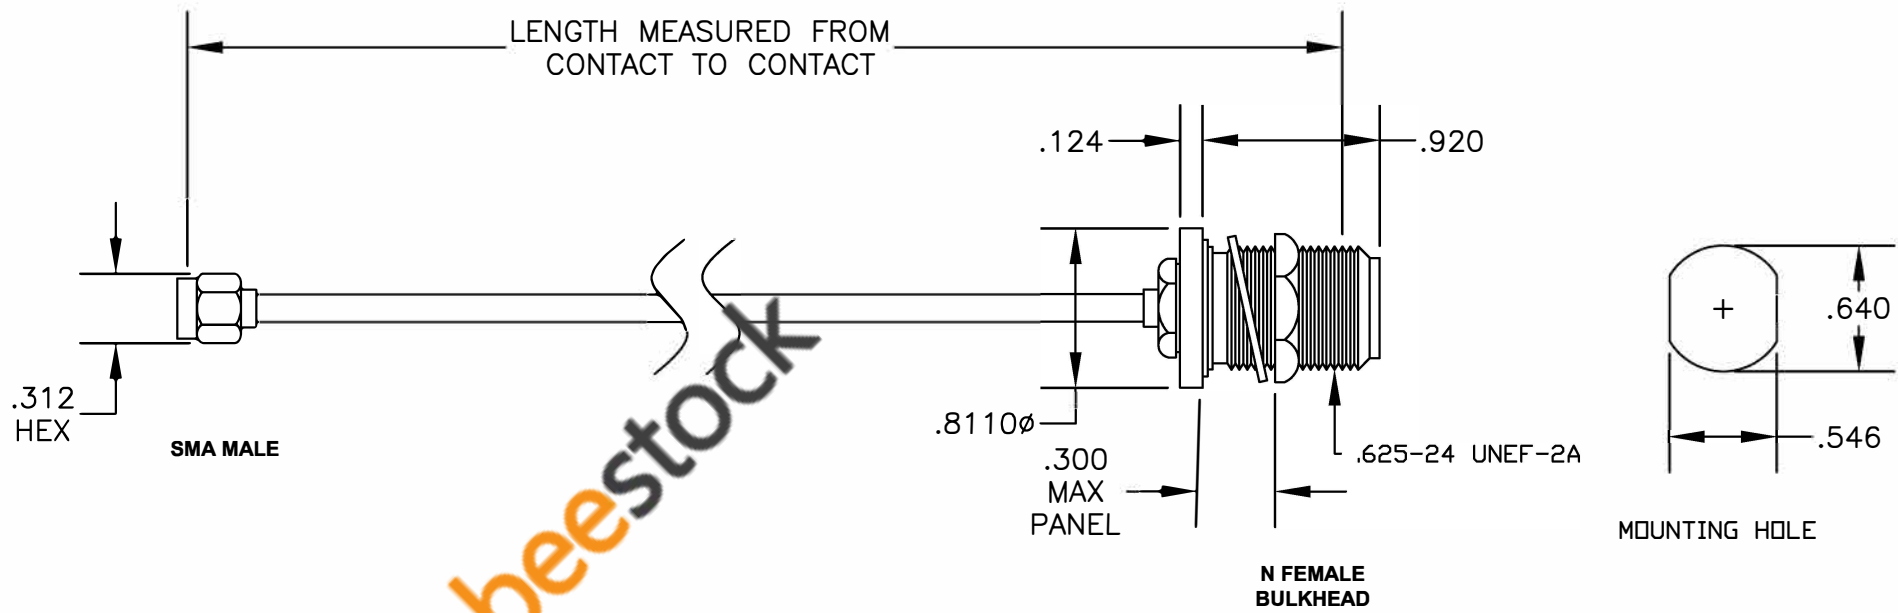

COMPONENTS	IMPEDANCE
SMA MALE	50 OHM
N FEMALE BULKHEAD	50 OHM

Standard Lengths	
-12	12"
-24	24"
-36	36"
-48	48"
-60	60"
-XXX	Custom Length in inches

8TH FLOOR, BUILDING 1, YONGFU SCIENCE AND TECHNOLOGY
CENTER INDUSTRIAL PARK, NANZHA DISTRICT 5,
HUMEN, 523900, DONGGUAN, GUANGDONG, CHINA

ebeestock
ESTABLISHED 2003

WEBSITE: www.ebeestock.com
EMAIL: sales@ebeestock.com
COAXIAL & FIBER OPTICS

DWG TITLE		DES.	
ET36161		CABLE ASSEMBLY, SMA MALE , TO N FEMALE BULKHEAD	
SIZE A	FSCMNO. 53919	CAD FILE 022807	SCALE N/A
NOTES:			
1. UNLESS OTHERWISE SPECIFIED ALL DIMENSIONS ARE NOMINAL.			
2. ALL SPECIFICATIONS ARE SUBJECT TO CHANGE WITHOUT NOTICE AT ANY TIME.			
3. DIMENSIONS ARE IN INCHES.			
4. LENGTH TOLERANCE IS ± 1.5% OR ±3/8", WHICHEVER IS GREATER.			