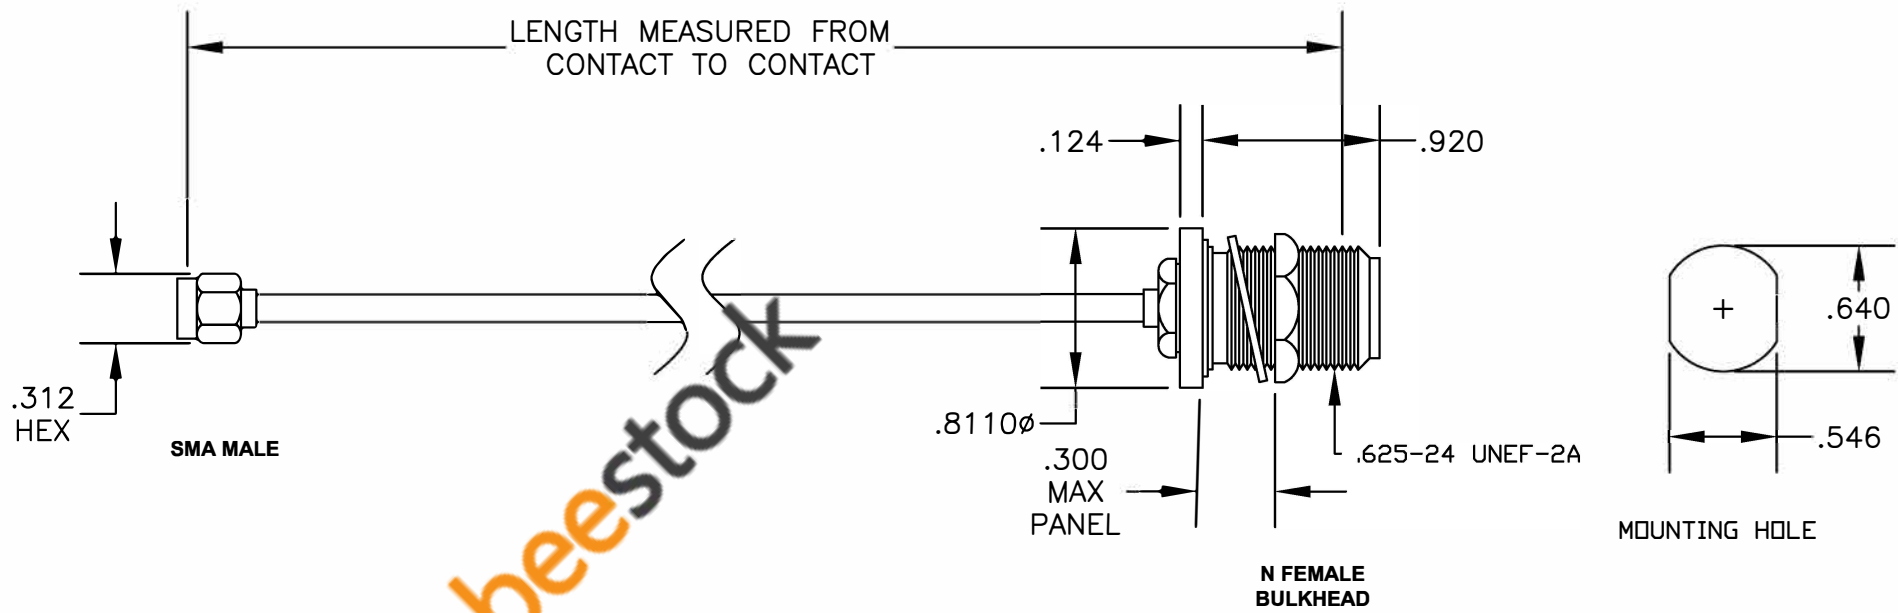

COMPONENTS	IMPEDANCE
SMA MALE	50 OHM
N FEMALE BULKHEAD	50 OHM

Standard Lengths	
-12	12"
-24	24"
-36	36"
-48	48"
-60	60"
-XXX	Custom Length in inches

8TH FLOOR, BUILDING 1, YONGFU SCIENCE AND TECHNOLOGY
CENTER INDUSTRIAL PARK, NANZHA DISTRICT 5,
HUMEN, 523900, DONGGUAN, GUANGDONG, CHINA

ebeestock
ESTABLISHED 2003

WEBSITE: www.ebeestock.com
EMAIL: sales@ebeestock.com
COAXIAL & FIBER OPTICS

DWG TITLE ET36162	DES. CABLE ASSEMBLY, SMA MALE , TO N FEMALE BULKHEAD
SIZE A FSCMNO. 53919	CAD FILE 022807 SCALE N/A 127

NOTES:
1. UNLESS OTHERWISE SPECIFIED ALL DIMENSIONS ARE NOMINAL.
2. ALL SPECIFICATIONS ARE SUBJECT TO CHANGE WITHOUT NOTICE AT ANY TIME.
3. DIMENSIONS ARE IN INCHES.
4. LENGTH TOLERANCE IS ± 1.5% OR ±3/8", WHICHEVER IS GREATER.