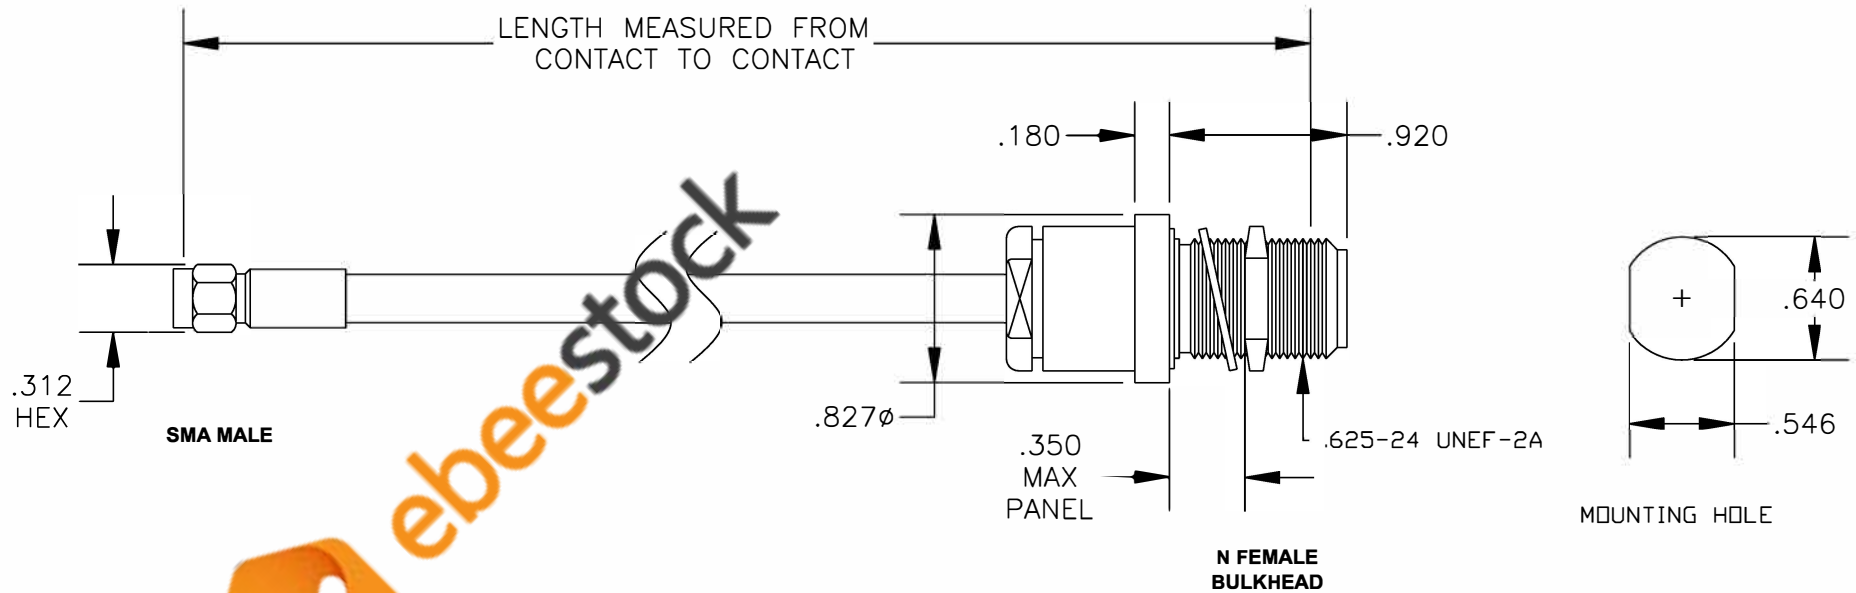

COMPONENTS	IMPEDANCE
SMA MALE	50 OHM
N FEMALE BULKHEAD	50 OHM
RG401/U	50 OHM

Standard Lengths	
-12	12"
-24	24"
-36	36"
-48	48"
-60	60"
-XXX	Custom Length in inches

8TH FLOOR, BUILDING 1, YONGFU SCIENCE AND TECHNOLOGY CENTER INDUSTRIAL PARK, NANZHA DISTRICT 5, HUMEN, 523900, DONGGUAN, GUANGDONG, CHINA
 WEBSITE: www.ebeestock.com
 EMAIL: sales@ebeestock.com
COAXIAL & FIBER OPTICS
 ESTABLISHED 2003

DWG TITLE	DES.
ET36229	CABLE ASSEMBLY, RG401/U, SMA MALE TO N FEMALE BULKHEAD (LEAD FREE)

REV. A	FSCM NO. 53919	CAD FILE 012508	SCALE N/A	SIZE A	147
--------	----------------	-----------------	-----------	--------	-----

- NOTES:**
- UNLESS OTHERWISE SPECIFIED ALL DIMENSIONS ARE NOMINAL.
 - ALL SPECIFICATIONS ARE SUBJECT TO CHANGE WITHOUT NOTICE AT ANY TIME.
 - DIMENSIONS ARE IN INCHES.
 - LENGTH TOLERANCE IS $\pm 1.5\%$ OR $\pm 3/8"$, WHICHEVER IS GREATER.