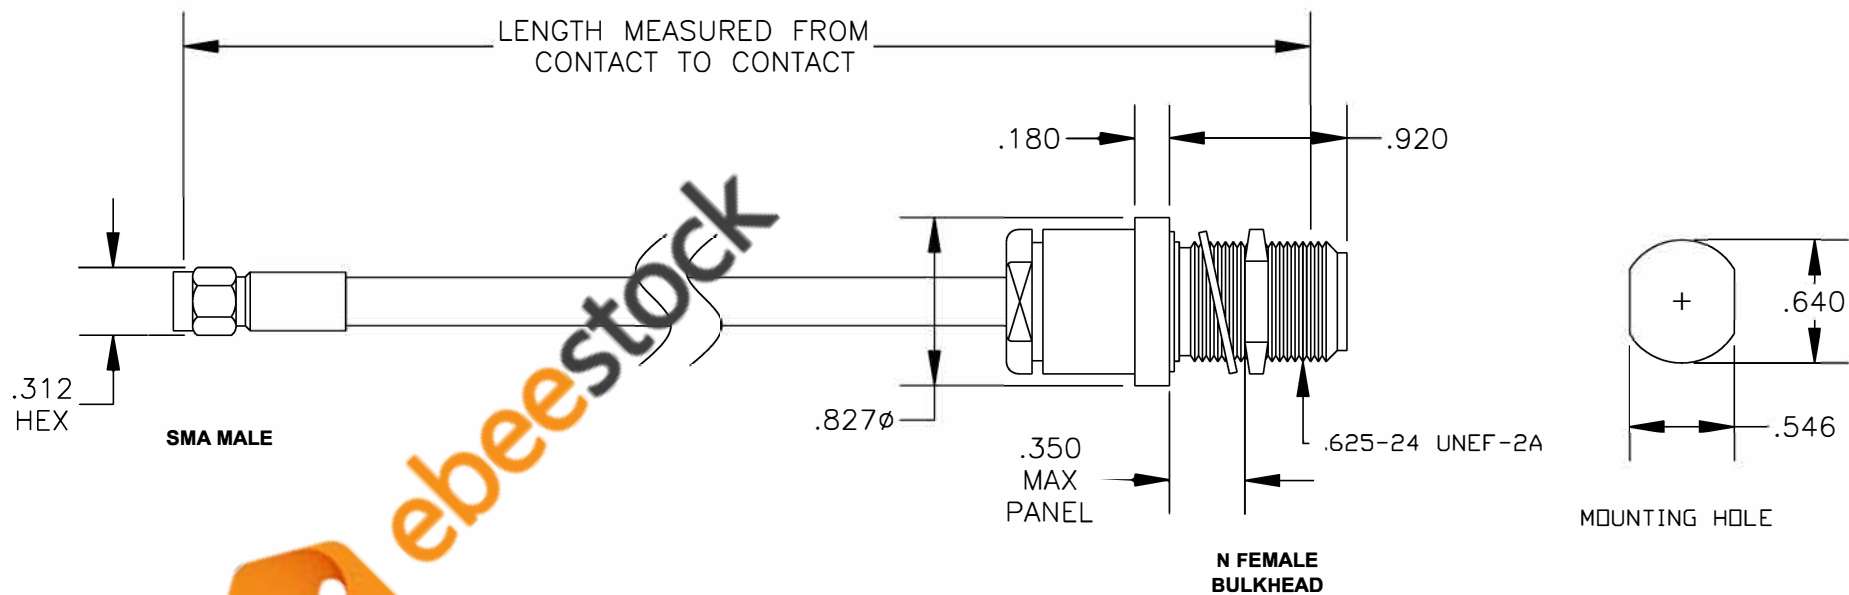

COMPONENTS	IMPEDANCE
SMA MALE	50 OHM
N FEMALE BULKHEAD	50 OHM
RG401/U	50 OHM

Standard Lengths	
-12	12"
-24	24"
-36	36"
-48	48"
-60	60"
-XXX	Custom Length in inches

8TH FLOOR, BUILDING 1, YONGFU SCIENCE AND TECHNOLOGY CENTER INDUSTRIAL PARK, NANZHA DISTRICT 5, HUMEN, 523900, DONGGUAN, GUANGDONG, CHINA
 WEBSITE: www.ebeestock.com
 EMAIL: sales@ebeestock.com
COAXIAL & FIBER OPTICS
 ESTABLISHED 2003

DWG TITLE	DES.
ET36230	CABLE ASSEMBLY, RG401/U, SMA MALE TO N FEMALE BULKHEAD (LEAD FREE)

REV. A	FSCM NO. 53919	CAD FILE 012508	SCALE N/A	SIZE A	147
--------	----------------	-----------------	-----------	--------	-----

- NOTES:**
- UNLESS OTHERWISE SPECIFIED ALL DIMENSIONS ARE NOMINAL.
 - ALL SPECIFICATIONS ARE SUBJECT TO CHANGE WITHOUT NOTICE AT ANY TIME.
 - DIMENSIONS ARE IN INCHES.
 - LENGTH TOLERANCE IS $\pm 1.5\%$ OR $\pm 3/8"$, WHICHEVER IS GREATER.