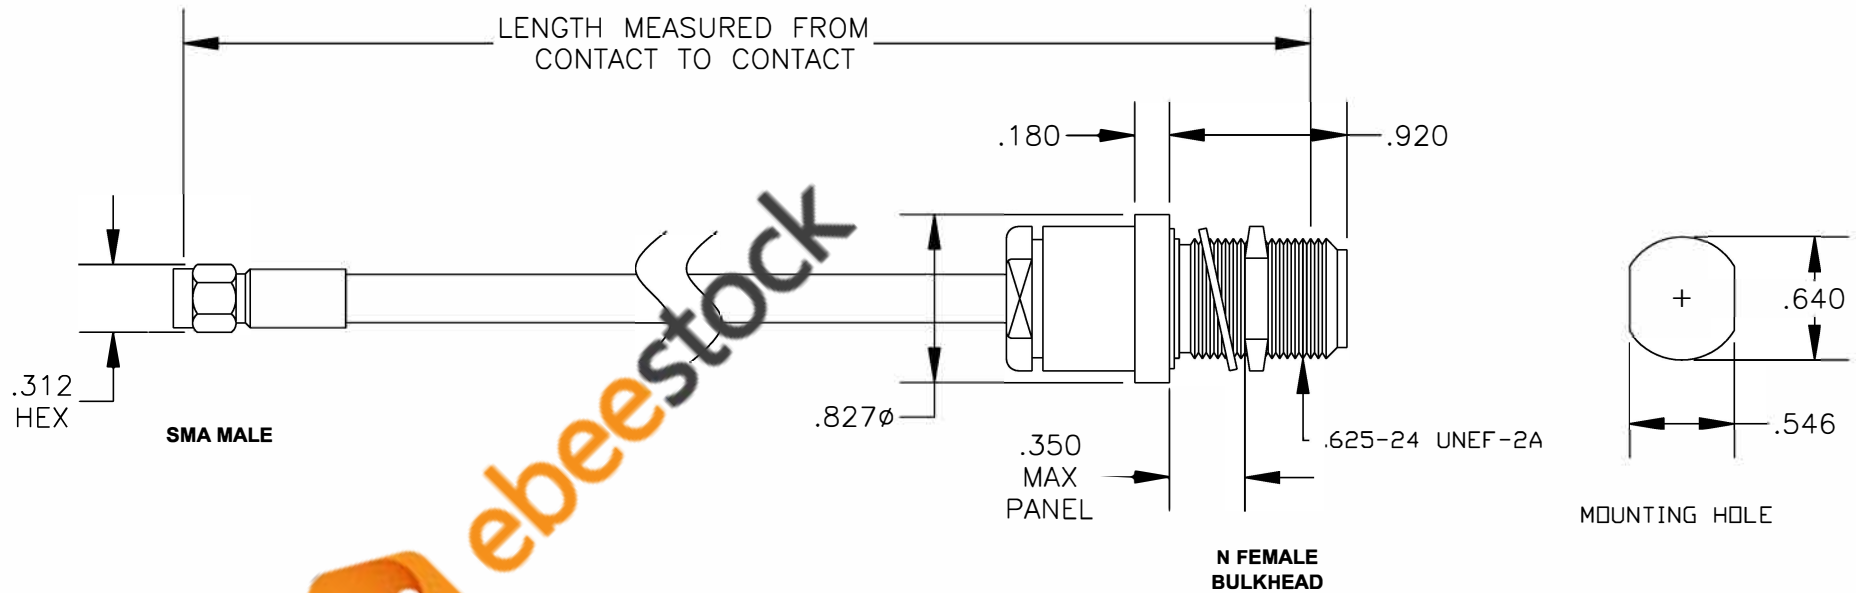

COMPONENTS	IMPEDANCE
SMA MALE	50 OHM
N FEMALE BULKHEAD	50 OHM
RG401/U	50 OHM

Standard Lengths	
-12	12"
-24	24"
-36	36"
-48	48"
-60	60"
-XXX	Custom Length in inches

8TH FLOOR, BUILDING 1, YONGFU SCIENCE AND TECHNOLOGY CENTER INDUSTRIAL PARK, NANZHA DISTRICT 5, HUMEN, 523900, DONGGUAN, GUANGDONG, CHINA
 WEBSITE: www.ebeestock.com
 EMAIL: sales@ebeestock.com
COAXIAL & FIBER OPTICS
 ESTABLISHED 2003

DWG TITLE	DES.
ET36233	CABLE ASSEMBLY, RG401/U, SMA MALE TO N FEMALE BULKHEAD (LEAD FREE)

REV. A	FSCM NO. 53919	CAD FILE 012508	SCALE N/A	SIZE A	147
--------	----------------	-----------------	-----------	--------	-----

- NOTES:
- UNLESS OTHERWISE SPECIFIED ALL DIMENSIONS ARE NOMINAL.
 - ALL SPECIFICATIONS ARE SUBJECT TO CHANGE WITHOUT NOTICE AT ANY TIME.
 - DIMENSIONS ARE IN INCHES.
 - LENGTH TOLERANCE IS $\pm 1.5\%$ OR $\pm 3/8"$, WHICHEVER IS GREATER.