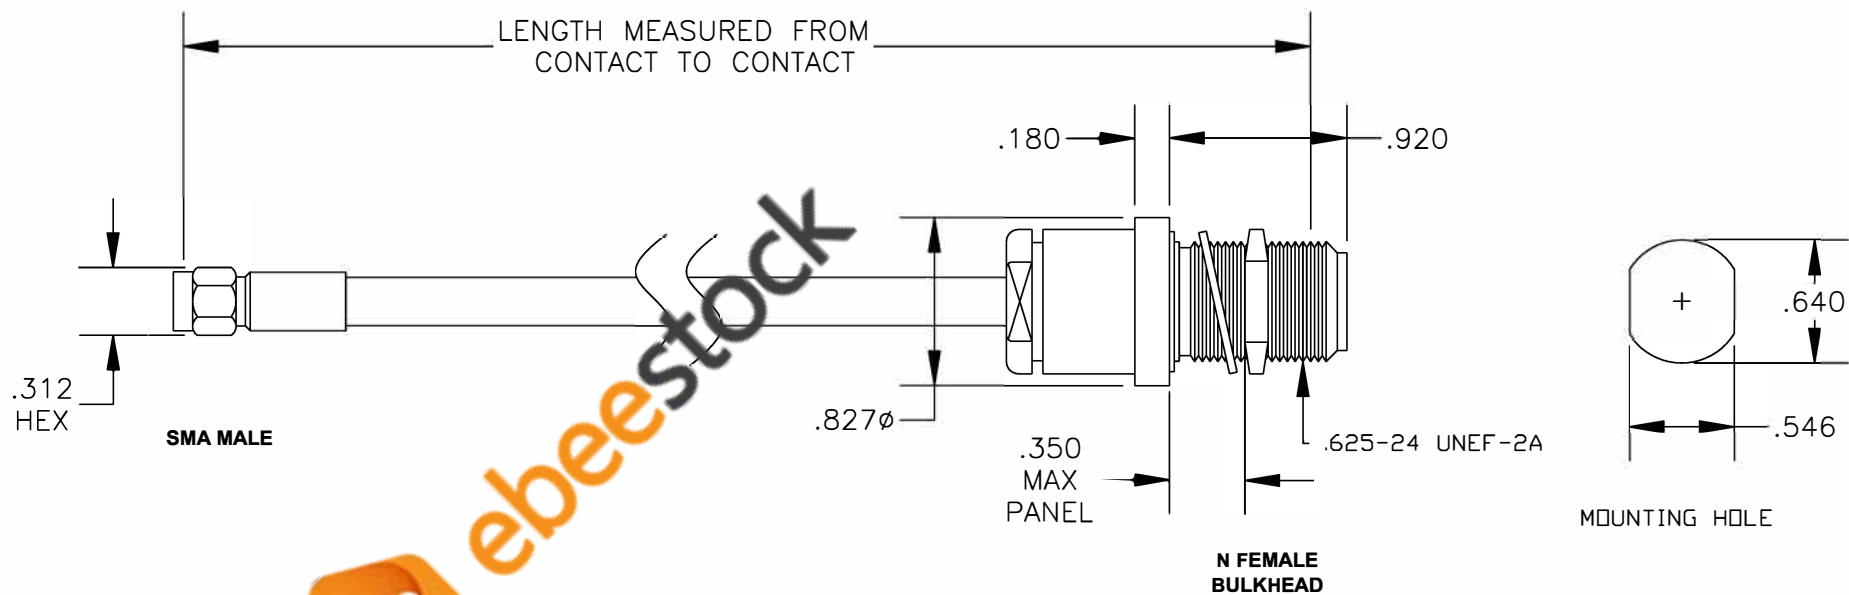

COMPONENTS	IMPEDANCE
SMA MALE	50 OHM
N FEMALE BULKHEAD	50 OHM
RG401/U	50 OHM

Standard Lengths	
-12	12"
-24	24"
-36	36"
-48	48"
-60	60"
-XXX	Custom Length in inches

8TH FLOOR, BUILDING 1, YONGFU SCIENCE AND TECHNOLOGY CENTER INDUSTRIAL PARK, NANZHA DISTRICT 5, HUMEN, 523900, DONGGUAN, GUANGDONG, CHINA
 WEBSITE: www.ebeestock.com
 EMAIL: sales@ebeestock.com
COAXIAL & FIBER OPTICS
 ESTABLISHED 2003

DWG TITLE	DES.
ET36235	CABLE ASSEMBLY, RG401/U, SMA MALE TO N FEMALE BULKHEAD (LEAD FREE)

REV. A	FSCM NO. 53919	CAD FILE 012508	SCALE N/A	SIZE A	147
--------	----------------	-----------------	-----------	--------	-----

- NOTES:
- UNLESS OTHERWISE SPECIFIED ALL DIMENSIONS ARE NOMINAL.
 - ALL SPECIFICATIONS ARE SUBJECT TO CHANGE WITHOUT NOTICE AT ANY TIME.
 - DIMENSIONS ARE IN INCHES.
 - LENGTH TOLERANCE IS $\pm 1.5\%$ OR $\pm 3/8"$, WHICHEVER IS GREATER.