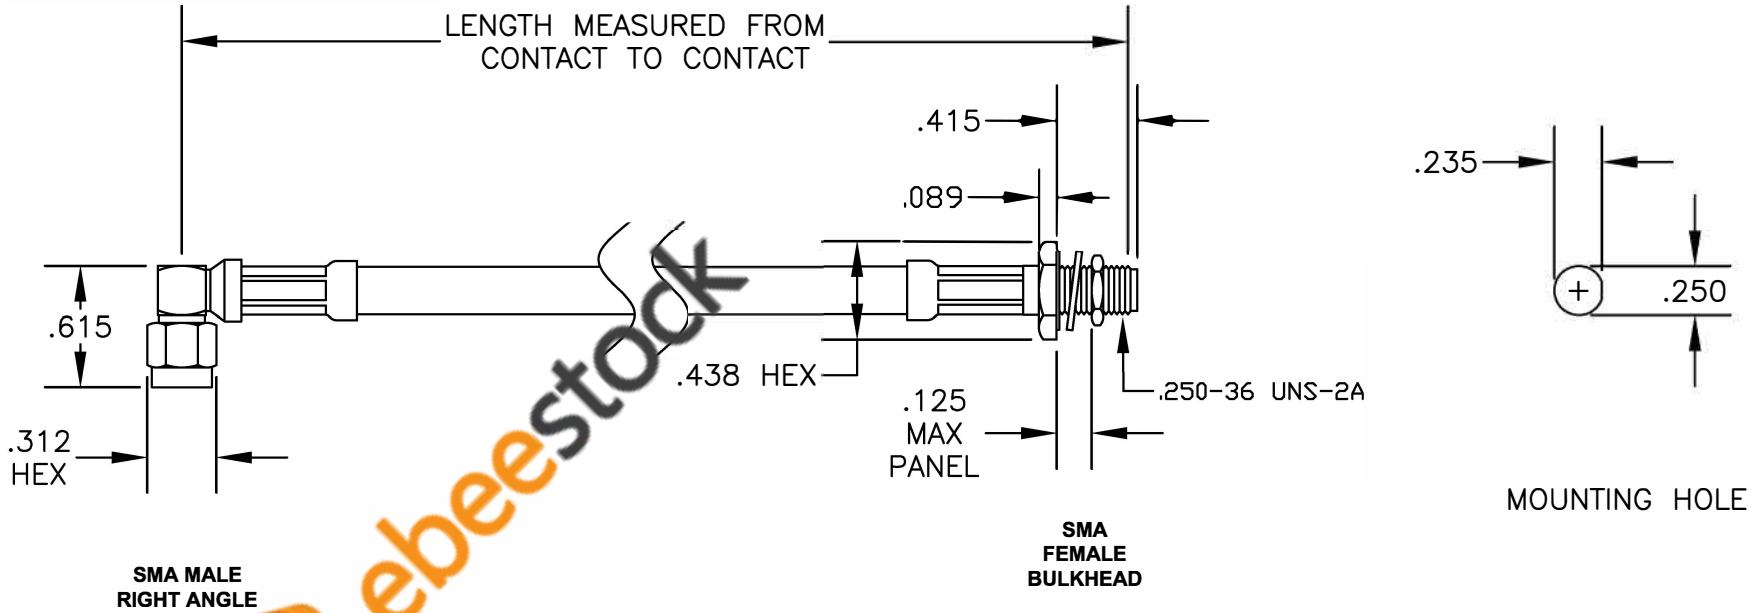

COMPONENTS	IMPEDANCE
SMA MALE RIGHT ANGLE	50 OHM
SMA FEMALE BULKHEAD	50 OHM
RG59B/U-BLACK	75 OHM

Standard Lengths	
-12	12"
-24	24"
-36	36"
-48	48"
-60	60"
-XXX	Custom Length in inches

8TH FLOOR, BUILDING 1, YONGFU SCIENCE AND TECHNOLOGY CENTER INDUSTRIAL PARK, NANZHA DISTRICT 5, HUMEN, 523900, DONGGUAN, GUANGDONG, CHINA
 WEBSITE: www.ebeestock.com
 EMAIL: sales@ebeestock.com
 ESTABLISHED 2003 COAXIAL & FIBER OPTICS

DWG TITLE	ET36250			
DES.	CABLE ASSEMBLY, RG59B/U-BLACK, SMA MALE RIGHT ANGLE TO SMA FEMALE BULKHEAD			
SIZE A	FSCM NO. 53919	CAD FILE 061907	SCALE N/A	127

- NOTES:
- UNLESS OTHERWISE SPECIFIED ALL DIMENSIONS ARE NOMINAL.
 - ALL SPECIFICATIONS ARE SUBJECT TO CHANGE WITHOUT NOTICE AT ANY TIME.
 - DIMENSIONS ARE IN INCHES.
 - LENGTH TOLERANCE IS $\pm 1.5\%$ OR $\pm 3/8"$, WHICHEVER IS GREATER.