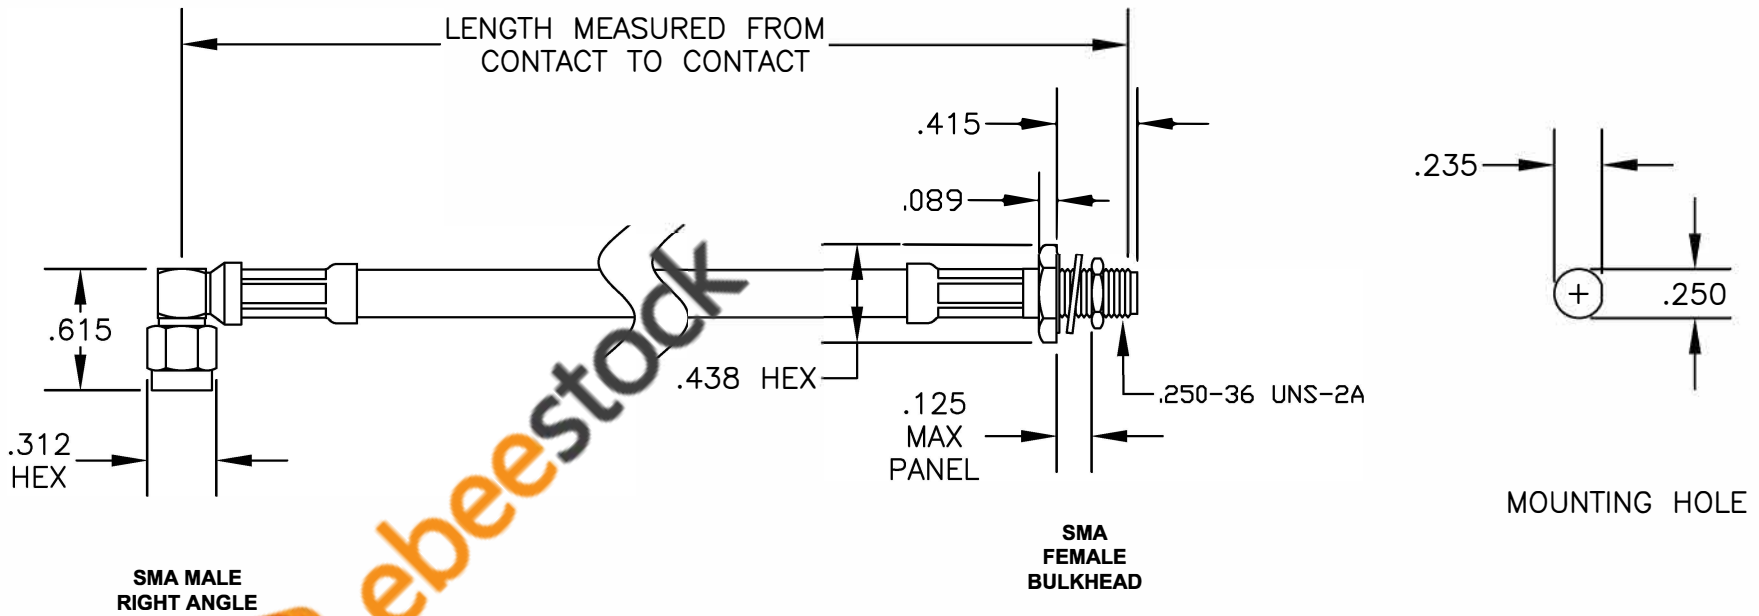

COMPONENTS	IMPEDANCE
SMA MALE RIGHT ANGLE	50 OHM
SMA FEMALE BULKHEAD	50 OHM
RG59B/U-BLACK	75 OHM

Standard Lengths	
-12	12"
-24	24"
-36	36"
-48	48"
-60	60"
-XXX	Custom Length in inches

**8TH FLOOR, BUILDING 1, YONGFU SCIENCE AND TECHNOLOGY CENTER INDUSTRIAL PARK, NANZHA DISTRICT 5, HUMEN, 523900, DONGGUAN, GUANGDONG, CHINA**  
 WEBSITE: [www.ebeestock.com](http://www.ebeestock.com)  
 EMAIL: [sales@ebeestock.com](mailto:sales@ebeestock.com)  
 ESTABLISHED 2003 COAXIAL & FIBER OPTICS

DWG TITLE	DES. CABLE ASSEMBLY, RG59B/U-BLACK, SMA MALE RIGHT ANGLE TO SMA FEMALE BULKHEAD		
<b>ET36251</b>			
SIZE A	FSCM NO. 53919	CAD FILE 061907	SCALE N/A

**NOTES:**  
 1. UNLESS OTHERWISE SPECIFIED ALL DIMENSIONS ARE NOMINAL.  
 2. ALL SPECIFICATIONS ARE SUBJECT TO CHANGE WITHOUT NOTICE AT ANY TIME.  
 3. DIMENSIONS ARE IN INCHES.  
 4. LENGTH TOLERANCE IS  $\pm 1.5\%$  OR  $\pm 3/8"$ , WHICHEVER IS GREATER.