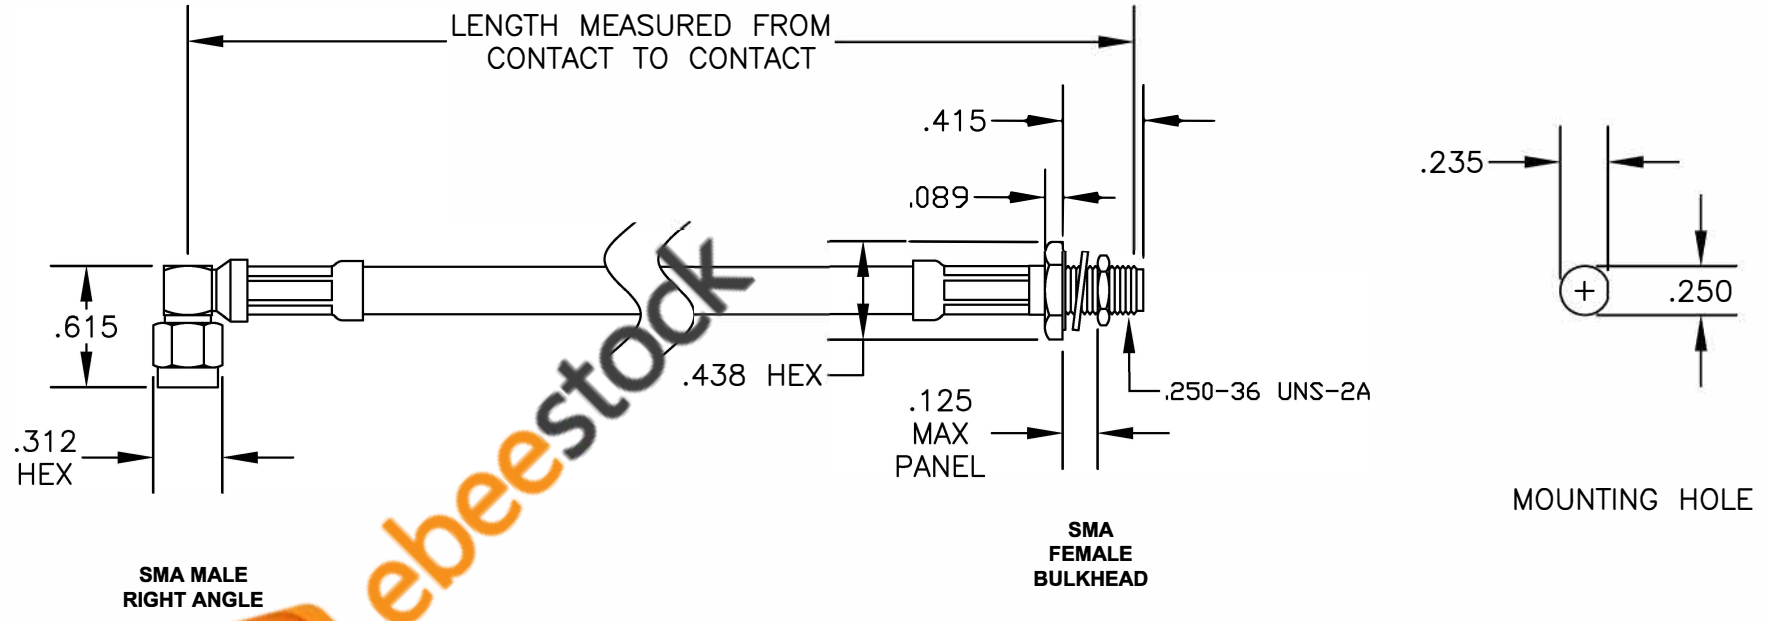

COMPONENTS	IMPEDANCE
SMA MALE RIGHT ANGLE	50 OHM
SMA FEMALE BULKHEAD	50 OHM
RG59B/U-BLACK	75 OHM

Standard Lengths	
-12	12"
-24	24"
-36	36"
-48	48"
-60	60"
-XXX	Custom Length in inches

8TH FLOOR, BUILDING 1, YONGFU SCIENCE AND TECHNOLOGY CENTER INDUSTRIAL PARK, NANZHA DISTRICT 5, HUMEN, 523900, DONGGUAN, GUANGDONG, CHINA
 WEBSITE: www.ebeestock.com
 EMAIL: sales@ebeestock.com
 ESTABLISHED 2003 COAXIAL & FIBER OPTICS

DWG TITLE	DES. CABLE ASSEMBLY, RG59B/U-BLACK, SMA MALE RIGHT ANGLE TO SMA FEMALE BULKHEAD			
ET36252				
SIZE A	FSCM NO. 53919	CAD FILE 061907	SCALE N/A	127

NOTES:
 1. UNLESS OTHERWISE SPECIFIED ALL DIMENSIONS ARE NOMINAL.
 2. ALL SPECIFICATIONS ARE SUBJECT TO CHANGE WITHOUT NOTICE AT ANY TIME.
 3. DIMENSIONS ARE IN INCHES.
 4. LENGTH TOLERANCE IS $\pm 1.5\%$ OR $\pm 3/8"$, WHICHEVER IS GREATER.