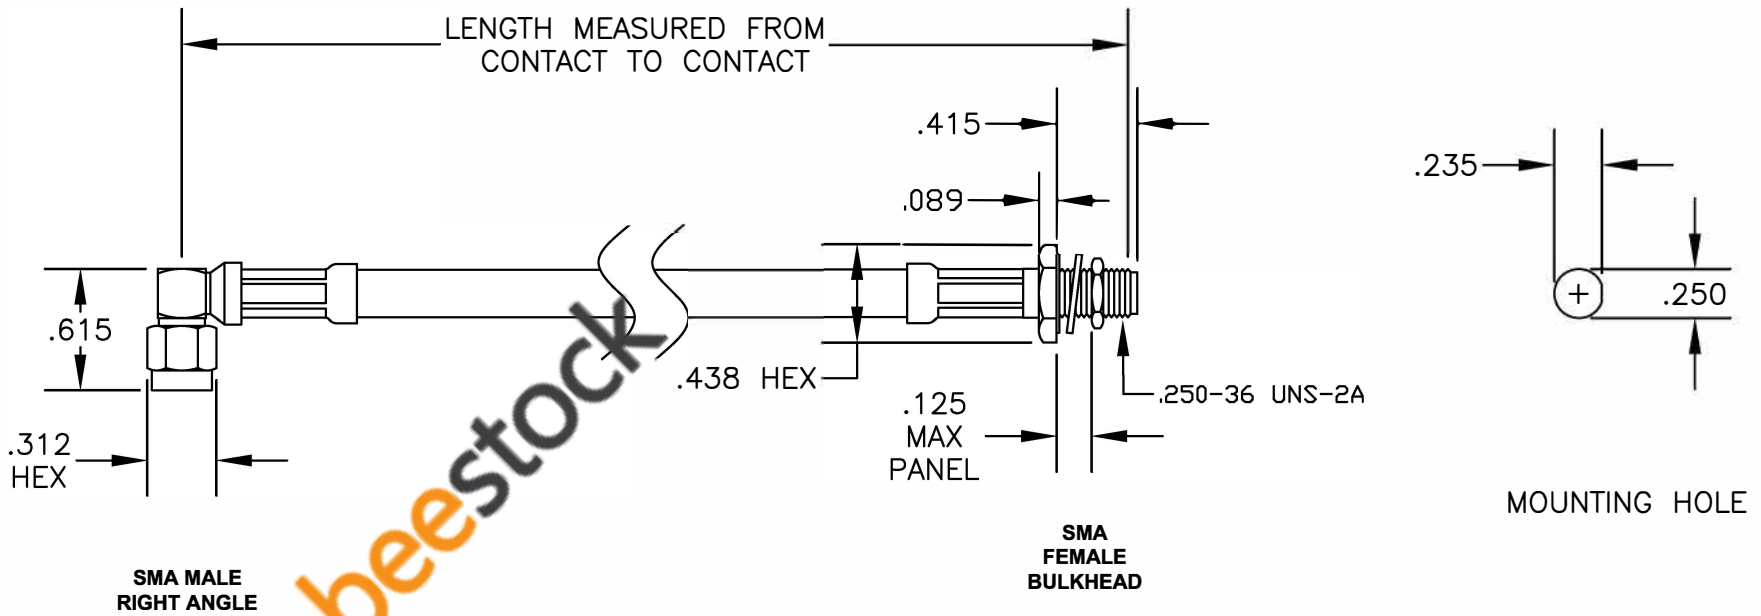

COMPONENTS	IMPEDANCE
SMA MALE RIGHT ANGLE	50 OHM
SMA FEMALE BULKHEAD	50 OHM
RG59B/U-BLACK	75 OHM

Standard Lengths	
-12	12"
-24	24"
-36	36"
-48	48"
-60	60"
-XXX	Custom Length in inches

ebeestock

8TH FLOOR, BUILDING 1, YONGFU SCIENCE AND TECHNOLOGY CENTER INDUSTRIAL PARK, MANZHA DISTRICT 5, HUMEN, 523900, DONGGUAN, GUANGDONG, CHINA

WEBSITE: www.ebeestock.com
EMAIL: sales@ebeestock.com

ESTABLISHED 2003

COAXIAL & FIBER OPTICS

DWG TITLE <div style="font-size: 1.5em; font-weight: bold; color: blue; text-align: center;">ET36254</div>	DES. CABLE ASSEMBLY, RG59B/U-BLACK, SMA MALE RIGHT ANGLE TO SMA FEMALE BULKHEAD
SIZE A FSCM NO. 53919	CAD FILE 061907 SCALE N/A 127

NOTES:

1. UNLESS OTHERWISE SPECIFIED ALL DIMENSIONS ARE NOMINAL.
2. ALL SPECIFICATIONS ARE SUBJECT TO CHANGE WITHOUT NOTICE AT ANY TIME.
3. DIMENSIONS ARE IN INCHES.
4. LENGTH TOLERANCE IS $\pm 1.5\%$ OR $\pm 3/8"$, WHICHEVER IS GREATER.