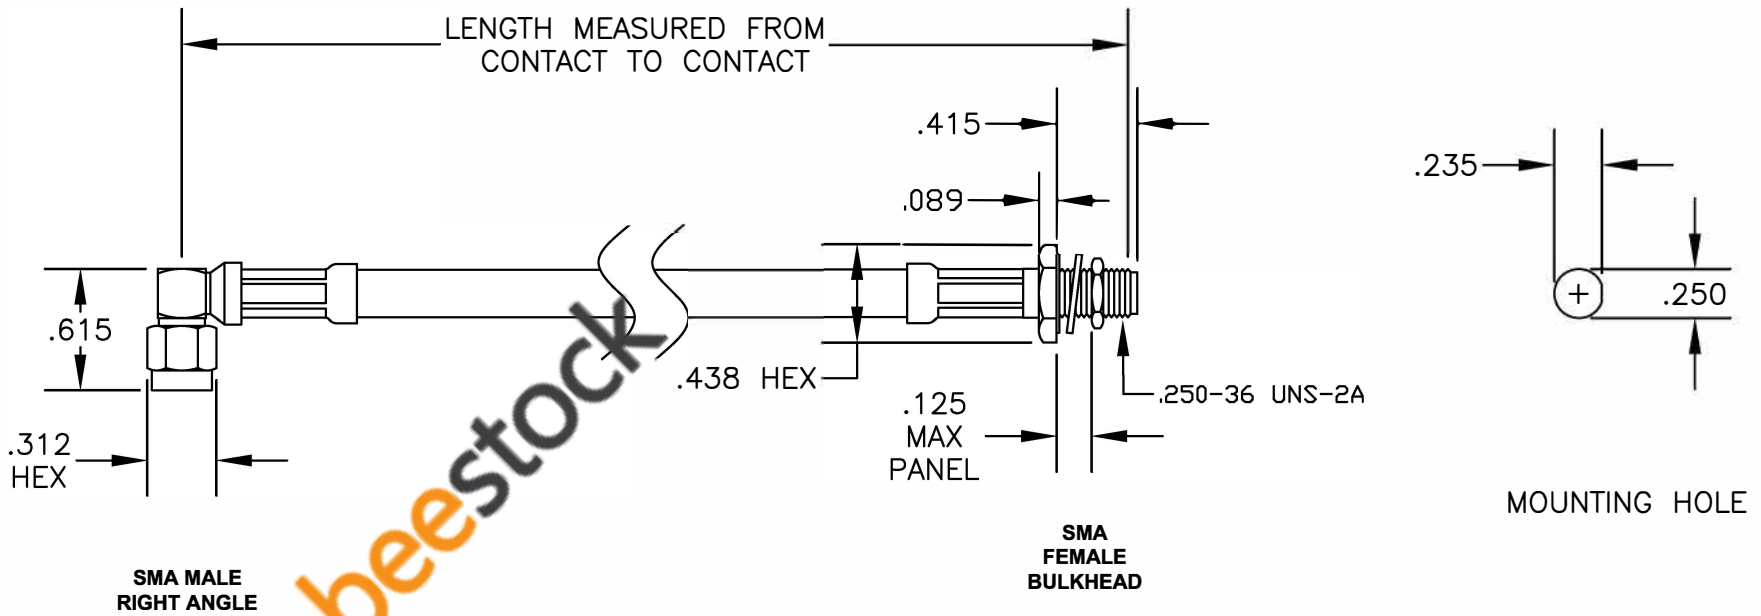

COMPONENTS	IMPEDANCE
SMA MALE RIGHT ANGLE	50 OHM
SMA FEMALE BULKHEAD	50 OHM
RG59B/U-BLACK	75 OHM

Standard Lengths	
-12	12"
-24	24"
-36	36"
-48	48"
-60	60"
-XXX	Custom Length in inches

ebeestock

8TH FLOOR, BUILDING 1, YONGFU SCIENCE AND TECHNOLOGY
CENTER INDUSTRIAL PARK, MANZHA DISTRICT 5,
HUMEN, 523900, DONGGUAN, GUANGDONG, CHINA

WEBSITE: www.ebeestock.com
EMAIL: sales@ebeestock.com

ESTABLISHED 2003

COAXIAL & FIBER OPTICS

DWG TITLE <div style="font-size: 1.5em; font-weight: bold; color: blue; text-align: center;">ET36255</div>	DES. CABLE ASSEMBLY, RG59B/U-BLACK, SMA MALE RIGHT ANGLE TO SMA FEMALE BULKHEAD
SIZE A FSCM NO. 53919	CAD FILE 061907 SCALE N/A 127

NOTES:

1. UNLESS OTHERWISE SPECIFIED ALL DIMENSIONS ARE NOMINAL.
2. ALL SPECIFICATIONS ARE SUBJECT TO CHANGE WITHOUT NOTICE AT ANY TIME.
3. DIMENSIONS ARE IN INCHES.
4. LENGTH TOLERANCE IS $\pm 1.5\%$ OR $\pm 3/8"$, WHICHEVER IS GREATER.