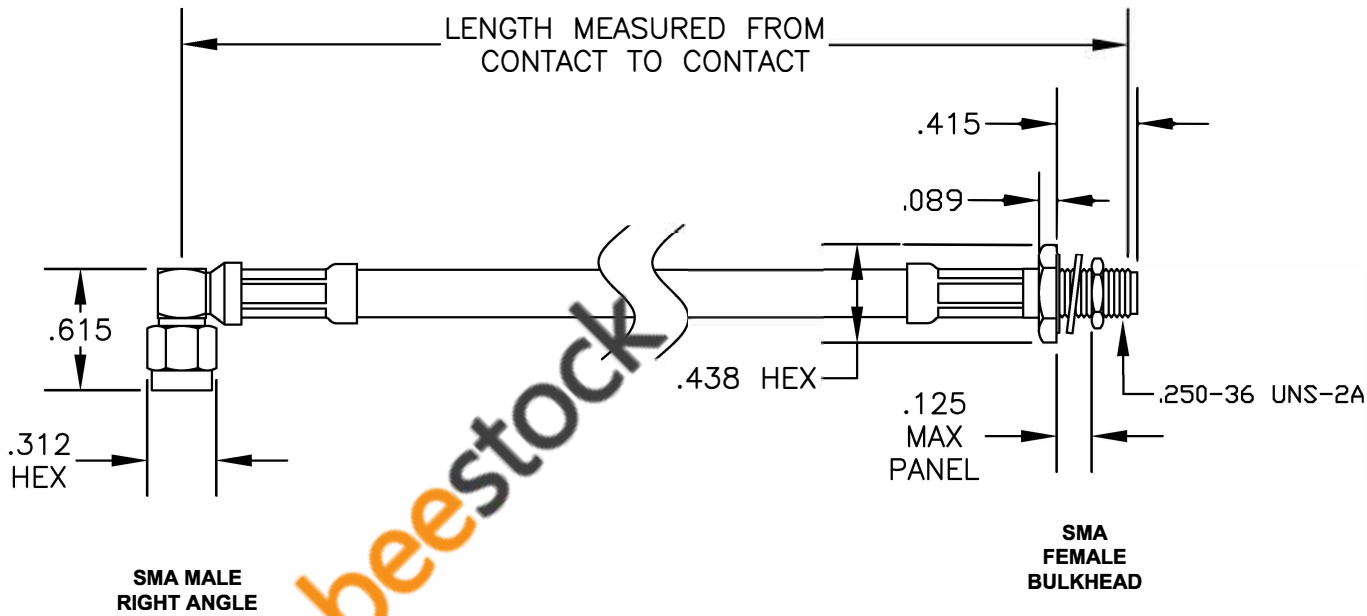

COMPONENTS	IMPEDANCE
SMA MALE RIGHT ANGLE	50 OHM
SMA FEMALE BULKHEAD	50 OHM
RG59B/U-BLACK	75 OHM

Standard Lengths	
-12	12"
-24	24"
-36	36"
-48	48"
-60	60"
-XXX	Custom Length in inches

MOUNTING HOLE

ebeestock

ESTABLISHED 2003

**COAXIAL & FIBER OPTICS**

<p>DWG TITLE</p> <p style="font-size: 1.5em; color: blue; text-align: center;">ET36256</p>	<p>DES. CABLE ASSEMBLY, RG59B/U-BLACK, SMA MALE RIGHT ANGLE TO SMA FEMALE BULKHEAD</p>			
<p>SIZE A</p>	<p>FSCM NO. 53919</p>	<p>CAD FILE 061907</p>	<p>SCALE N/A</p>	<p>127</p>

**NOTES:**  
 1. UNLESS OTHERWISE SPECIFIED ALL DIMENSIONS ARE NOMINAL.  
 2. ALL SPECIFICATIONS ARE SUBJECT TO CHANGE WITHOUT NOTICE AT ANY TIME.  
 3. DIMENSIONS ARE IN INCHES.  
 4. LENGTH TOLERANCE IS ± 1.5% OR ±3/8", WHICHEVER IS GREATER.