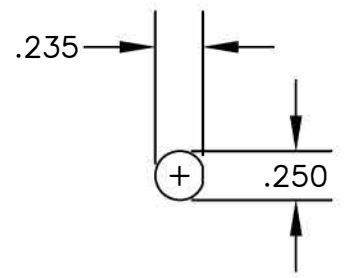

COMPONENTS	IMPEDANCE
SMA MALE RIGHT ANGLE	50 OHM
SMA FEMALE BULKHEAD	50 OHM
RG59B/U-BLACK	75 OHM

Standard Lengths	
-12	12"
-24	24"
-36	36"
-48	48"
-60	60"
-XXX	Custom Length in inches

MOUNTING HOLE

ebeestock

ESTABLISHED 2003

**COAXIAL & FIBER OPTICS**

<p>DWG TITLE</p> <p style="font-size: 1.5em; color: blue; text-align: center;">ET36256</p>	<p>DES. CABLE ASSEMBLY, RG59B/U-BLACK, SMA MALE RIGHT ANGLE TO SMA FEMALE BULKHEAD</p>			
<p>SIZE A</p>	<p>FSCM NO. 53919</p>	<p>CAD FILE 061907</p>	<p>SCALE N/A</p>	<p>127</p>

**NOTES:**  
 1. UNLESS OTHERWISE SPECIFIED ALL DIMENSIONS ARE NOMINAL.  
 2. ALL SPECIFICATIONS ARE SUBJECT TO CHANGE WITHOUT NOTICE AT ANY TIME.  
 3. DIMENSIONS ARE IN INCHES.  
 4. LENGTH TOLERANCE IS ± 1.5% OR ±3/8", WHICHEVER IS GREATER.