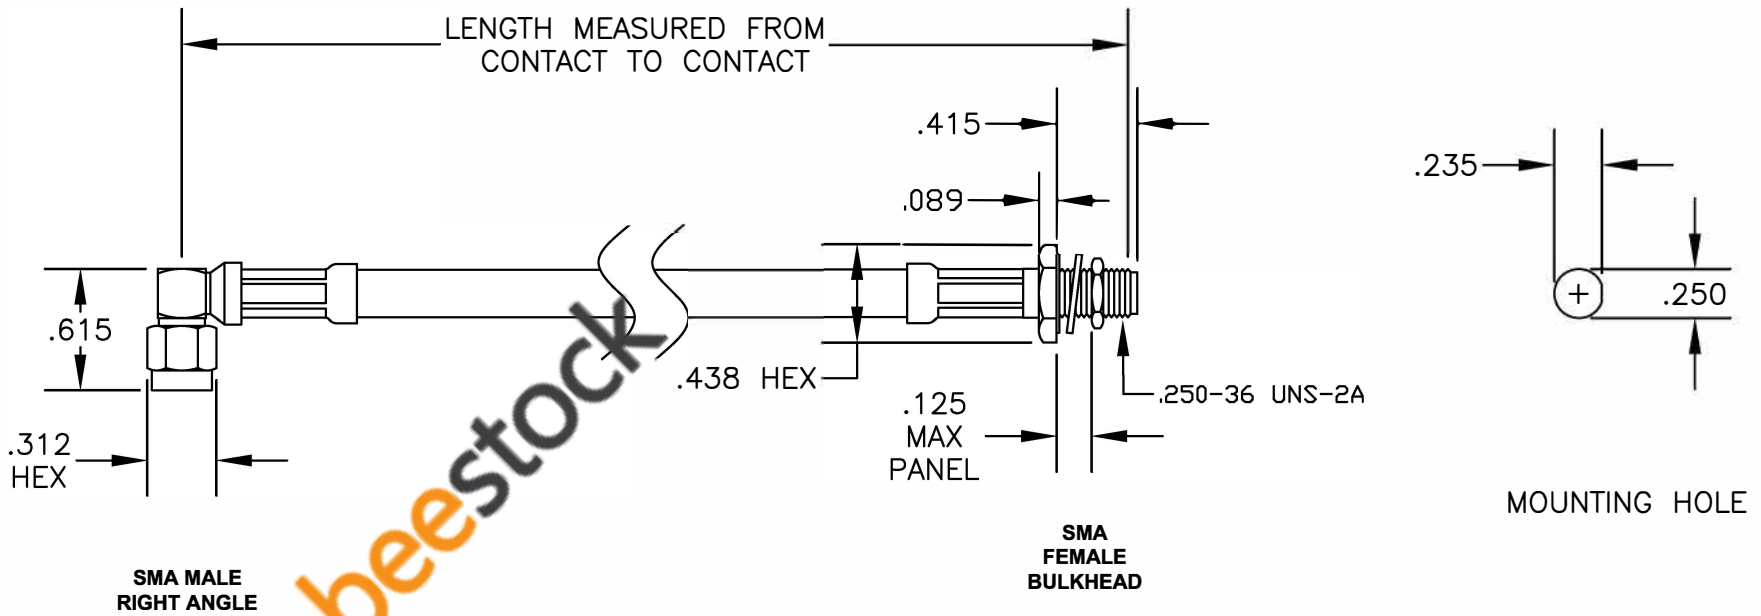

COMPONENTS	IMPEDANCE
SMA MALE RIGHT ANGLE	50 OHM
SMA FEMALE BULKHEAD	50 OHM
RG59B/U-BLACK	75 OHM

Standard Lengths	
-12	12"
-24	24"
-36	36"
-48	48"
-60	60"
-XXX	Custom Length in inches

ebeestock

 <p>8TH FLOOR, BUILDING 1, YONGFU SCIENCE AND TECHNOLOGY CENTER INDUSTRIAL PARK, MANZHA DISTRICT 5, HUMEN, 523900, DONGGUAN, GUANGDONG, CHINA</p> <p>WEBSITE: www.ebeestock.com EMAIL: sales@ebeestock.com</p> <p>ESTABLISHED 2003</p> <p>COAXIAL & FIBER OPTICS</p>				
DWG TITLE	DES.			
ET36257	CABLE ASSEMBLY, RG59B/U-BLACK, SMA MALE RIGHT ANGLE TO SMA FEMALE BULKHEAD			
SIZE A	FSCM NO. 53919	CAD FILE 061907	SCALE N/A	127
<p>NOTES:</p> <ol style="list-style-type: none"> UNLESS OTHERWISE SPECIFIED ALL DIMENSIONS ARE NOMINAL. ALL SPECIFICATIONS ARE SUBJECT TO CHANGE WITHOUT NOTICE AT ANY TIME. DIMENSIONS ARE IN INCHES. LENGTH TOLERANCE IS $\pm 1.5\%$ OR $\pm 3/8"$, WHICHEVER IS GREATER. 				