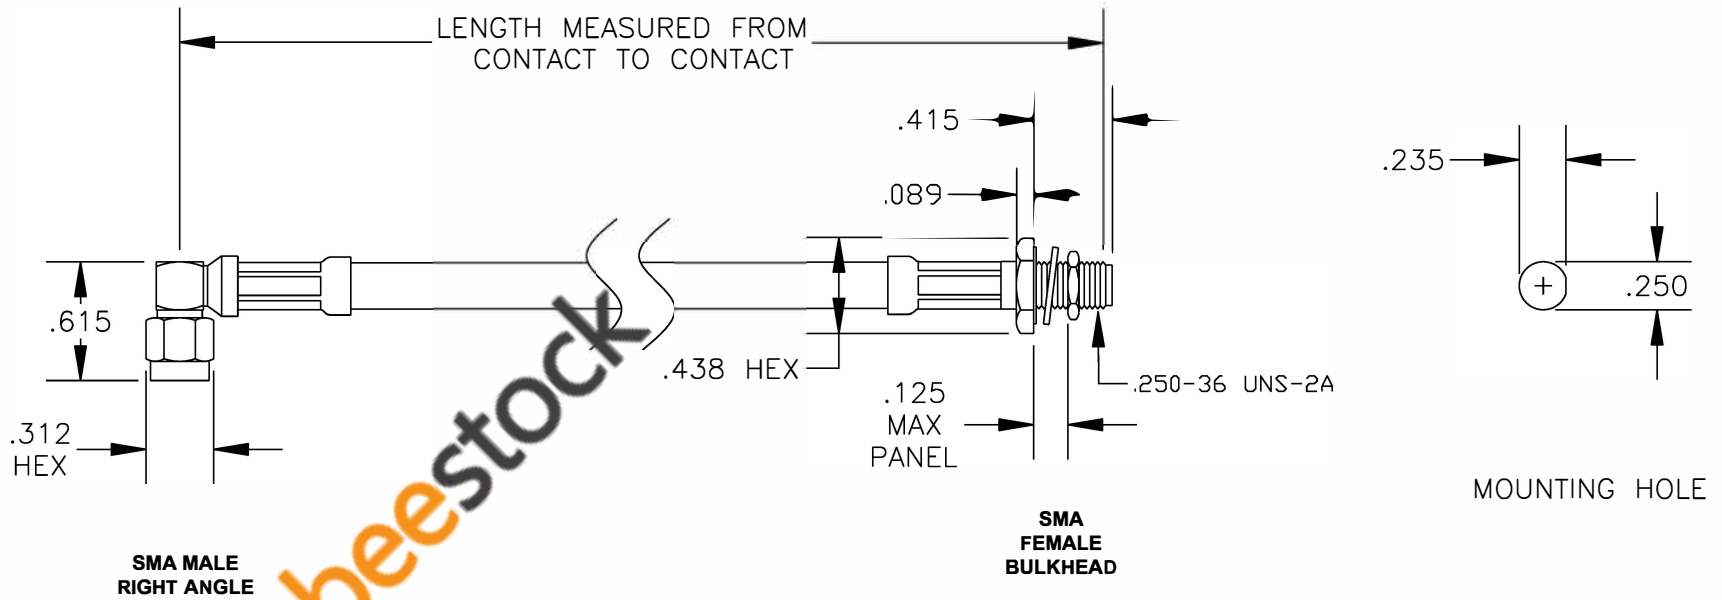

COMPONENTS	IMPEDANCE
SMA MALE RIGHT ANGLE	
SMA FEMALE BULKHEAD	
RG59B/U-BLACK	

Standard Lengths	
-12	12"
-24	24"
-36	36"
-48	48"
-60	60"
-XXX	Custom Length in inches

ebeestock

 <p>8TH FLOOR, BUILDING 1, YONGFU SCIENCE AND TECHNOLOGY CENTER INDUSTRIAL PARK, NANZHA DISTRICT 5, HUMEN, 523900, DONGGUAN, GUANGDONG, CHINA</p> <p>WEBSITE: <a href="http://www.ebeestock.com">www.ebeestock.com</a> EMAIL: <a href="mailto:sales@ebeestock.com">sales@ebeestock.com</a></p> <p>ESTABLISHED 2003</p> <p>COAXIAL &amp; FIBER OPTICS</p>				
DWG TITLE	DES.			
<b>ET36258</b>	CABLE ASSEMBLY, RG59B/U-BLACK, SMA MALE RIGHT ANGLE TO SMA FEMALE BULKHEAD (LEAD FREE)			
REV. A	FSCM NO. 53919	CAD FILE 012508	SCALE N/A	SIZE A 147

- NOTES:
- UNLESS OTHERWISE SPECIFIED ALL DIMENSIONS ARE NOMINAL.
  - ALL SPECIFICATIONS ARE SUBJECT TO CHANGE WITHOUT NOTICE AT ANY TIME.
  - DIMENSIONS ARE IN INCHES.
  - LENGTH TOLERANCE IS  $\pm 1.5\%$  OR  $\pm 3/8"$ , WHICHEVER IS GREATER.