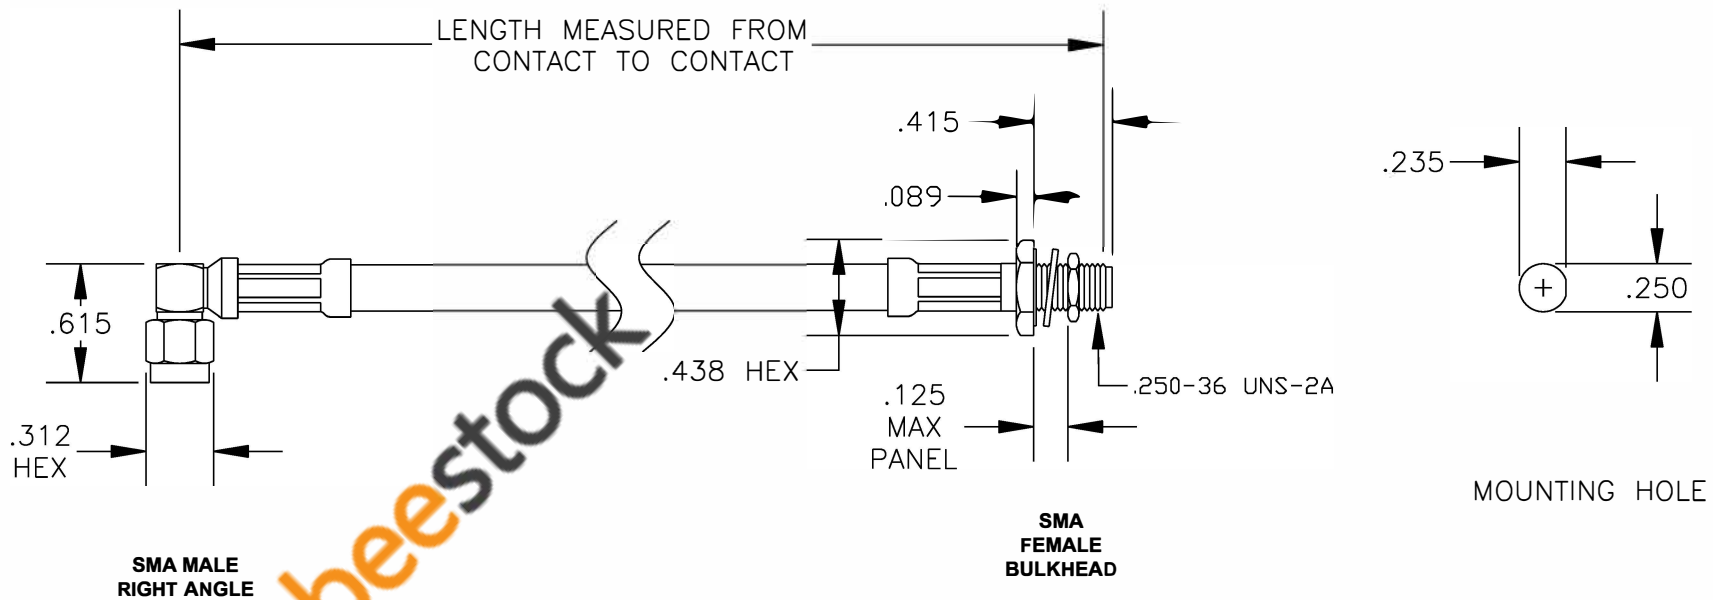

COMPONENTS	IMPEDANCE
SMA MALE RIGHT ANGLE	
SMA FEMALE BULKHEAD	
RG59B/U-BLACK	

Standard Lengths	
-12	12"
-24	24"
-36	36"
-48	48"
-60	60"
-XXX	Custom Length in inches

ebeestock

 <p>8TH FLOOR, BUILDING 1, YONGFU SCIENCE AND TECHNOLOGY CENTER INDUSTRIAL PARK, NANZHA DISTRICT 5, HUMEN, 523900, DONGGUAN, GUANGDONG, CHINA</p> <p>WEBSITE: www.ebeestock.com EMAIL: sales@ebeestock.com</p> <p>ESTABLISHED 2003</p> <p>COAXIAL & FIBER OPTICS</p>	
<p>DWG TITLE</p> <p>ET36259</p>	<p>DES. CABLE ASSEMBLY, RG59B/U-BLACK, SMA MALE RIGHT ANGLE TO SMA FEMALE BULKHEAD (LEAD FREE)</p>
<p>REV. A</p> <p>FSCM NO. 53919</p>	<p>CAD FILE 012508</p> <p>SCALE N/A</p> <p>SIZE A 147</p>

- NOTES:
1. UNLESS OTHERWISE SPECIFIED ALL DIMENSIONS ARE NOMINAL.
 2. ALL SPECIFICATIONS ARE SUBJECT TO CHANGE WITHOUT NOTICE AT ANY TIME.
 3. DIMENSIONS ARE IN INCHES.
 4. LENGTH TOLERANCE IS $\pm 1.5\%$ OR $\pm 3/8"$, WHICHEVER IS GREATER.