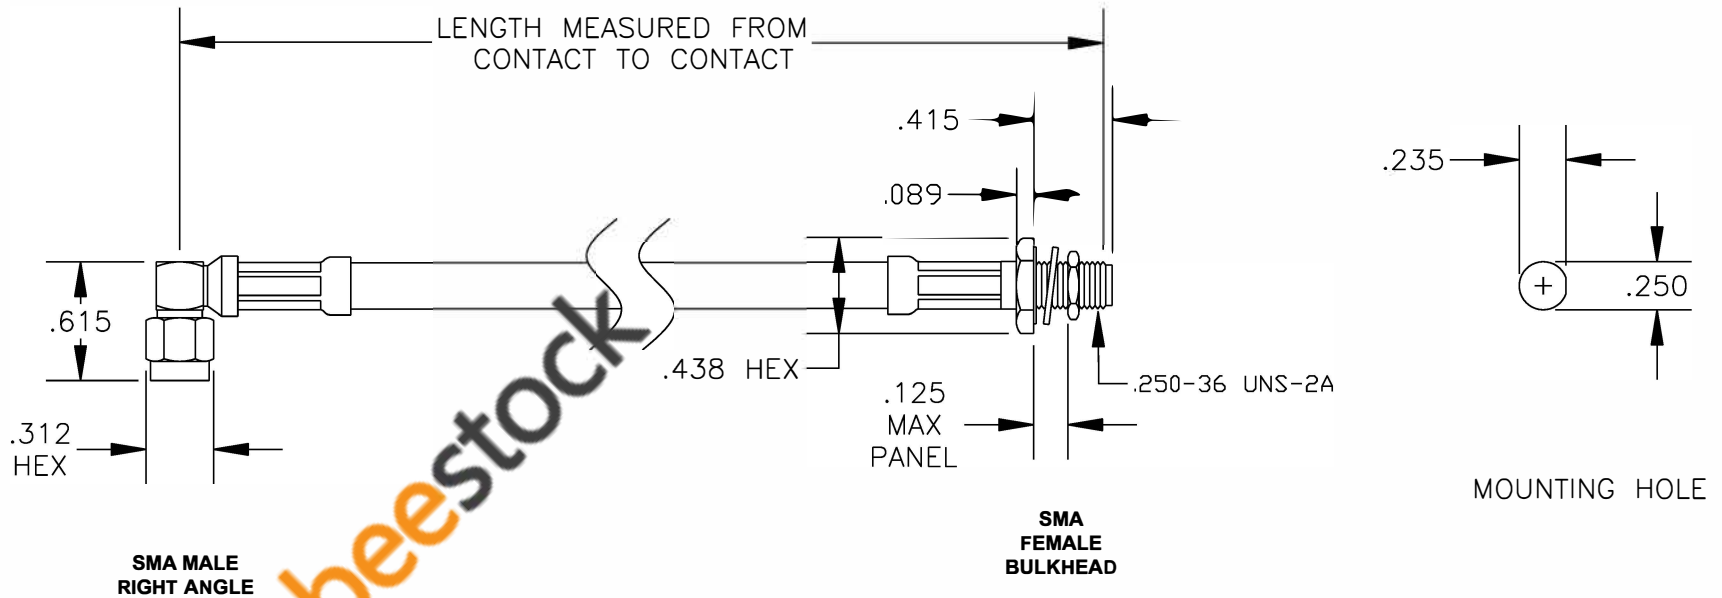

COMPONENTS	IMPEDANCE
SMA MALE RIGHT ANGLE	
SMA FEMALE BULKHEAD	
RG59B/U-BLACK	

Standard Lengths	
-12	12"
-24	24"
-36	36"
-48	48"
-60	60"
-XXX	Custom Length in inches

ebeestock

8TH FLOOR, BUILDING 1, YONGFU SCIENCE AND TECHNOLOGY CENTER INDUSTRIAL PARK, NANZHA DISTRICT 5, HUMEN, 523900, DONGGUAN, GUANGDONG, CHINA
 WEBSITE: www.ebeestock.com
 EMAIL: sales@ebeestock.com
COAXIAL & FIBER OPTICS
 ESTABLISHED 2003

DWG TITLE	ET36260	DES.	CABLE ASSEMBLY, RG59B/U-BLACK, SMA MALE RIGHT ANGLE TO SMA FEMALE BULKHEAD (LEAD FREE)
-----------	----------------	------	--

REV. A	FSCM NO. 53919	CAD FILE	012508	SCALE	N/A	SIZE	A 147
--------	-----------------------	----------	--------	-------	-----	------	-------

- NOTES:
- UNLESS OTHERWISE SPECIFIED ALL DIMENSIONS ARE NOMINAL.
 - ALL SPECIFICATIONS ARE SUBJECT TO CHANGE WITHOUT NOTICE AT ANY TIME.
 - DIMENSIONS ARE IN INCHES.
 - LENGTH TOLERANCE IS $\pm 1.5\%$ OR $\pm 3/8"$, WHICHEVER IS GREATER.