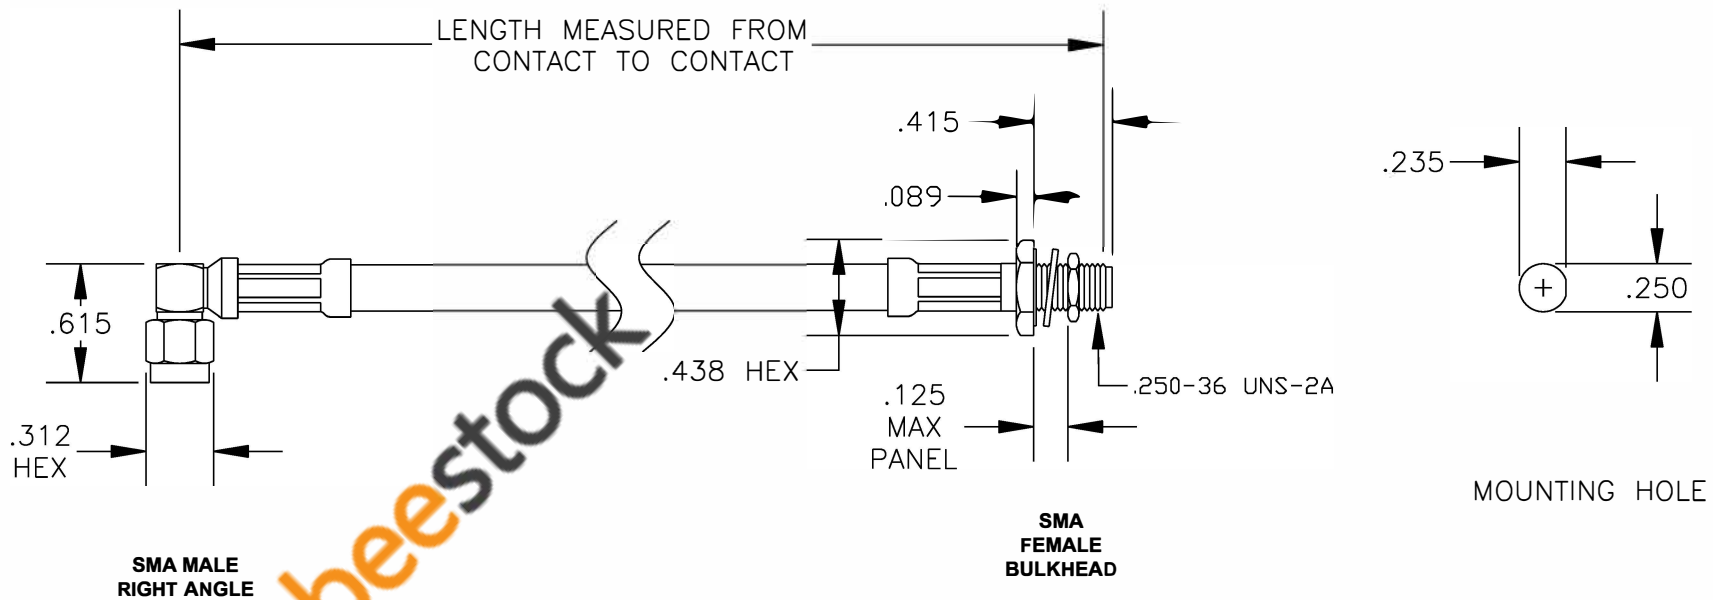

COMPONENTS	IMPEDANCE
SMA MALE RIGHT ANGLE	
SMA FEMALE BULKHEAD	
RG59B/U-BLACK	

Standard Lengths	
-12	12"
-24	24"
-36	36"
-48	48"
-60	60"
-XXX	Custom Length in inches

ebeestock

 <p>8TH FLOOR, BUILDING 1, YONGFU SCIENCE AND TECHNOLOGY CENTER INDUSTRIAL PARK, NANZHA DISTRICT 5, HUMEN, 523900, DONGGUAN, GUANGDONG, CHINA</p> <p>WEBSITE: www.ebeestock.com EMAIL: sales@ebeestock.com</p> <p>ESTABLISHED 2003</p> <p>COAXIAL & FIBER OPTICS</p>	
<p>DWG TITLE</p> <p>ET36261</p>	<p>DES. CABLE ASSEMBLY, RG59B/U-BLACK, SMA MALE RIGHT ANGLE TO SMA FEMALE BULKHEAD (LEAD FREE)</p>
<p>REV. A</p> <p>FSCM NO. 53919</p>	<p>CAD FILE 012508</p> <p>SCALE N/A</p> <p>SIZE A 147</p>

- NOTES:
1. UNLESS OTHERWISE SPECIFIED ALL DIMENSIONS ARE NOMINAL.
 2. ALL SPECIFICATIONS ARE SUBJECT TO CHANGE WITHOUT NOTICE AT ANY TIME.
 3. DIMENSIONS ARE IN INCHES.
 4. LENGTH TOLERANCE IS $\pm 1.5\%$ OR $\pm 3/8"$, WHICHEVER IS GREATER.