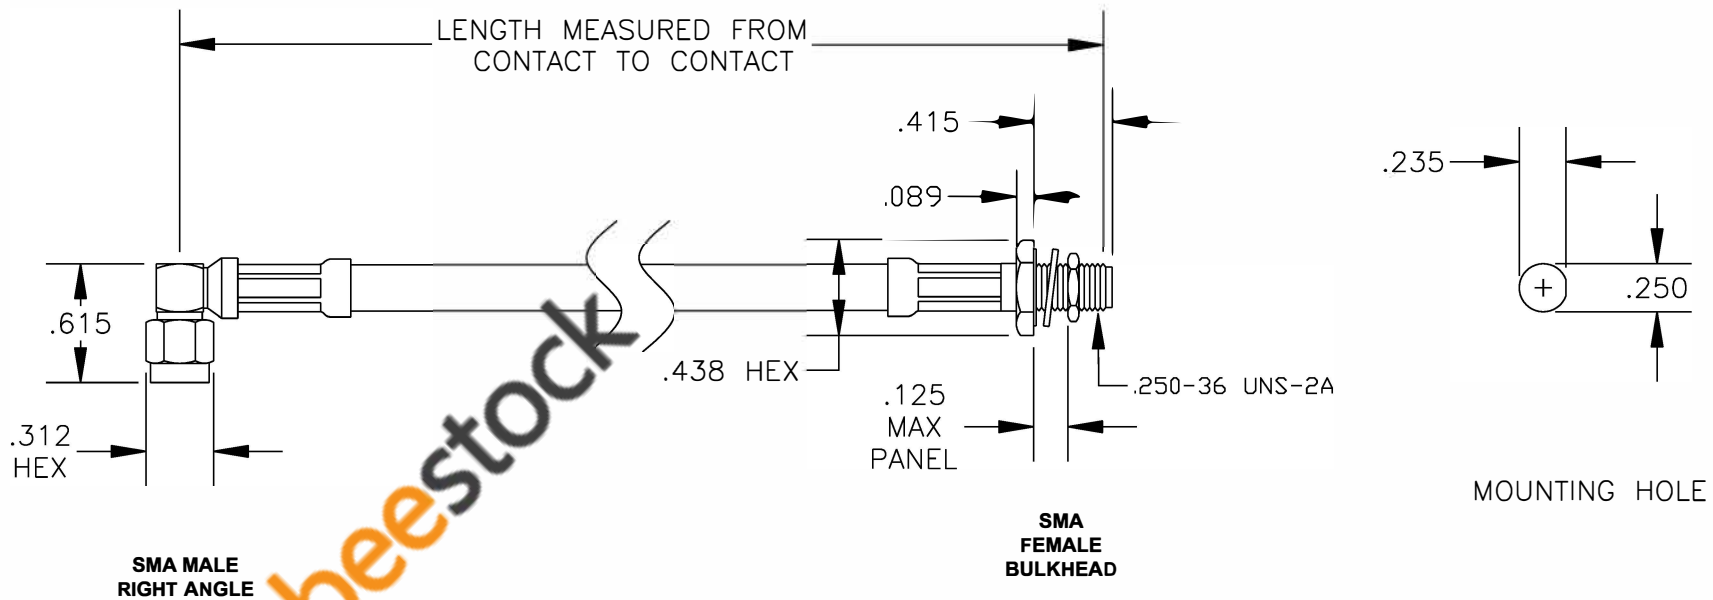

COMPONENTS	IMPEDANCE
SMA MALE RIGHT ANGLE	
SMA FEMALE BULKHEAD	
RG59B/U-BLACK	

Standard Lengths	
-12	12"
-24	24"
-36	36"
-48	48"
-60	60"
-XXX	Custom Length in inches

 <p>8TH FLOOR, BUILDING 1, YONGFU SCIENCE AND TECHNOLOGY CENTER INDUSTRIAL PARK, NANZHA DISTRICT 5, HUMEN, 523900, DONGGUAN, GUANGDONG, CHINA</p> <p>WEBSITE: <a href="http://www.ebeestock.com">www.ebeestock.com</a> EMAIL: <a href="mailto:sales@ebeestock.com">sales@ebeestock.com</a></p> <p>ESTABLISHED 2003</p> <p>COAXIAL &amp; FIBER OPTICS</p>				
DWG TITLE	DES.			
<b>ET36263</b>	CABLE ASSEMBLY, RG59B/U-BLACK, SMA MALE RIGHT ANGLE TO SMA FEMALE BULKHEAD (LEAD FREE)			
REV. A	FSCM NO. 53919	CAD FILE 012508	SCALE N/A	SIZE A 147

**NOTES:**

1. UNLESS OTHERWISE SPECIFIED ALL DIMENSIONS ARE NOMINAL.
2. ALL SPECIFICATIONS ARE SUBJECT TO CHANGE WITHOUT NOTICE AT ANY TIME.
3. DIMENSIONS ARE IN INCHES.
4. LENGTH TOLERANCE IS  $\pm 1.5\%$  OR  $\pm 3/8"$ , WHICHEVER IS GREATER.