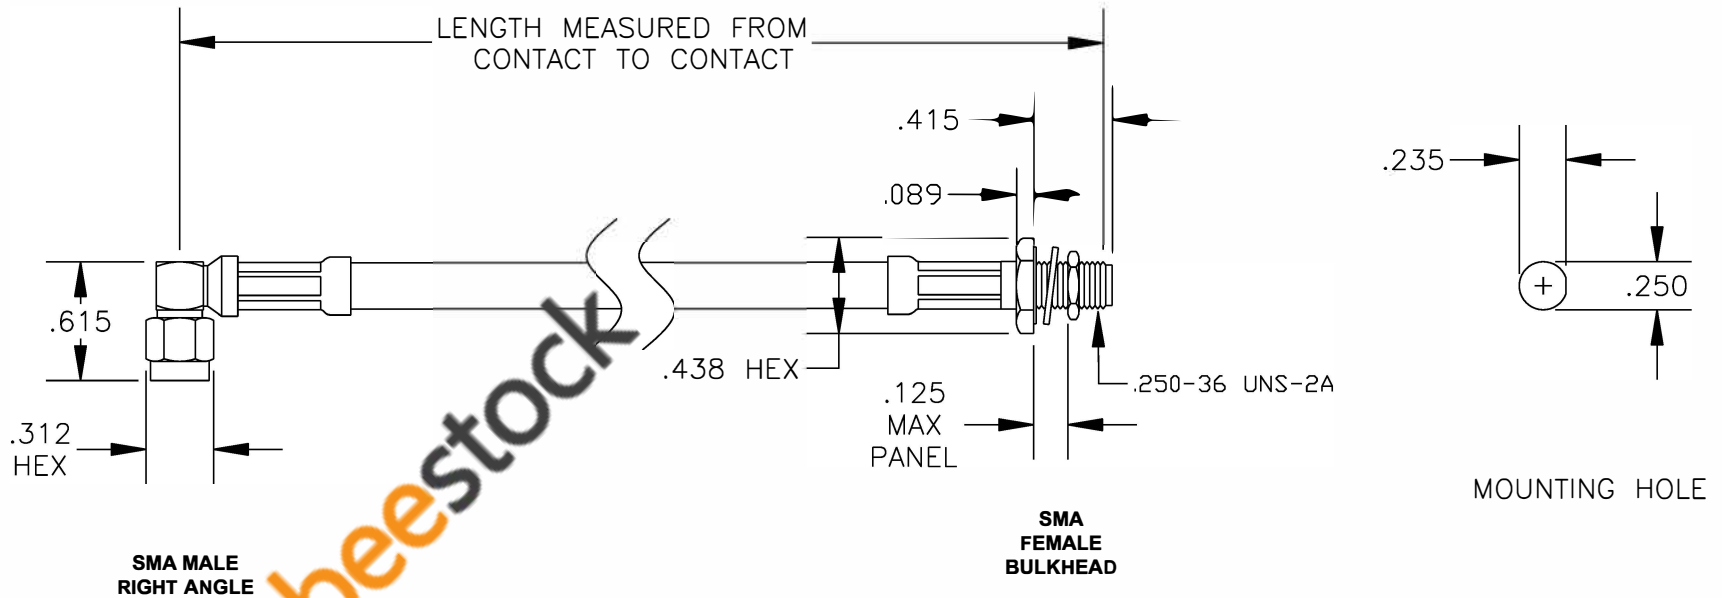

COMPONENTS	IMPEDANCE
SMA MALE RIGHT ANGLE	
SMA FEMALE BULKHEAD	
RG59B/U-BLACK	

Standard Lengths	
-12	12"
-24	24"
-36	36"
-48	48"
-60	60"
-XXX	Custom Length in inches

ebeestock

8TH FLOOR, BUILDING 1, YONGFU SCIENCE AND TECHNOLOGY CENTER INDUSTRIAL PARK, NANZHA DISTRICT 5, HUMEN, 523900, DONGGUAN, GUANGDONG, CHINA
 WEBSITE: www.ebeestock.com
 EMAIL: sales@ebeestock.com
COAXIAL & FIBER OPTICS
 ESTABLISHED 2003

DWG TITLE	ET36264			DES.	CABLE ASSEMBLY, RG59B/U-BLACK, SMA MALE RIGHT ANGLE TO SMA FEMALE BULKHEAD (LEAD FREE)		
REV. A	FSCM NO. 53919	CAD FILE	012508	SCALE	N/A	SIZE	A 147

- NOTES:
- UNLESS OTHERWISE SPECIFIED ALL DIMENSIONS ARE NOMINAL.
 - ALL SPECIFICATIONS ARE SUBJECT TO CHANGE WITHOUT NOTICE AT ANY TIME.
 - DIMENSIONS ARE IN INCHES.
 - LENGTH TOLERANCE IS $\pm 1.5\%$ OR $\pm 3/8"$, WHICHEVER IS GREATER.