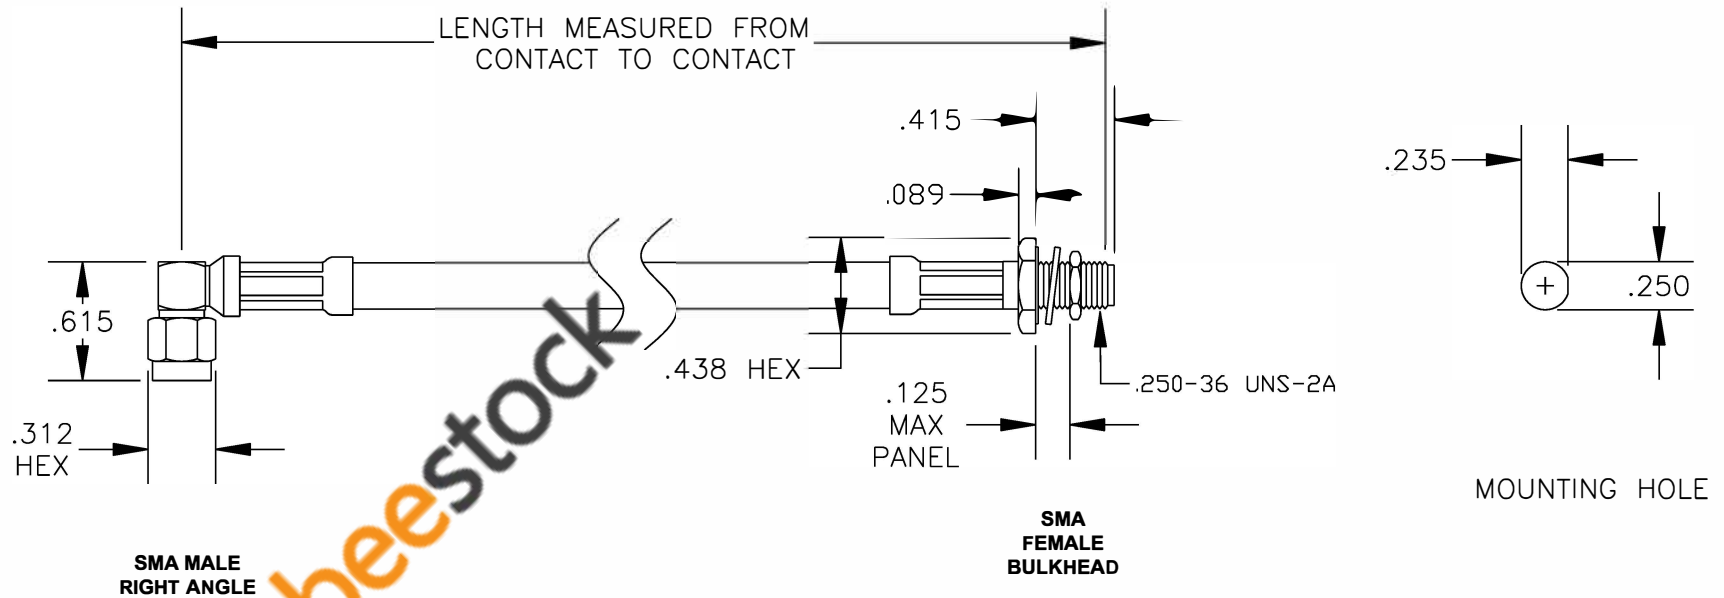

COMPONENTS	IMPEDANCE
SMA MALE RIGHT ANGLE	
SMA FEMALE BULKHEAD	
RG59B/U-BLACK	

Standard Lengths	
-12	12"
-24	24"
-36	36"
-48	48"
-60	60"
-XXX	Custom Length in inches

ebeestock

**8TH FLOOR, BUILDING 1, YONGFU SCIENCE AND TECHNOLOGY CENTER INDUSTRIAL PARK, NANZHA DISTRICT 5, HUMEN, 523900, DONGGUAN, GUANGDONG, CHINA**  
 WEBSITE: [www.ebeestock.com](http://www.ebeestock.com)  
 EMAIL: [sales@ebeestock.com](mailto:sales@ebeestock.com)  
**COAXIAL & FIBER OPTICS**  
 ESTABLISHED 2003

DWG TITLE	ET36265			DES.	CABLE ASSEMBLY, RG59B/U-BLACK, SMA MALE RIGHT ANGLE TO SMA FEMALE BULKHEAD (LEAD FREE)		
REV. A	FSCM NO. 53919	CAD FILE	012508	SCALE	N/A	SIZE	A 147

- NOTES:
- UNLESS OTHERWISE SPECIFIED ALL DIMENSIONS ARE NOMINAL.
  - ALL SPECIFICATIONS ARE SUBJECT TO CHANGE WITHOUT NOTICE AT ANY TIME.
  - DIMENSIONS ARE IN INCHES.
  - LENGTH TOLERANCE IS  $\pm 1.5\%$  OR  $\pm 3/8"$ , WHICHEVER IS GREATER.